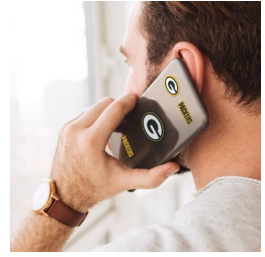

Green Bay Packers Mini Decal 12-pk NFL
12 Piece - 5" x 6.25" (total) SKU: 61121

$2.5