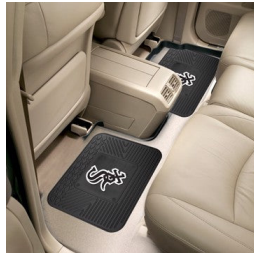

Chicago White Sox Utility Mat Set MLB Back Seat Car Floor Mats - 2 Piece Set - 14" x 17" SKU: 12328 $16.5