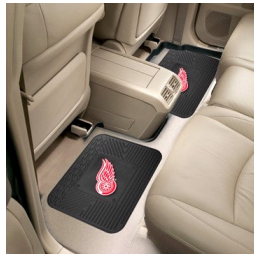

NHL - Detroit Red Wings License Plate Frame - Black Detroit Red Wings - NHL - Black Metal License Plate Frame SKU: 31381 \$8.5

Detroit Red Wings Utility Mat Set NHL Back Seat Car Floor Mats - 2 Piece Set - 14" x 17" SKU: 12395 \$16.5