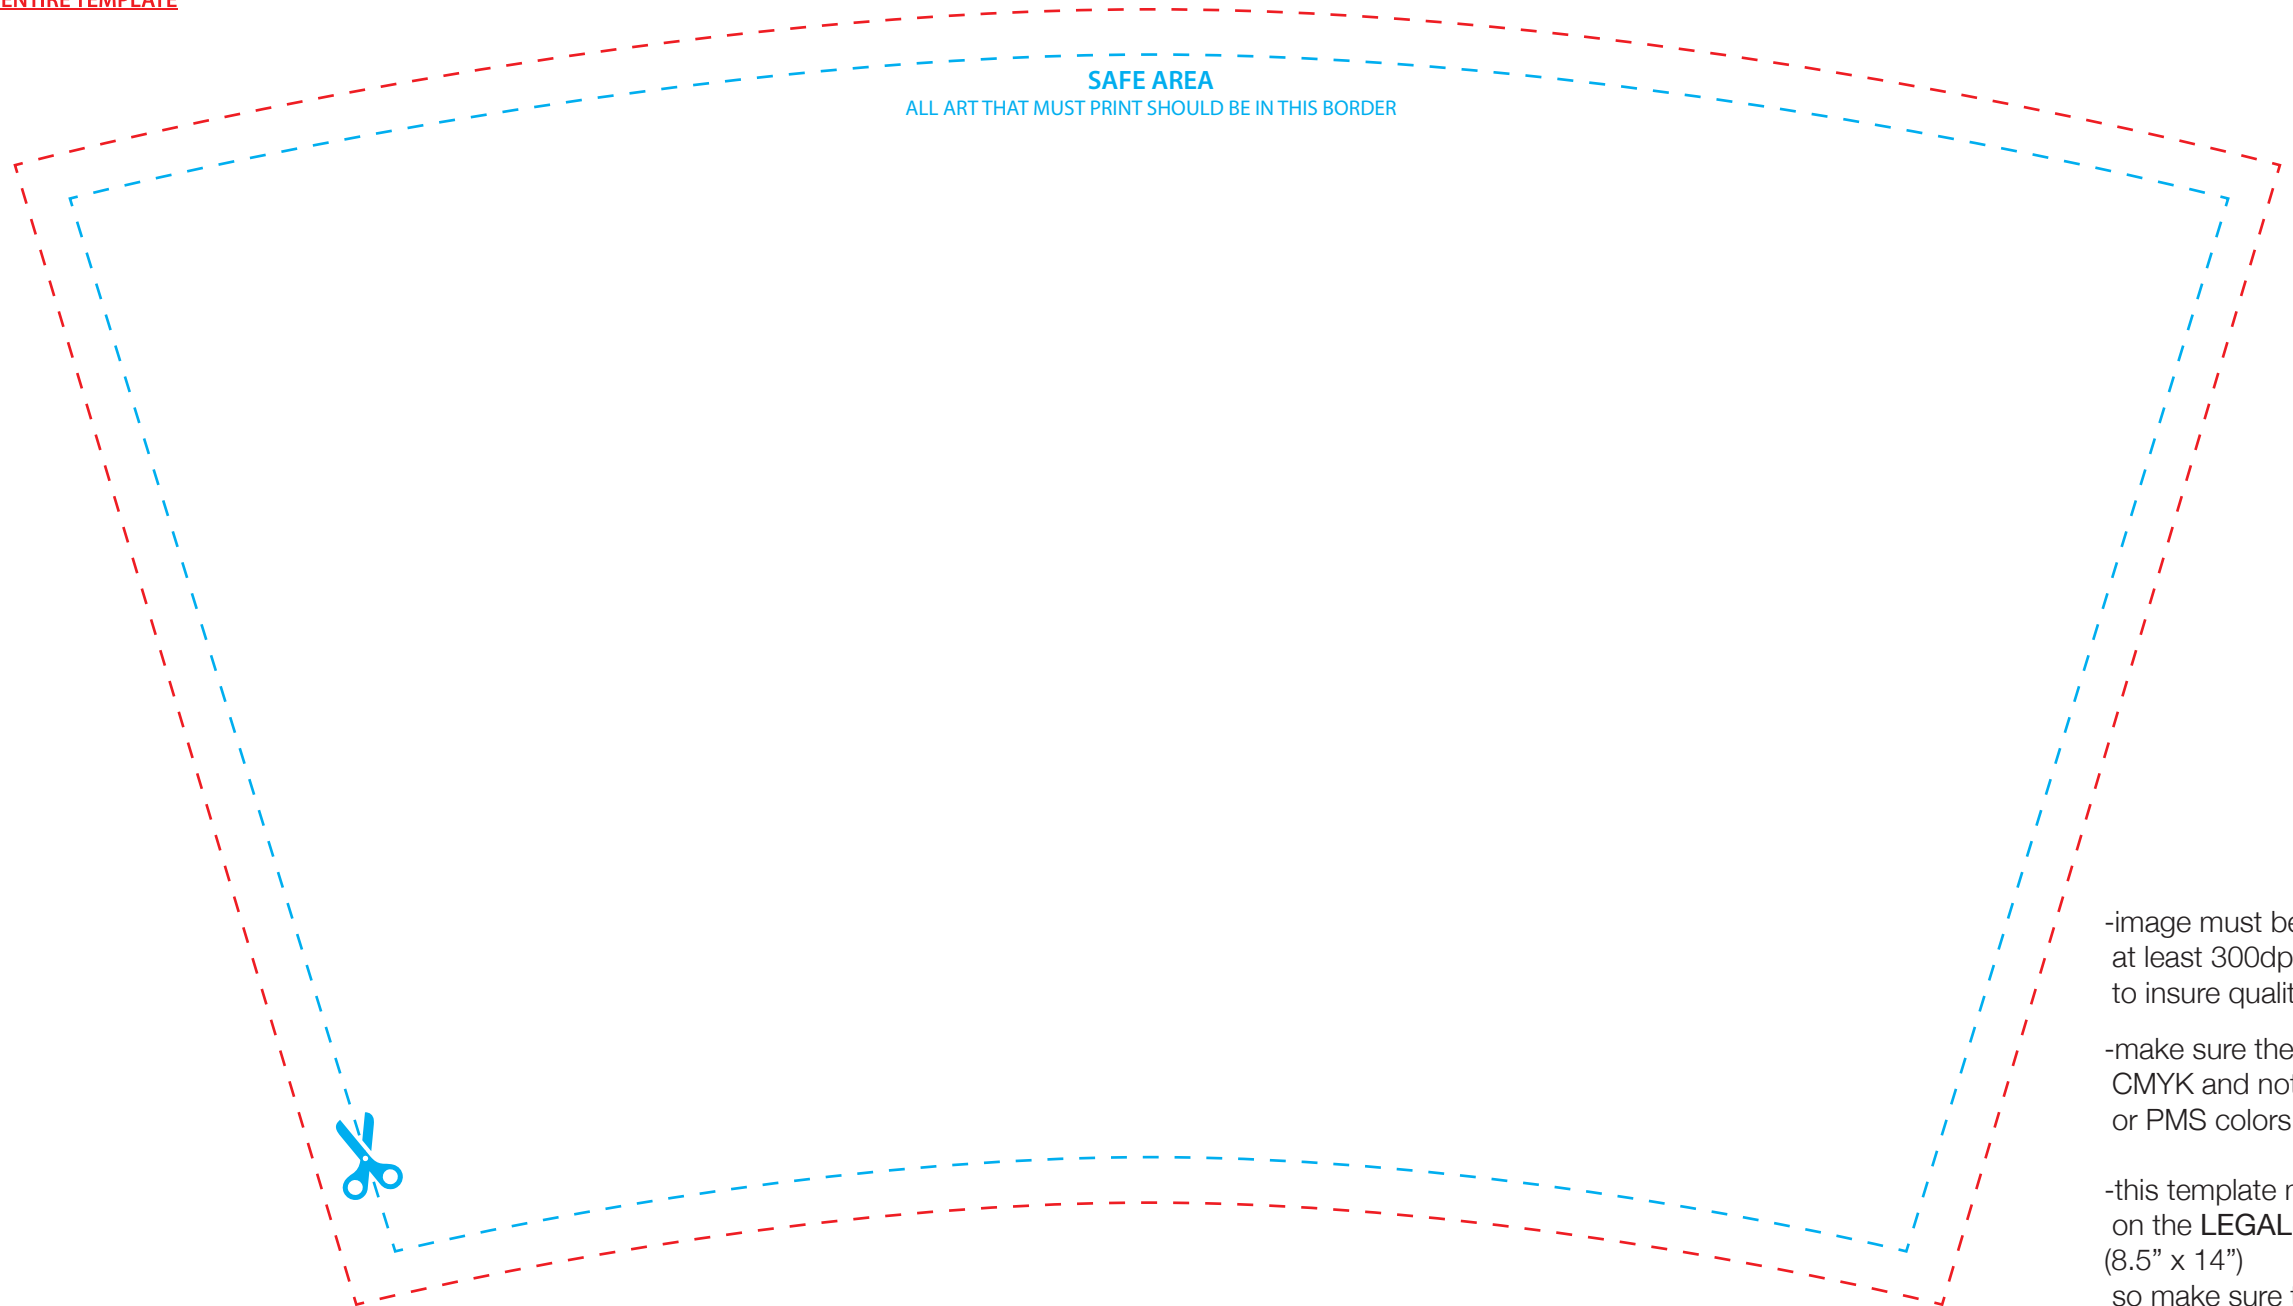

UNWARPED IMPRINT TEMPLATE

DO NOT WARP ARTWORK

FILL ENTIRE TEMPLATE

BLEED AREA
ART IN THIS BORDER WILL BE CUT OFF

SAFE AREA
ALL ART THAT MUST PRINT SHOULD BE IN THIS BORDER

-image must be set up at least 300dpi in order to insure quality printing

-make sure the file is CMYK and not RGB or PMS colors

-this template made based on the **LEGAL PAPER** size (8.5" x 14") so make sure to have the right kind of paper in your printer