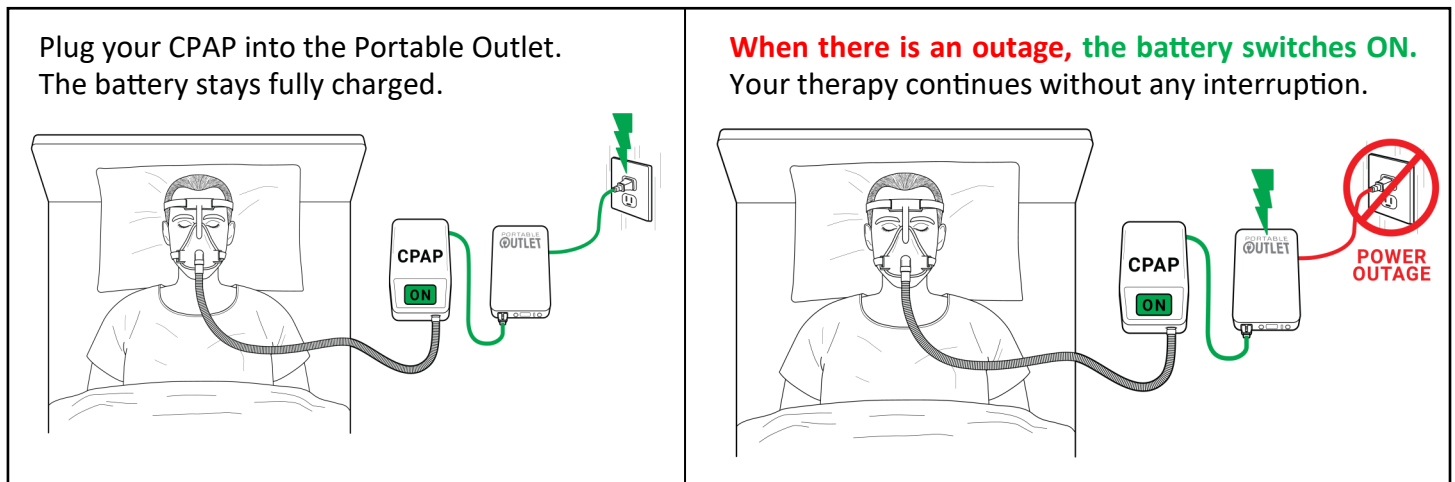

PORTABLE OUTLET

Model: PO-160UPSv2
Uninterruptible Power Supply
and CPAP Battery

NEW VERSION 2: 159W UPS and CPAP Battery

- Powers all ResMed & Respirationics CPAPs and BiPAPs
- Provides 8 to 10 hours of therapy on average, with heated tube and heated humidifier turned off
- Power supply built-in, recharges with standard cord
- Does not require additional connectors or adapters
- Pure Sine Wave Technology adds battery life
- **Redesigned circuit board and raised chassis runs cooler than other pass-through batteries**
- Auto-Switches internationally (100V to 240V)
- Meets TSA & FAA guidelines for air travel
- AC Power Output: 100W-110V/60Hz
- Fast Charging USB - Output 5V/3.0 A

When power goes out, your CPAP stays ON!

Can also power Nebulizers, Portable Oxygen Concentrators and Ventilators

Optional Solar Panel recharges in a few hours.

Includes travel bag and power cord.

Visit www.PortableOutlet.com or call 470-297-5778 to learn more.