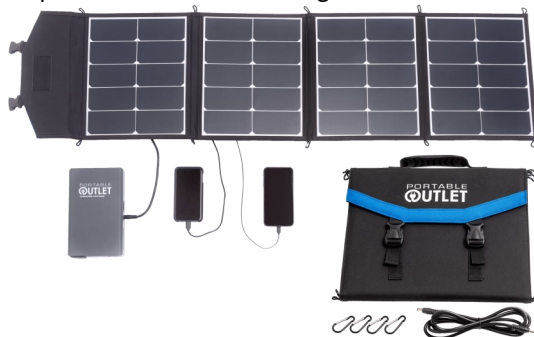

PORTABLE OUTLET

Model: PO-160UPSv2
Uninterruptible Power Supply
and CPAP Battery

NEW VERSION 2: 159W UPS and CPAP Battery

- Powers all ResMed & Respirationics CPAPs and BiPAPs
- Provides 8 to 10 hours of therapy on average, with heated tube and heated humidifier turned off
- Power supply built-in, recharges with standard cord
- Does not require additional connectors or adapters
- Pure Sine Wave Technology adds battery life
- **Redesigned circuit board and raised chassis runs cooler than other pass-through batteries**
- Auto-Switches internationally (100V to 240V)
- Meets TSA & FAA guidelines for air travel
- AC Power Output: 100W-110V/60Hz
- Fast Charging USB - Output 5V/3.0 A

When power goes out, your CPAP stays ON!

Can also power Nebulizers, Portable Oxygen Concentrators and Ventilators

Optional Solar Panel recharges in a few hours.

Includes travel bag and power cord.

Visit www.PortableOutlet.com or call 470-297-5778 to learn more.