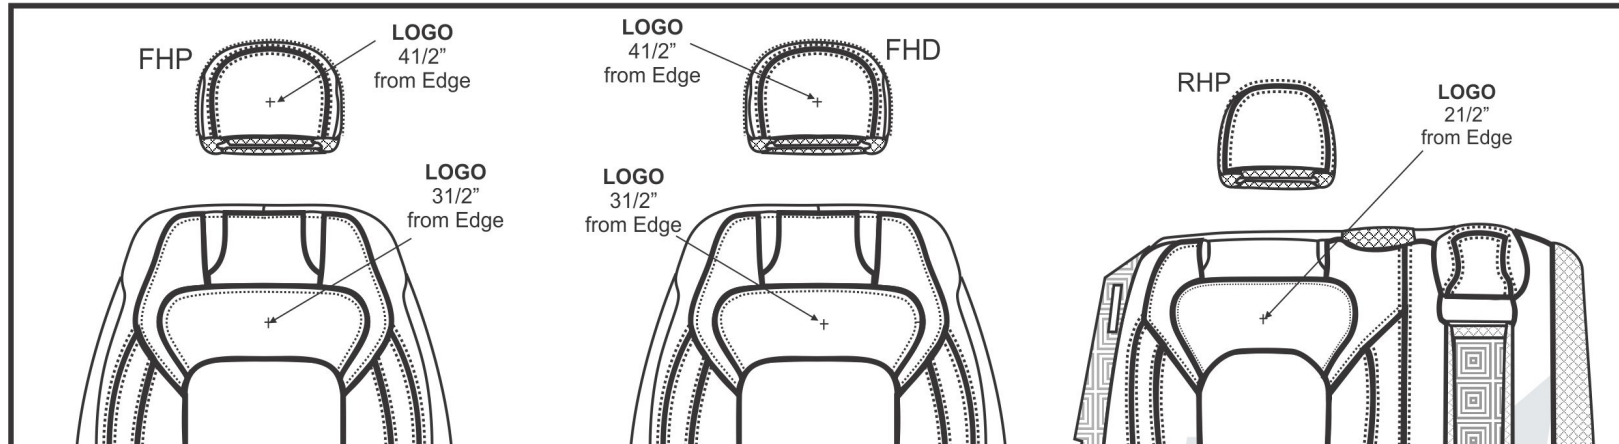

katzkin® NEW PATTERN D

PATTERN # S2DO04BK **AVAILABLE**

Ram Crew Cab Big Horn 1500 '19 w/ Front Buckets; w/ Side Impact Air

Factory Color	Katzkin	DK
Black	Black	0539 Licorice
Diesel Gray	Lapis	1250S Lava Grey
Light Frost Beige	Ivory	3071S Safari
Light Mountain Brown	Teak	N/A

Factory Design

Black kits: Black w/ Perf Combo and contrast all stitching in Silver

PATTERN SCHEMATIC

S2DO04BK
2019 Ram Crew Cab Big Horn 1500
with Front Buckets with Side Impact Airbags

MIXING BUSINESS WITH LEATHER SINCE 1983

DATA SHEET

bags

DK KIT CROSS REF

Ramon Avelar
Date Created: 04/30/2018
Revision: 2 - 05/24/2018

RBD 40%

Child Button

RCD 40%

FDPD