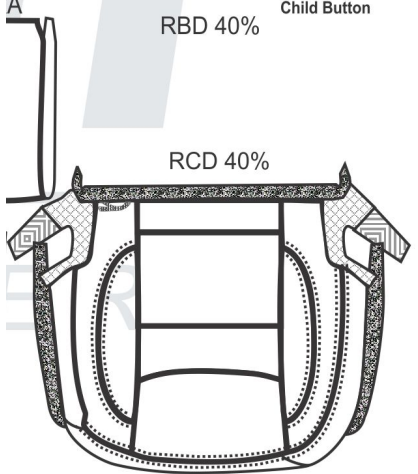

DATA SHEET

bags

DK KIT CROSS REF

Ramon Avelar
Date Created: 04/30/2018
Revision: 2 - 05/24/2018

RBD 40%

Child Button

RCD 40%

FDPD