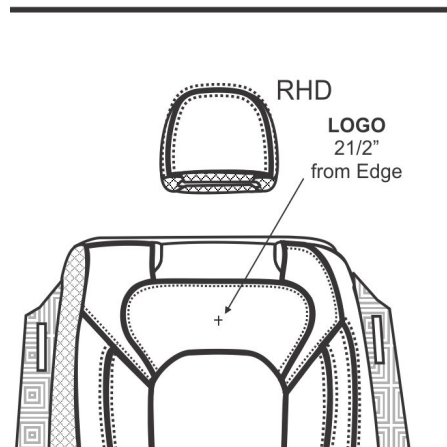

Factory Design

Black kits: Black w/ Perf Combo and contrast all stitching in Silver

PATTERN SCHEMATIC

S2DO04BK
2019 Ram Crew Cab Big Horn 1500
with Front Buckets with Side Impact Airbags

MIXING BUSINESS WITH LEATHER SINCE 1983

DATA SHEET

bags

DK KIT CROSS REF

Ramon Avelar
Date Created: 04/30/2018
Revision: 2 - 05/24/2018

RBD 40%

Child Button

RCD 40%

FDPD