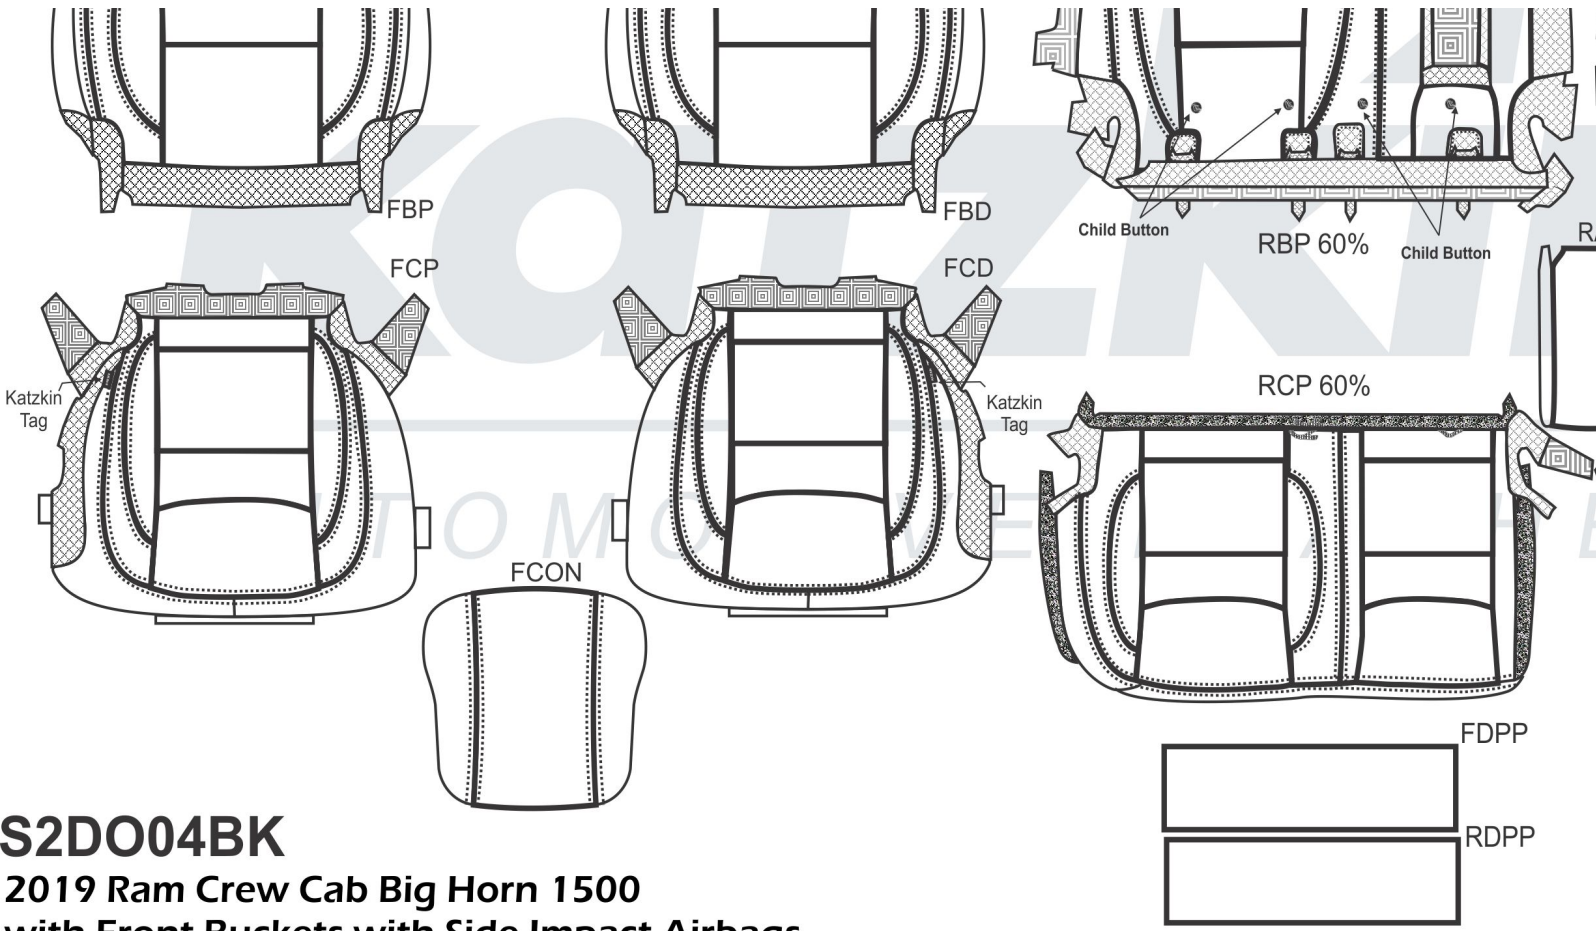

katzkin® NEW PATTERN D

PATTERN # S2DO04BK **AVAILABLE**

Ram Crew Cab Big Horn 1500 '19 w/ Front Buckets; w/ Side Impact Air

Factory Color	Katzkin	DK
Black	Black	0539 Licorice
Diesel Gray	Lapis	1250S Lava Grey
Light Frost Beige	Ivory	3071S Safari
Light Mountain Brown	Teak	N/A

Factory Design

Black kits: Black w/ Perf Combo and contrast all stitching in Silver

PATTERN SCHEMATIC

S2DO04BK
2019 Ram Crew Cab Big Horn 1500
with Front Buckets with Side Impact Airbags

MIXING BUSINESS WITH LEATHER SINCE 1983

DATA SHEET

bags

DK KIT CROSS REF

Ramon Avelar
Date Created: 04/30/2018
Revision: 2 - 05/24/2018

RBD 40%

Child Button

RCD 40%

FDPD