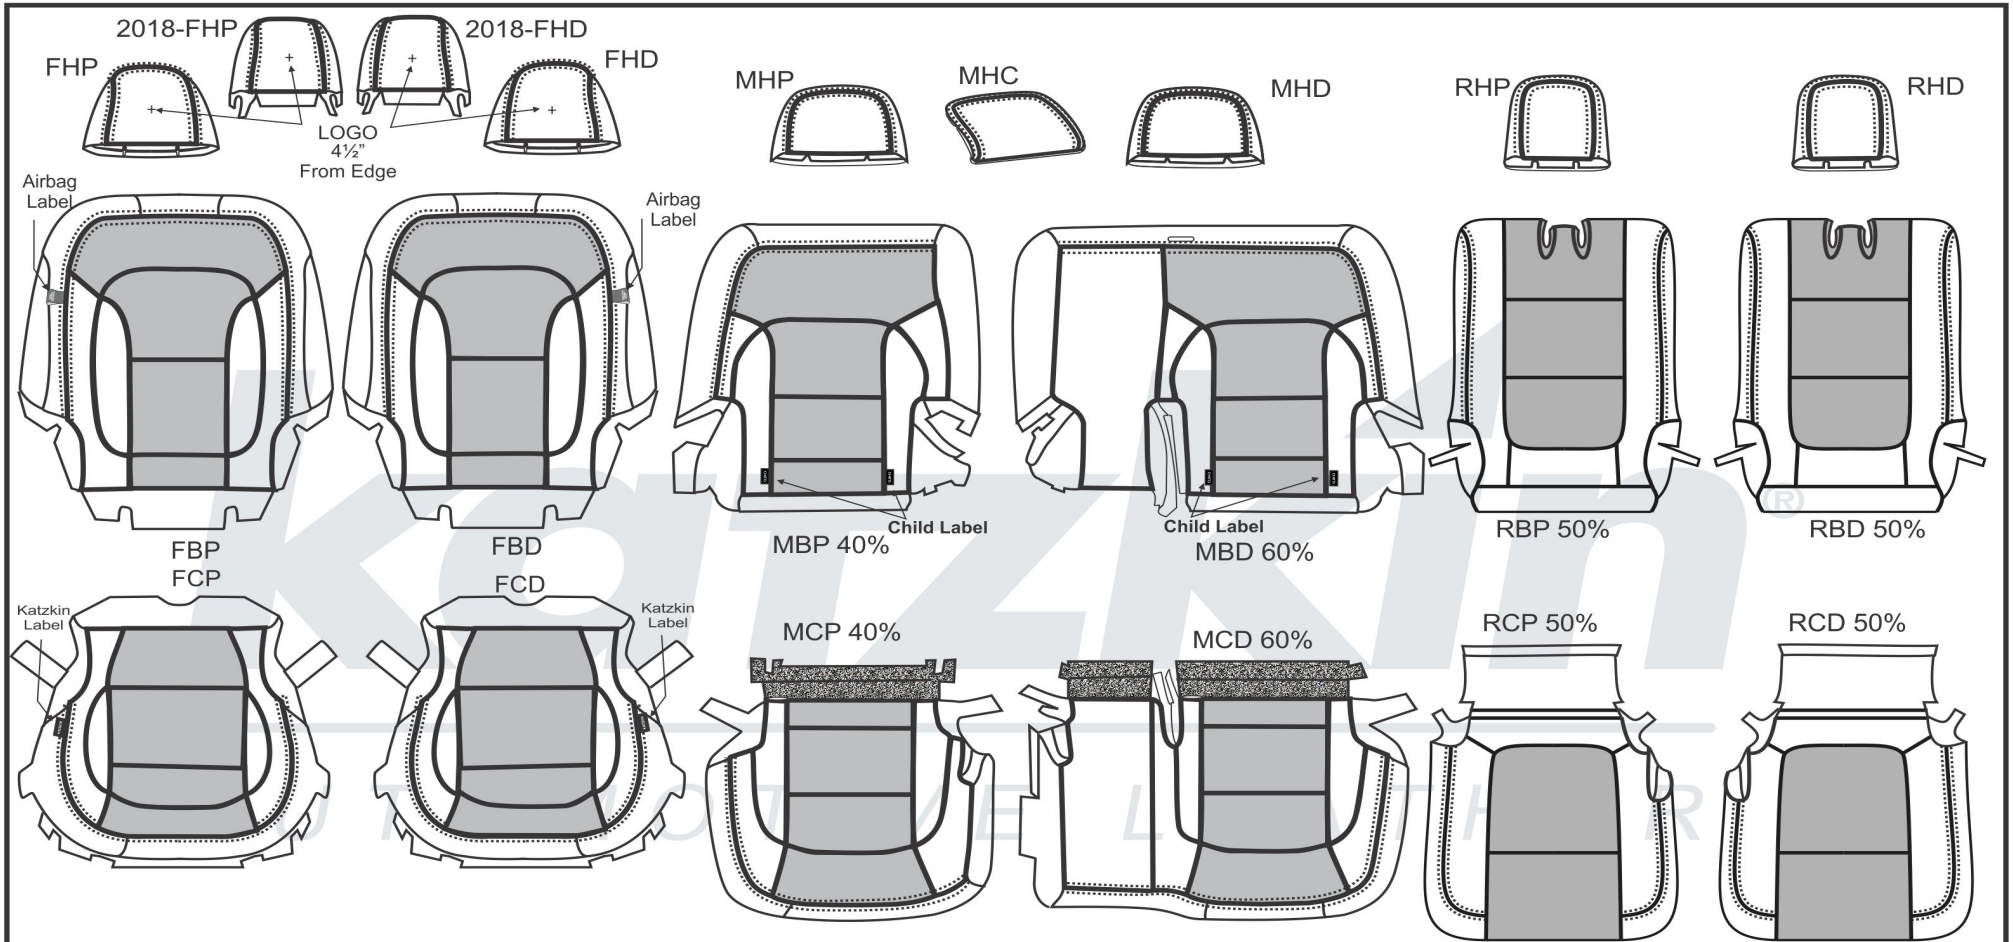

# PATTERN SCHEMATIC

1/2 Yard Vinyl- Door Panels

**P2FO72**

**2016 Ford Explorer Base/XLT  
with Side Impact Airbags**

**COMBO**

# PATTERN SCHEMATIC

1/2 Yard Vinyl- Door Panels

**P2FO72**

**2016 Ford Explorer Base/XLT  
with Side Impact Airbags**

**BODY**