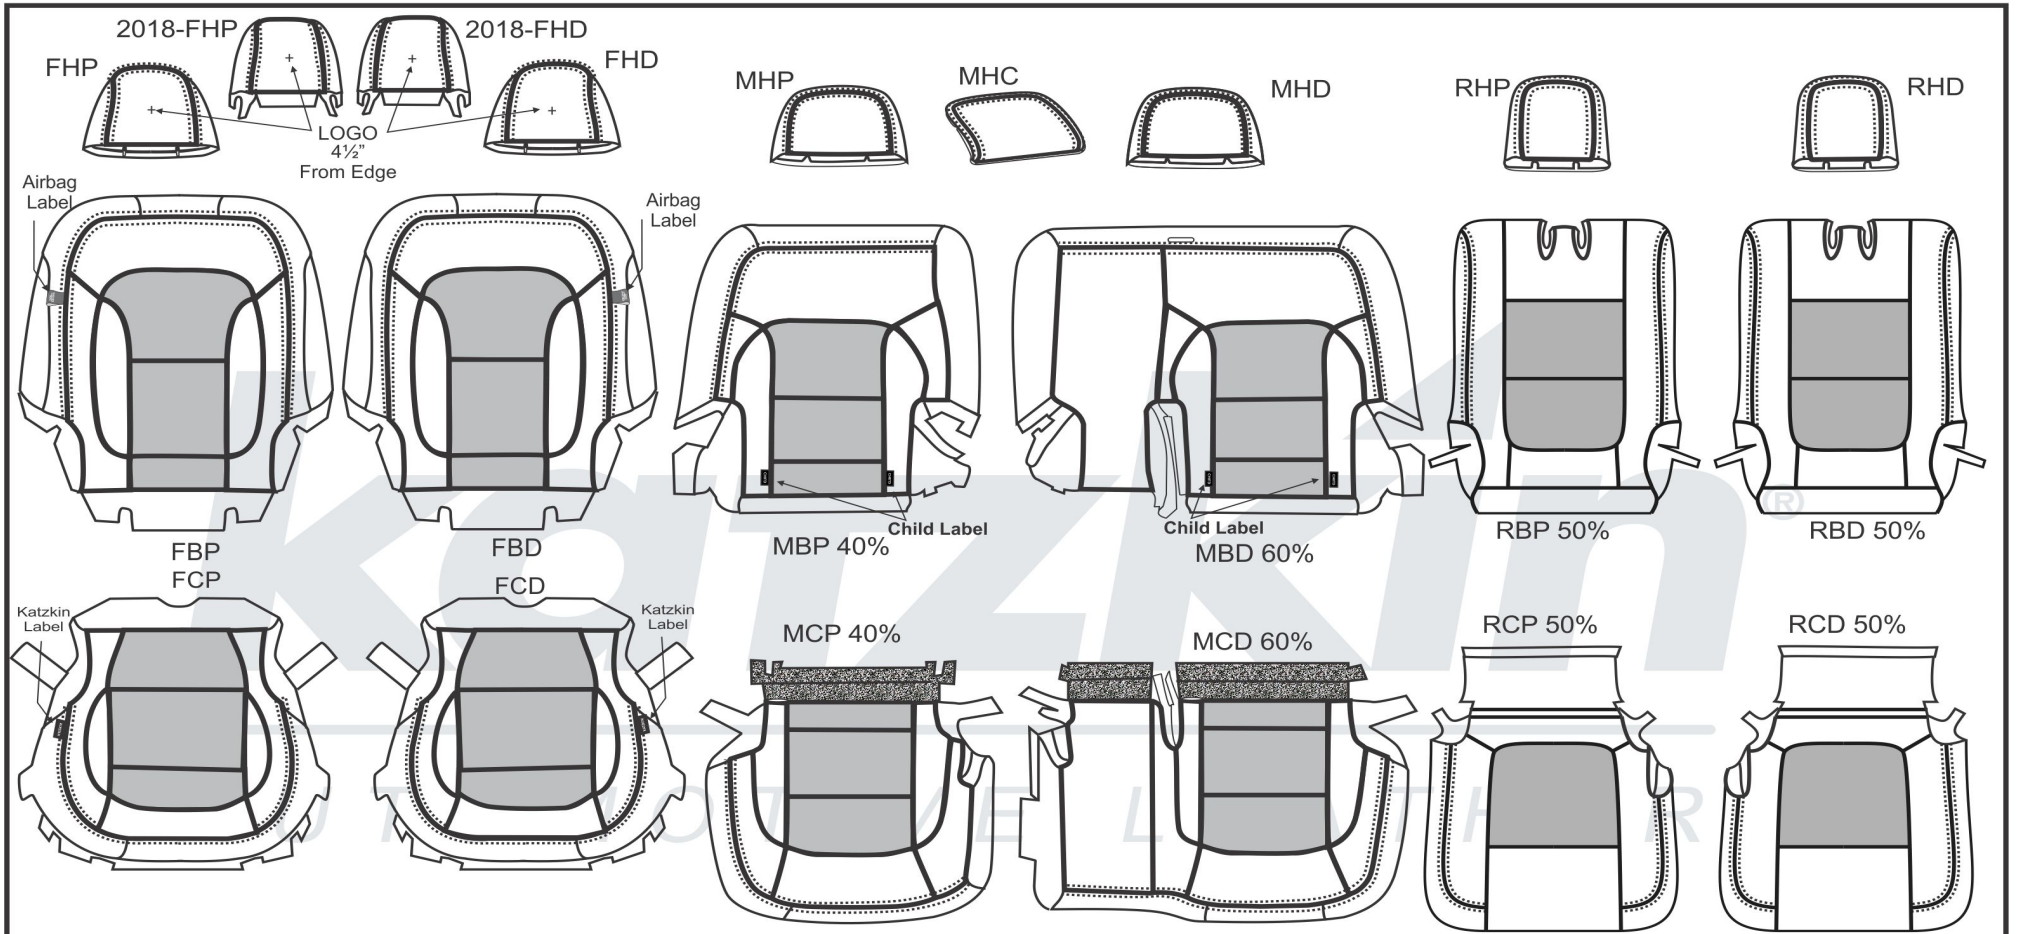

# PATTERN SCHEMATIC

1/2 Yard Vinyl- Door Panels

**P2FO72**

**2016 Ford Explorer Base/XLT  
with Side Impact Airbags**

**CENTERS**

# PATTERN SCHEMATIC

1/2 Yard Vinyl- Door Panels

**P2FO72**

**2016 Ford Explorer Base/XLT  
with Side Impact Airbags**

**INSERTS**