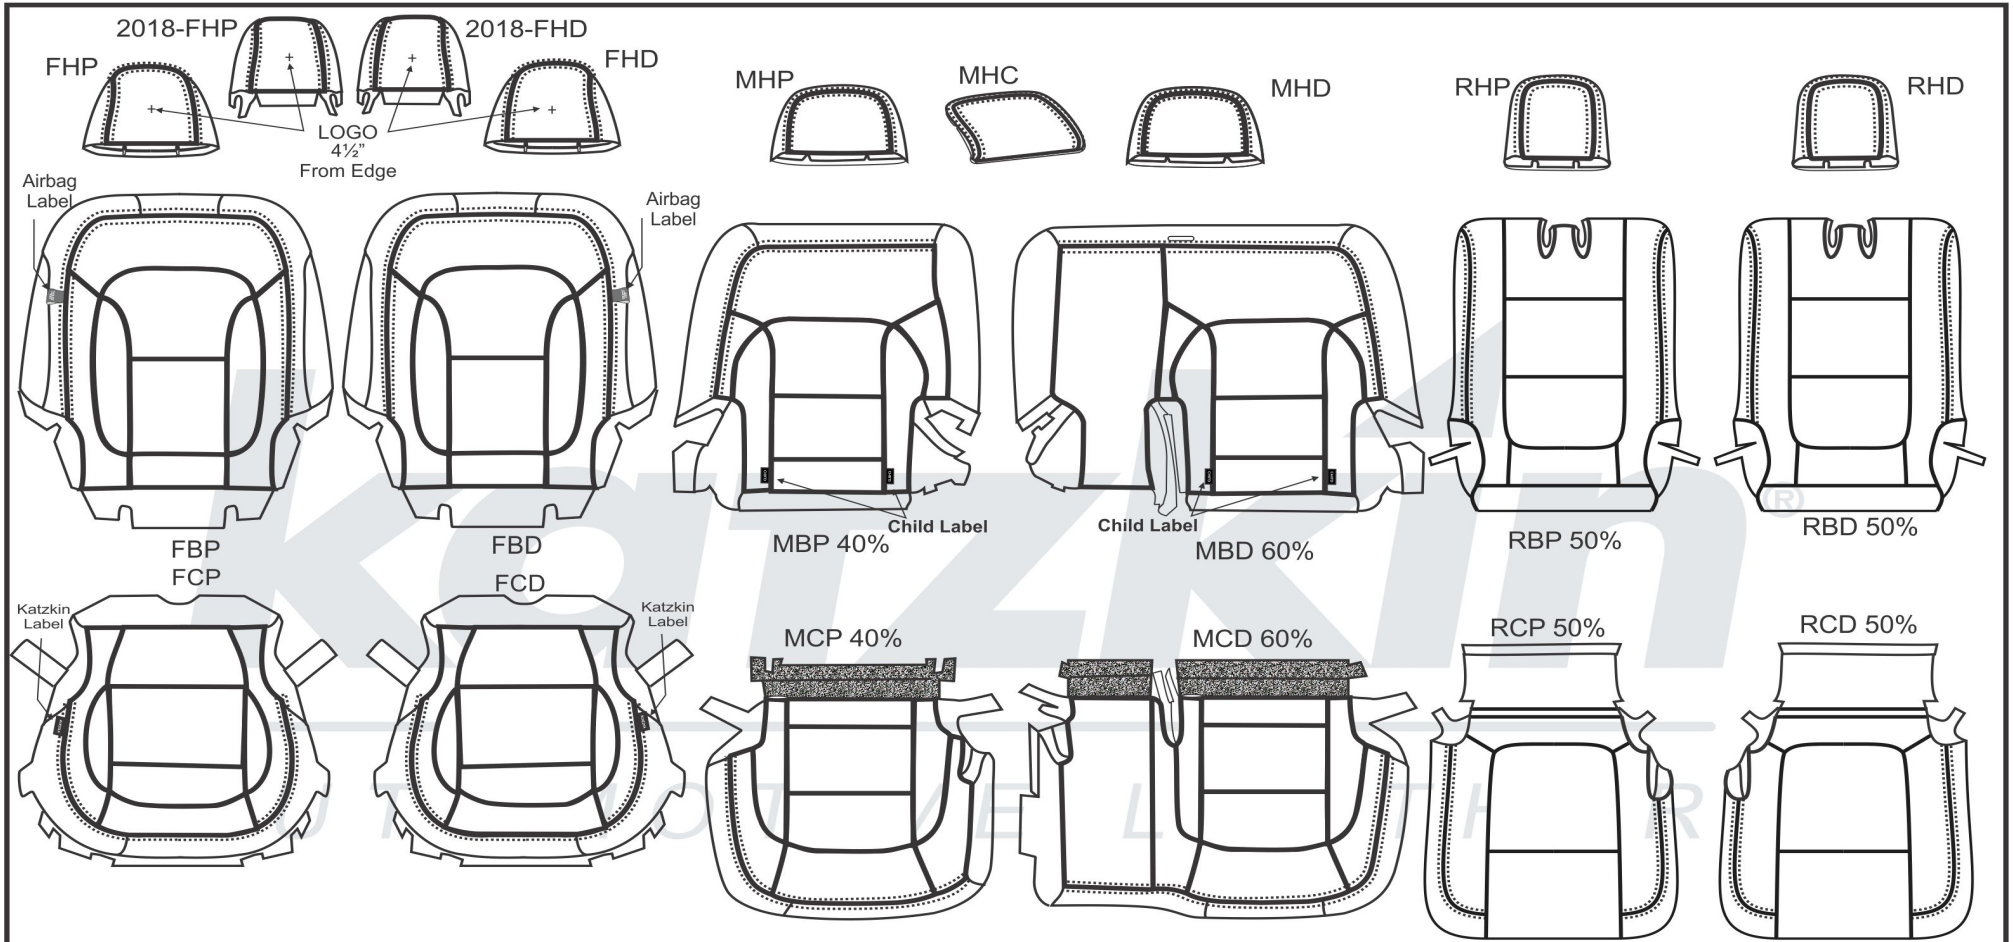

PATTERN SCHEMATIC

1/2 Yard Vinyl- Door Panels