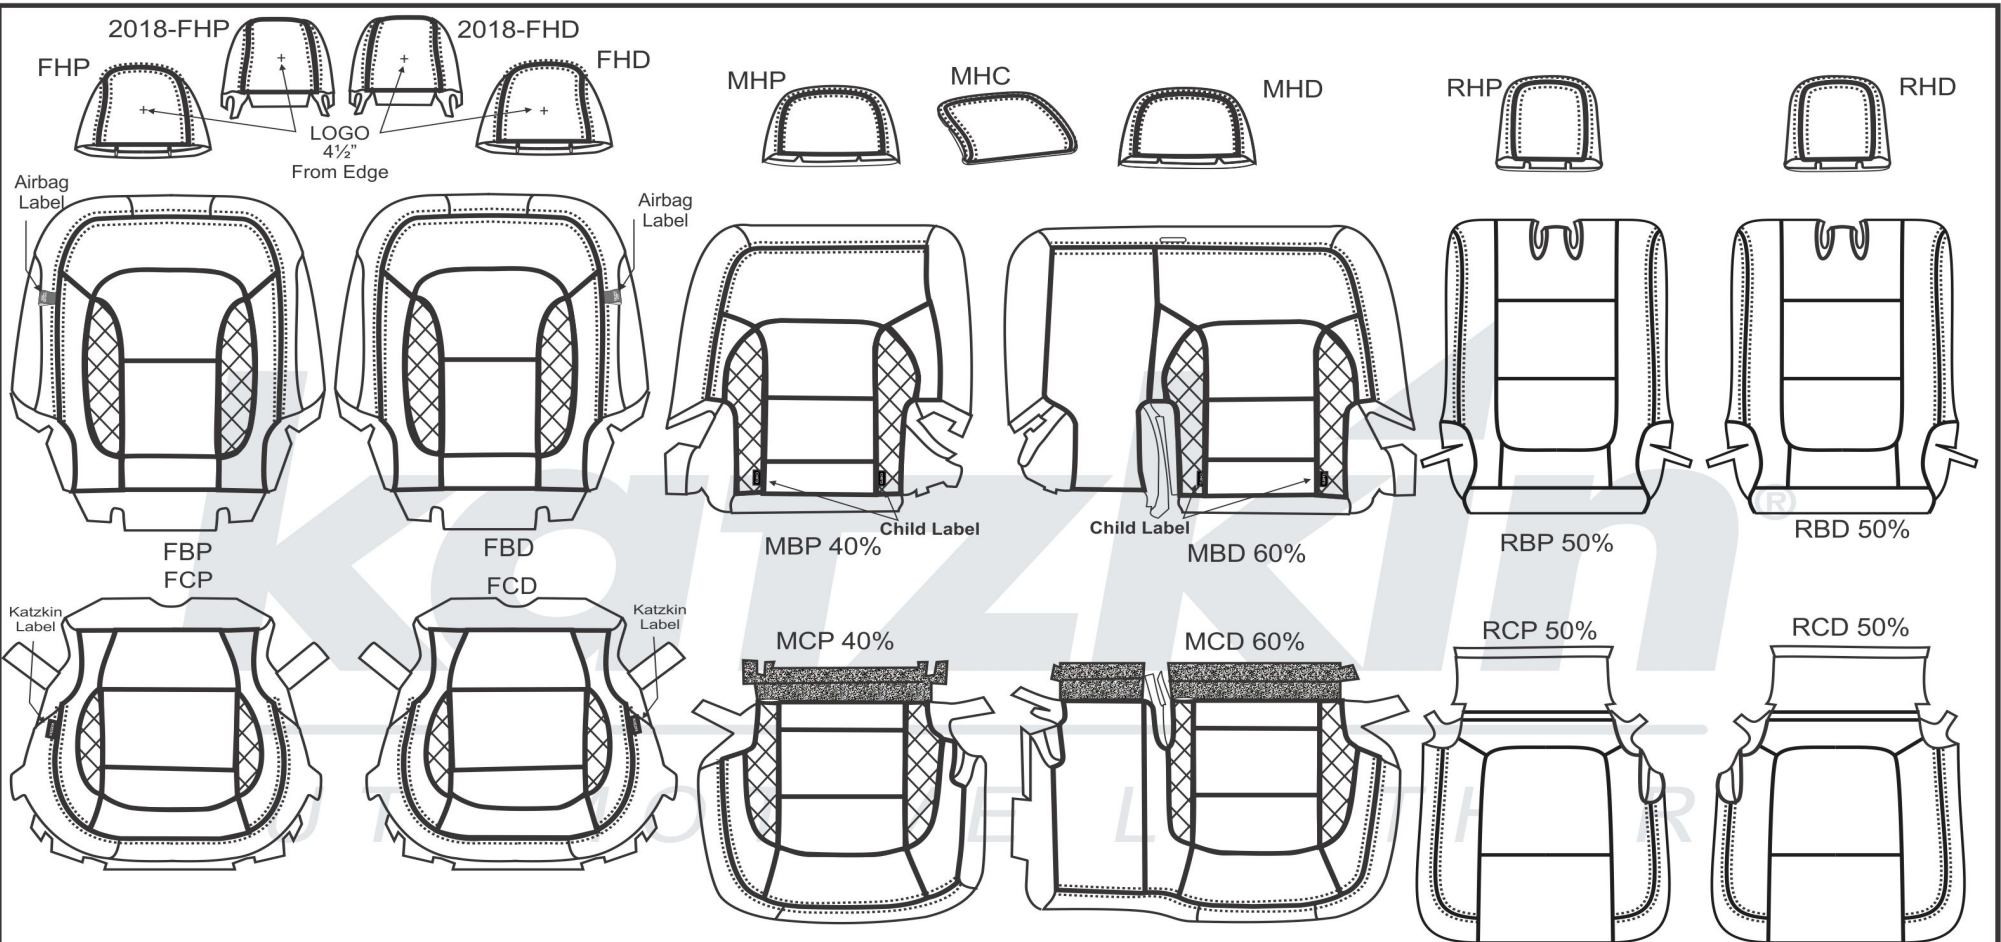

# PATTERN SCHEMATIC

1/2 Yard Vinyl- Door Panels

**P2FO72**  
2016 Ford Explorer Base/XLT  
with Side Impact Airbags

**WINGS**

# PATTERN SCHEMATIC

**P2FO72**

**2016 Ford Explorer Base/XLT  
with Side Impact Airbags**

**TEK INSERT**

# PATTERN SCHEMATIC

1/2 Yard Vinyl- Door Panels

**P2FO72**

**2016 Ford Explorer Base/XLT  
with Side Impact Airbags**

**TEK WINGS**