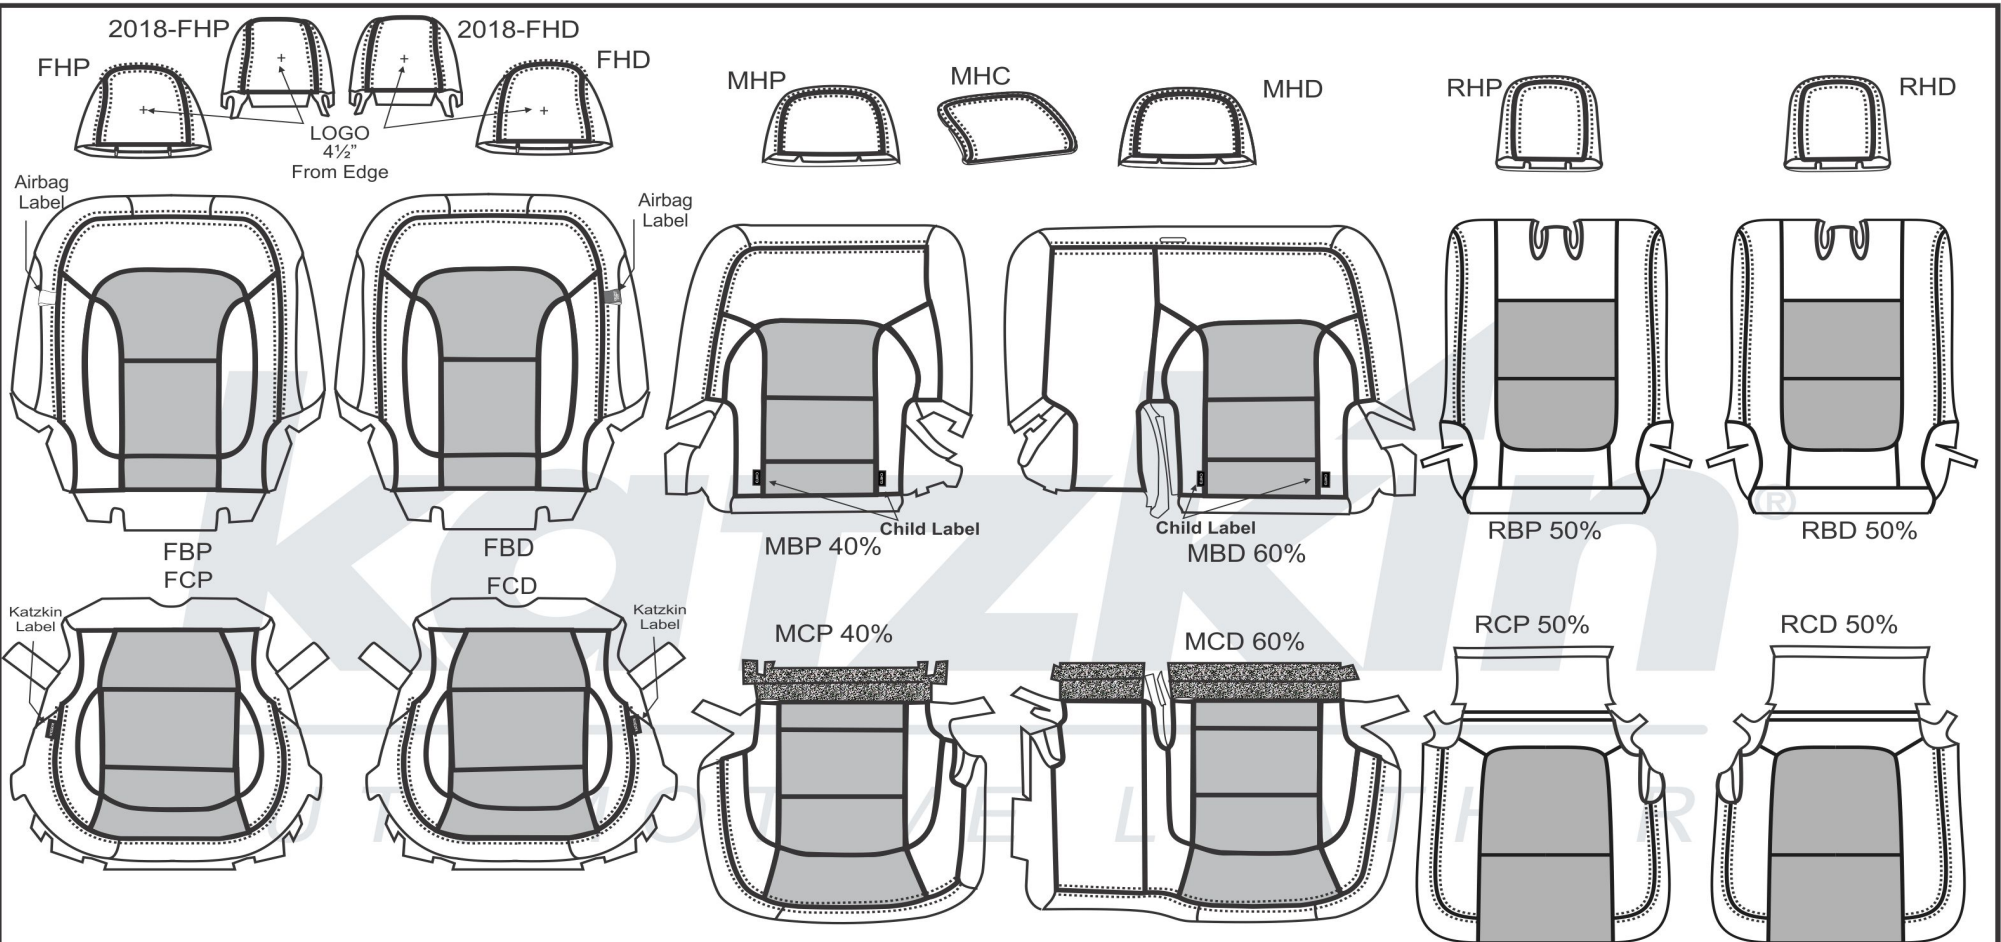

# PATTERN SCHEMATIC

1/2 Yard Vinyl- Door Panels

**P2FO72**

**2016 Ford Explorer Base/XLT  
with Side Impact Airbags**

**INSERTS**

# PATTERN SCHEMATIC

1/2 Yard Vinyl- Door Panels

**P2FO72**

**2016 Ford Explorer Base/XLT  
with Side Impact Airbags**

**COMBO**