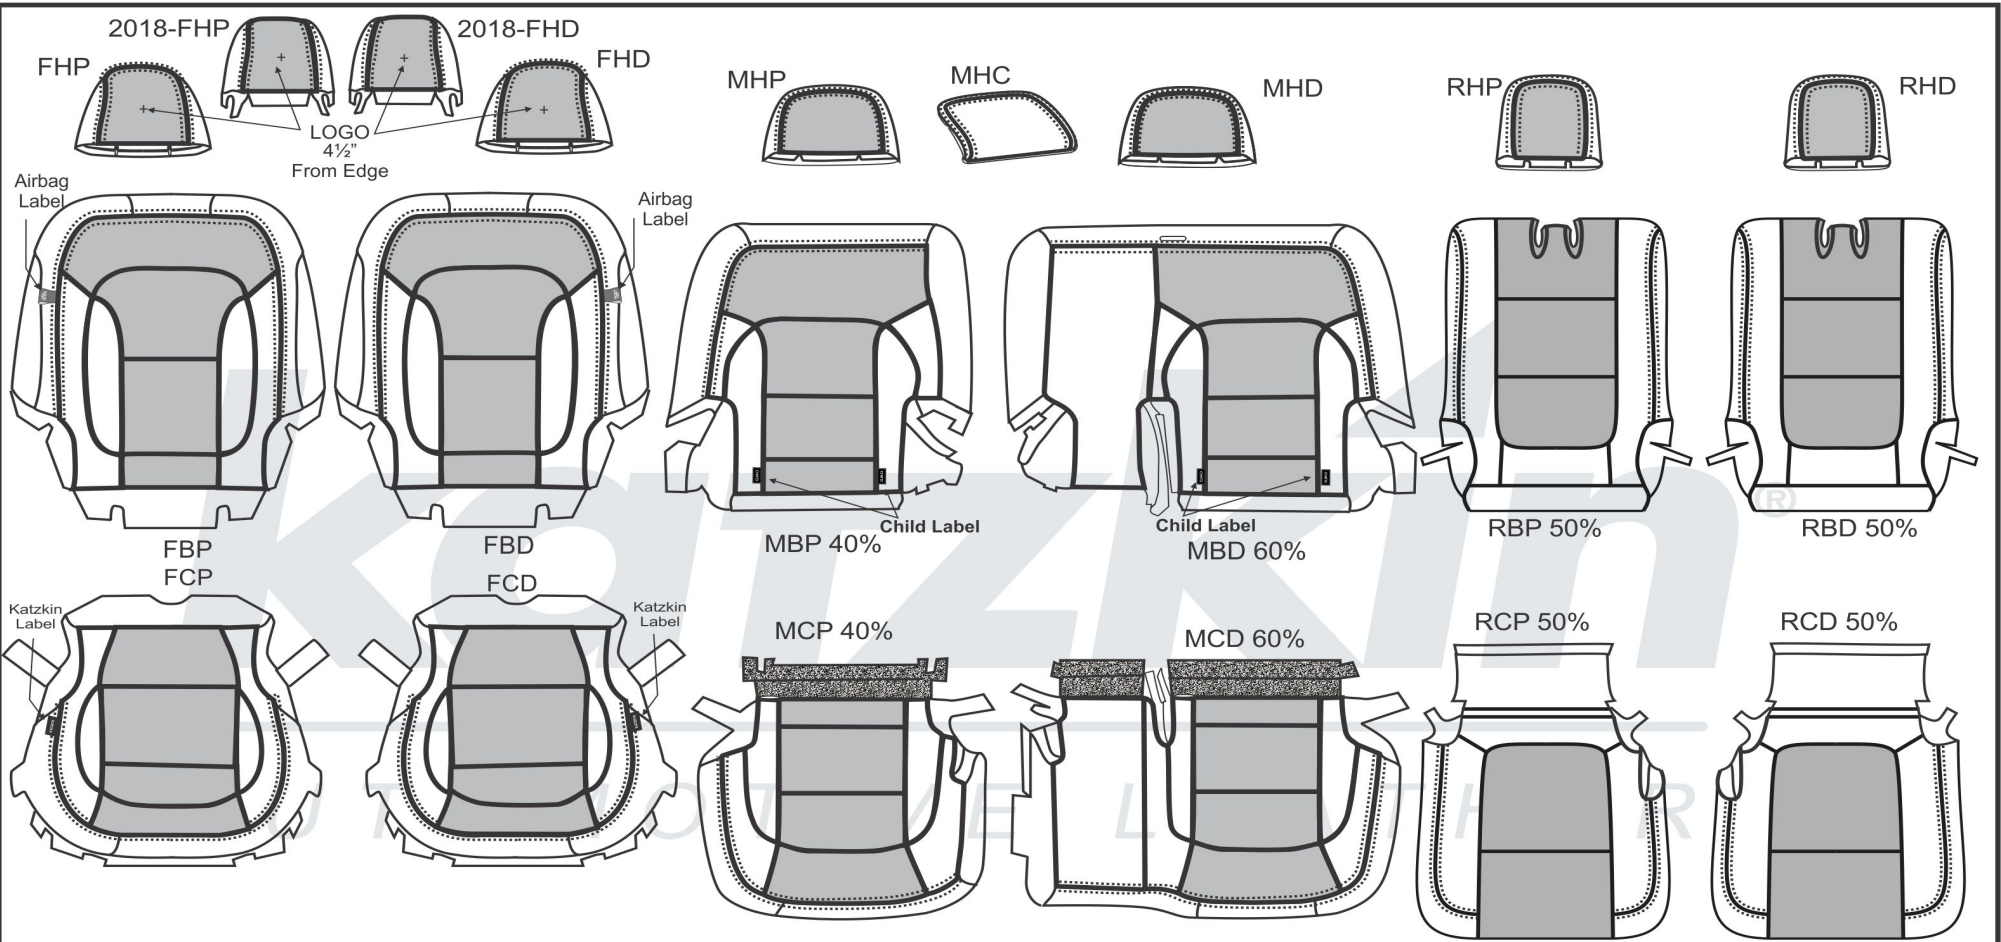

PATTERN SCHEMATIC

1/2 Yard Vinyl- Door Panels