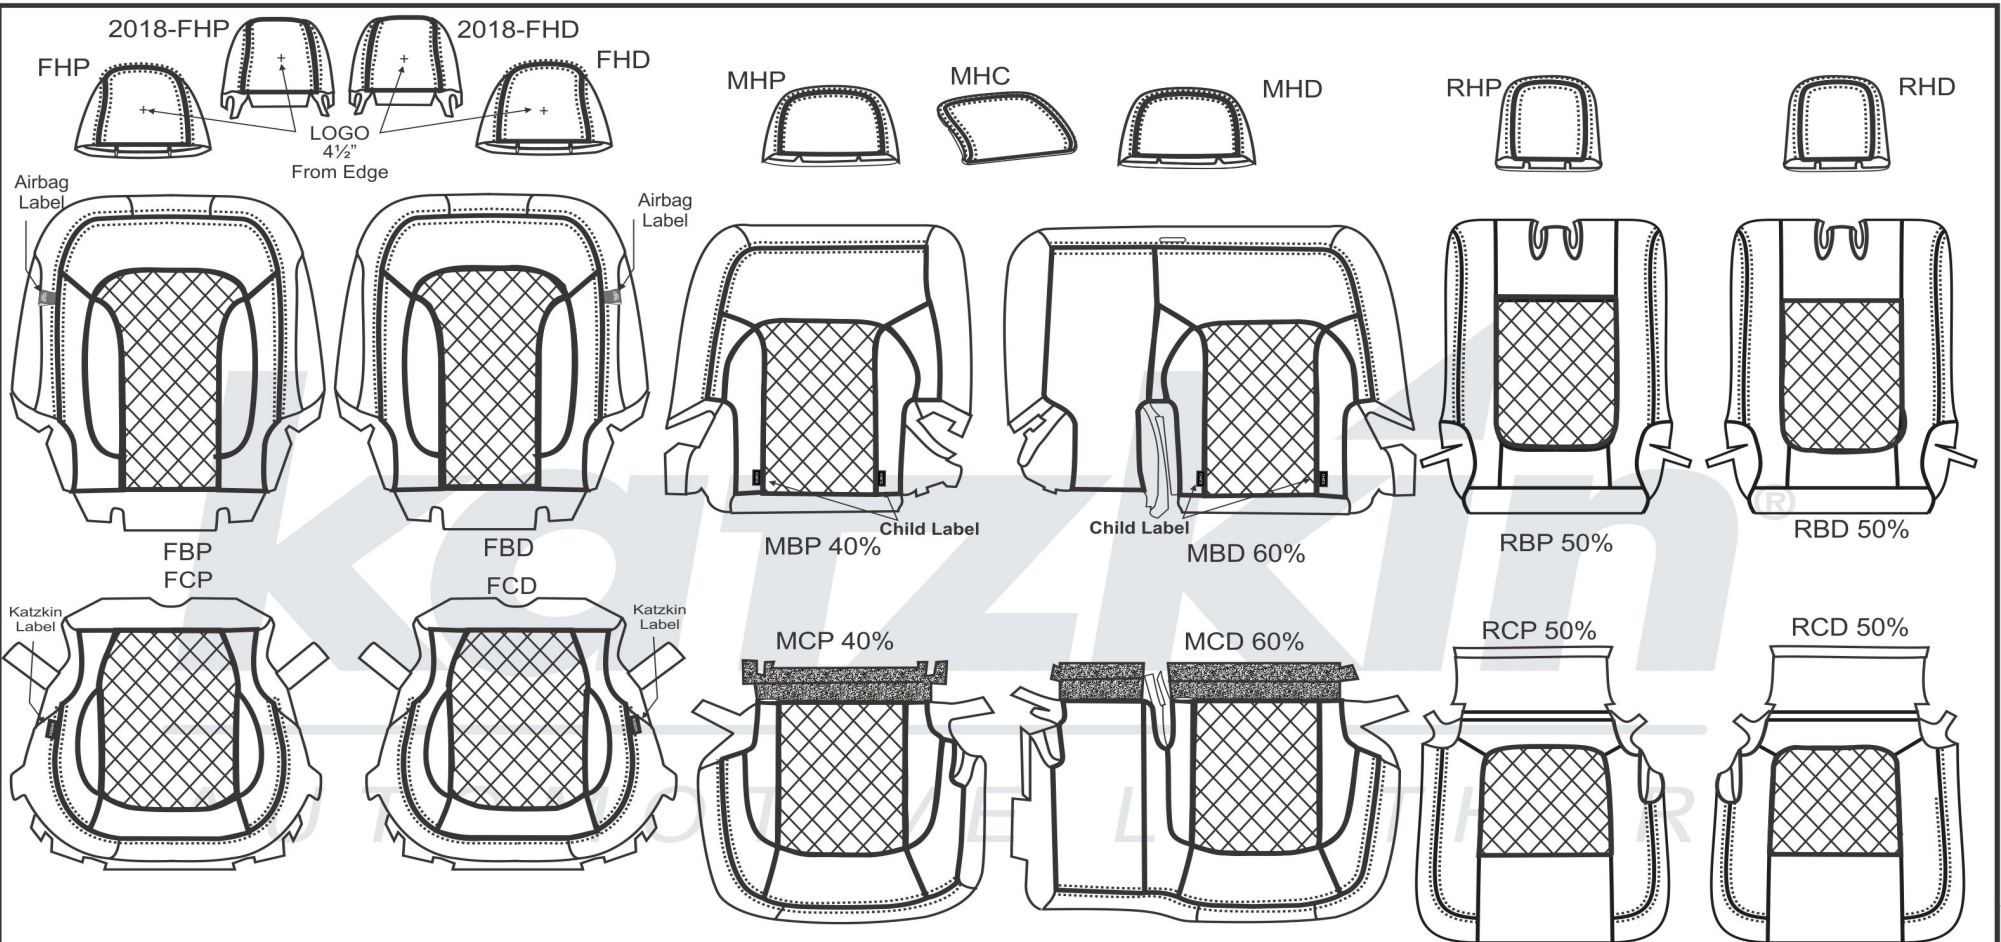

PATTERN SCHEMATIC

P2FO72

**2016 Ford Explorer Base/XLT
with Side Impact Airbags**

TEK INSERT