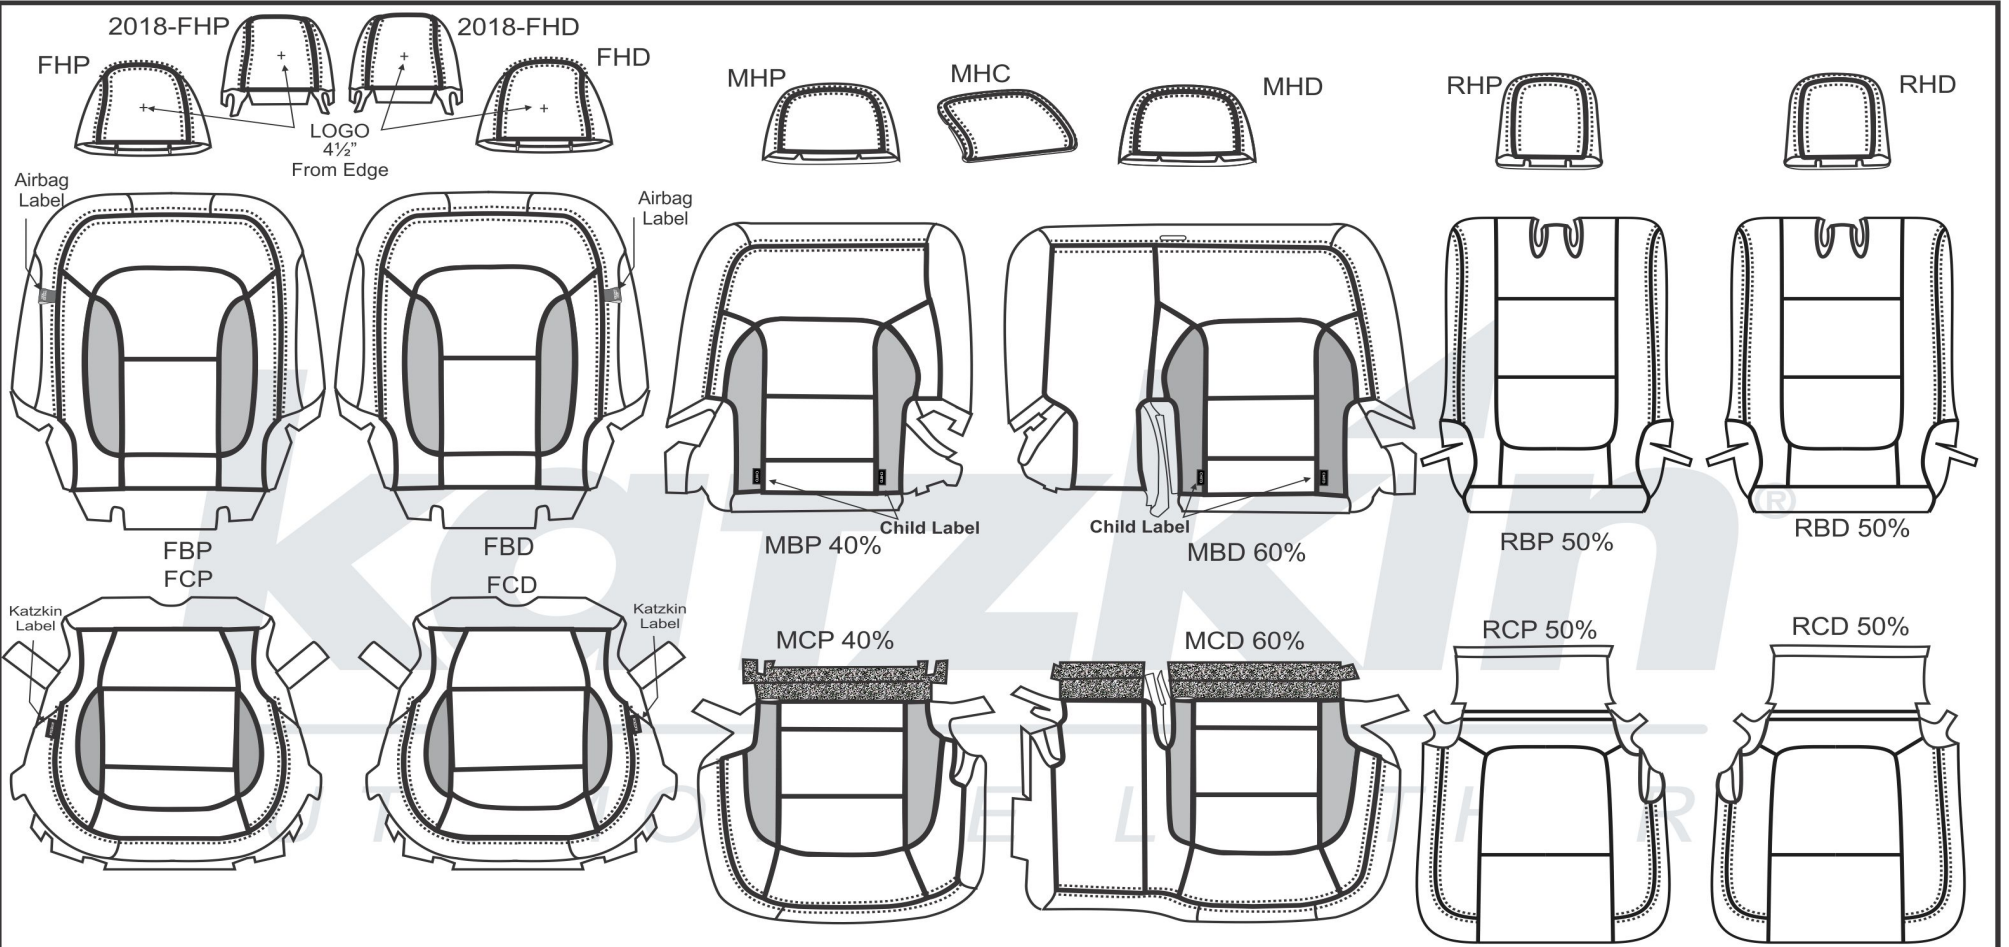

# PATTERN SCHEMATIC

1/2 Yard Vinyl- Door Panels

**P2FO72**

**2016 Ford Explorer Base/XLT  
with Side Impact Airbags**

**COMBO**

# PATTERN SCHEMATIC

1/2 Yard Vinyl- Door Panels

**P2FO72**

**2016 Ford Explorer Base/XLT  
with Side Impact Airbags**

**BODY**

# PATTERN SCHEMATIC

1/2 Yard Vinyl- Door Panels

**P2FO72**  
2016 Ford Explorer Base/XLT  
with Side Impact Airbags

**WINGS**