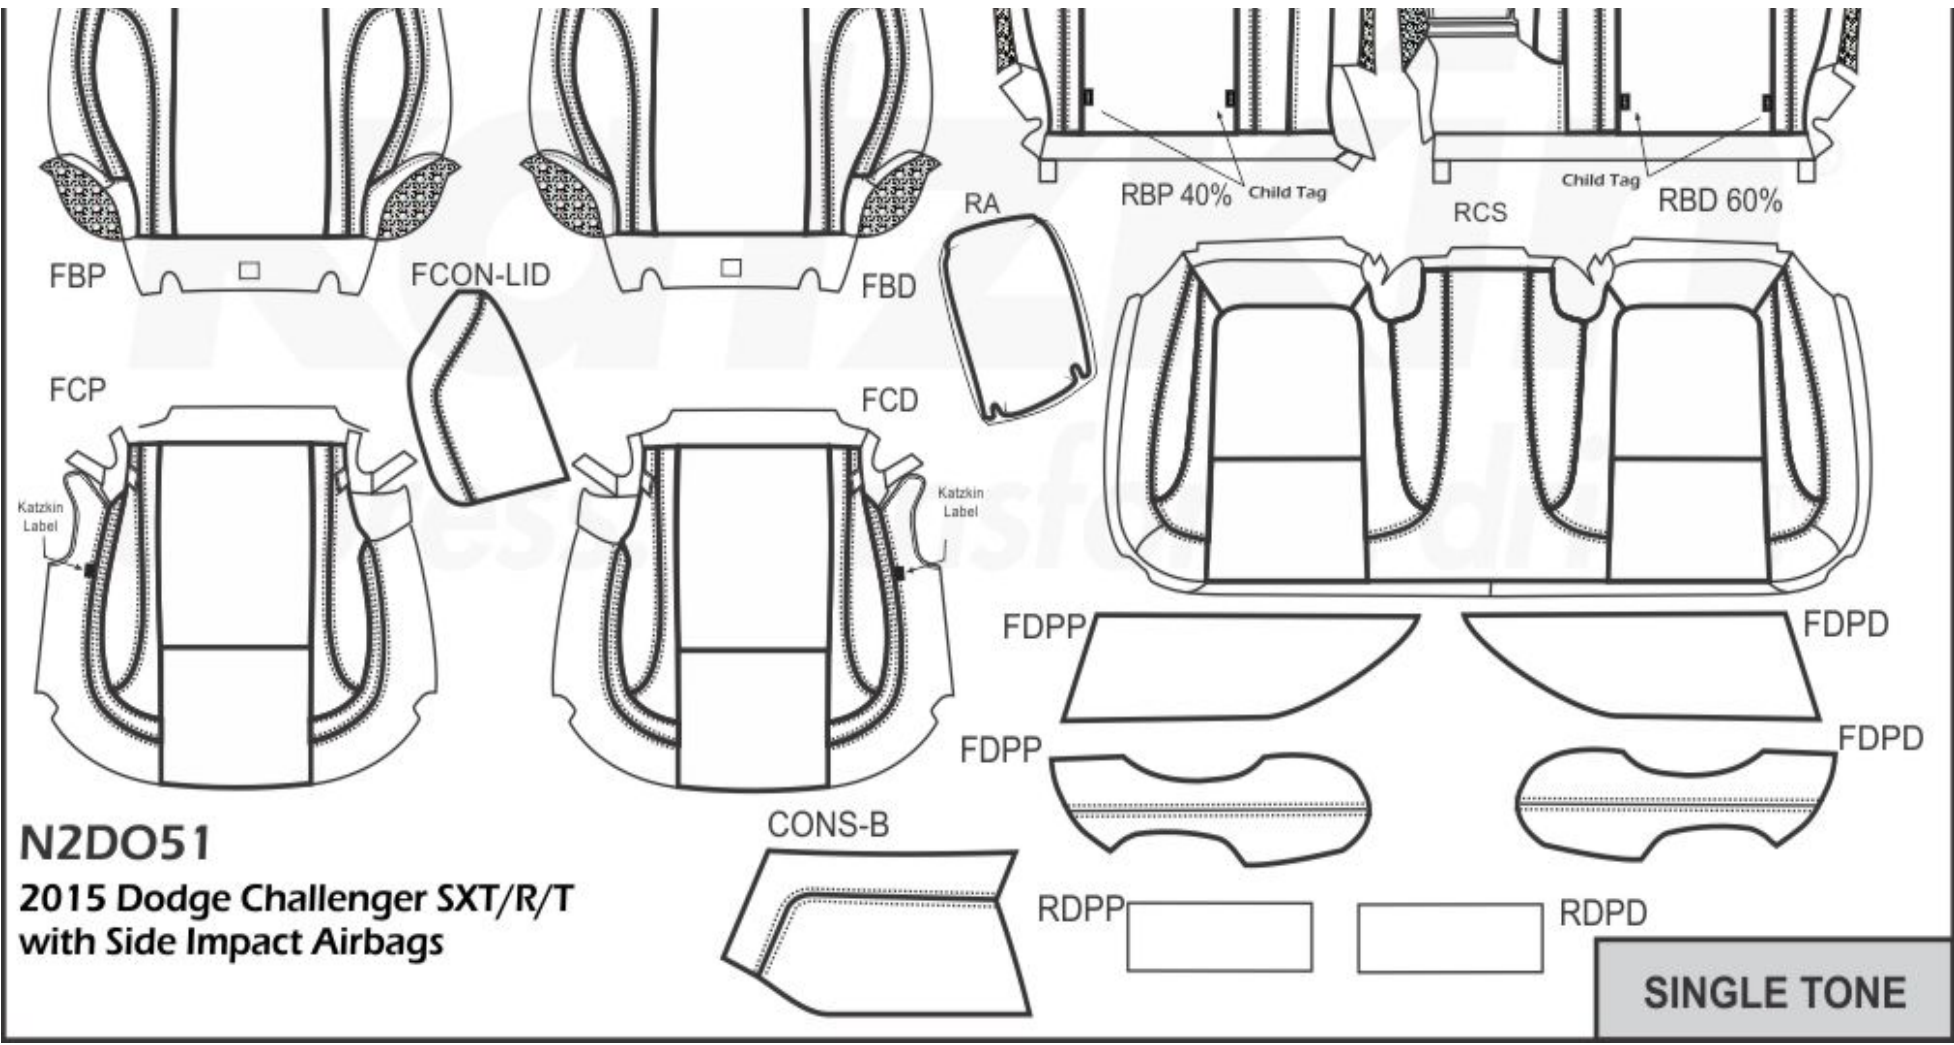

MIXING BUSINESS WITH LEATHER SINCE 1983