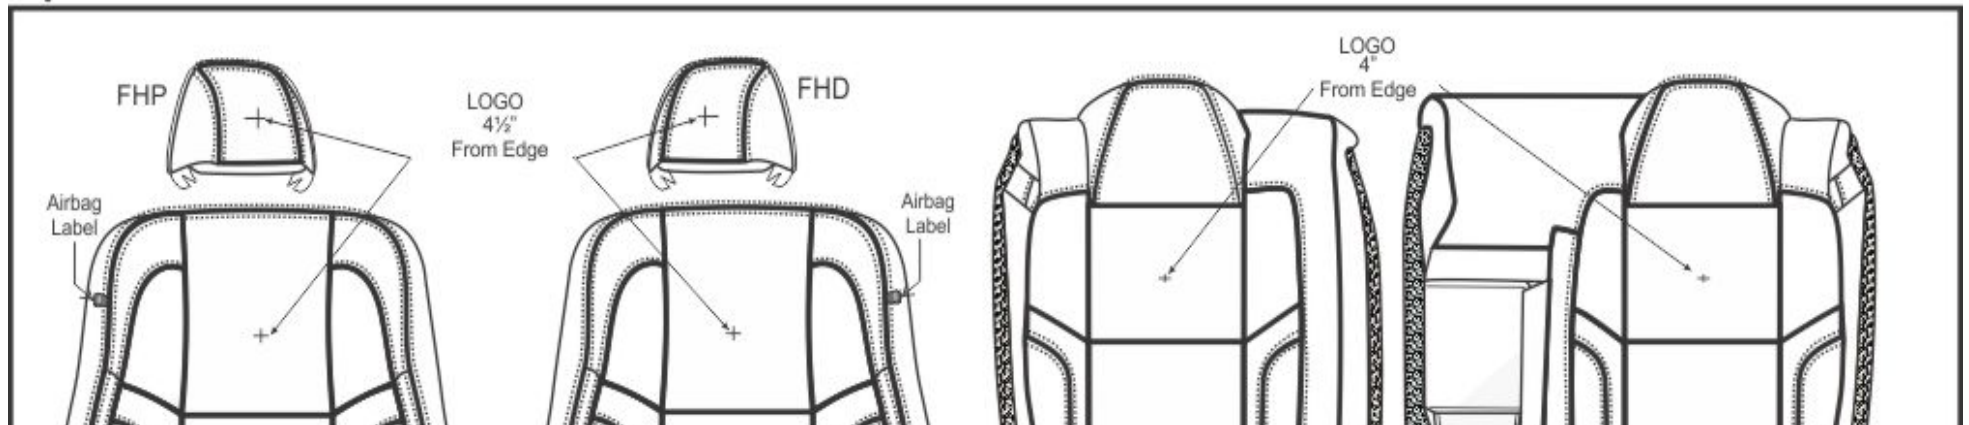

katzkin® NEW PATTERN DATA SHEET

PATTERN #

N2DO51

AVAILABLE

Dodge Challenger SXT / R/T '15 w Side Impact Airbags

Factory Color	Katzkin	DK
Black	Black	Licorice
Black / Tungsten	Black	Licorice

Factory Design	DK Kit Cross Reference
Perf Inserts w/Grey stitching (see notes below)	D35CA

NOTES: DK kits are Licorice w/perf inserts & contrast all stitching in grey.

katzkin®
express. transform. drive.™

PATTERN SCHEMATIC

Ramon Avelar
Date Created: 09/19/2014
Revision: 1 - 11/03/2014