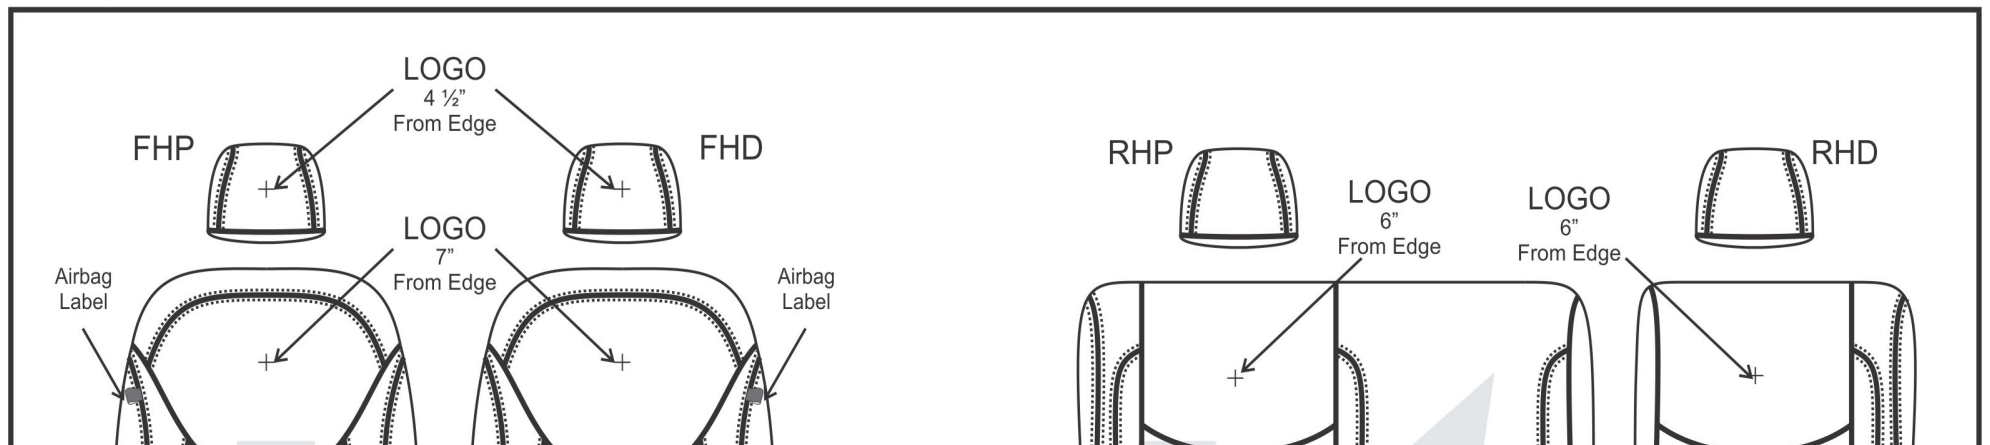

katzkin® NEW PATTERN DATA SHEET

PATTERN #

L2JE73

AVAILABLE

Jeep Wrangler 4-Door Unlimited w/ Side Impact Airbags

Factory Color	Recommended Katzkin Color
Black	Black
Dark Saddle	Teak

Other Seating Configurations	

NOTES:

katzkin
AUTOMOTIVE LEATHER

PATTERN SCHEMATIC

Marco Garcia
Date Created: 09/24/2012
Revision: 3 - 08/19/2016