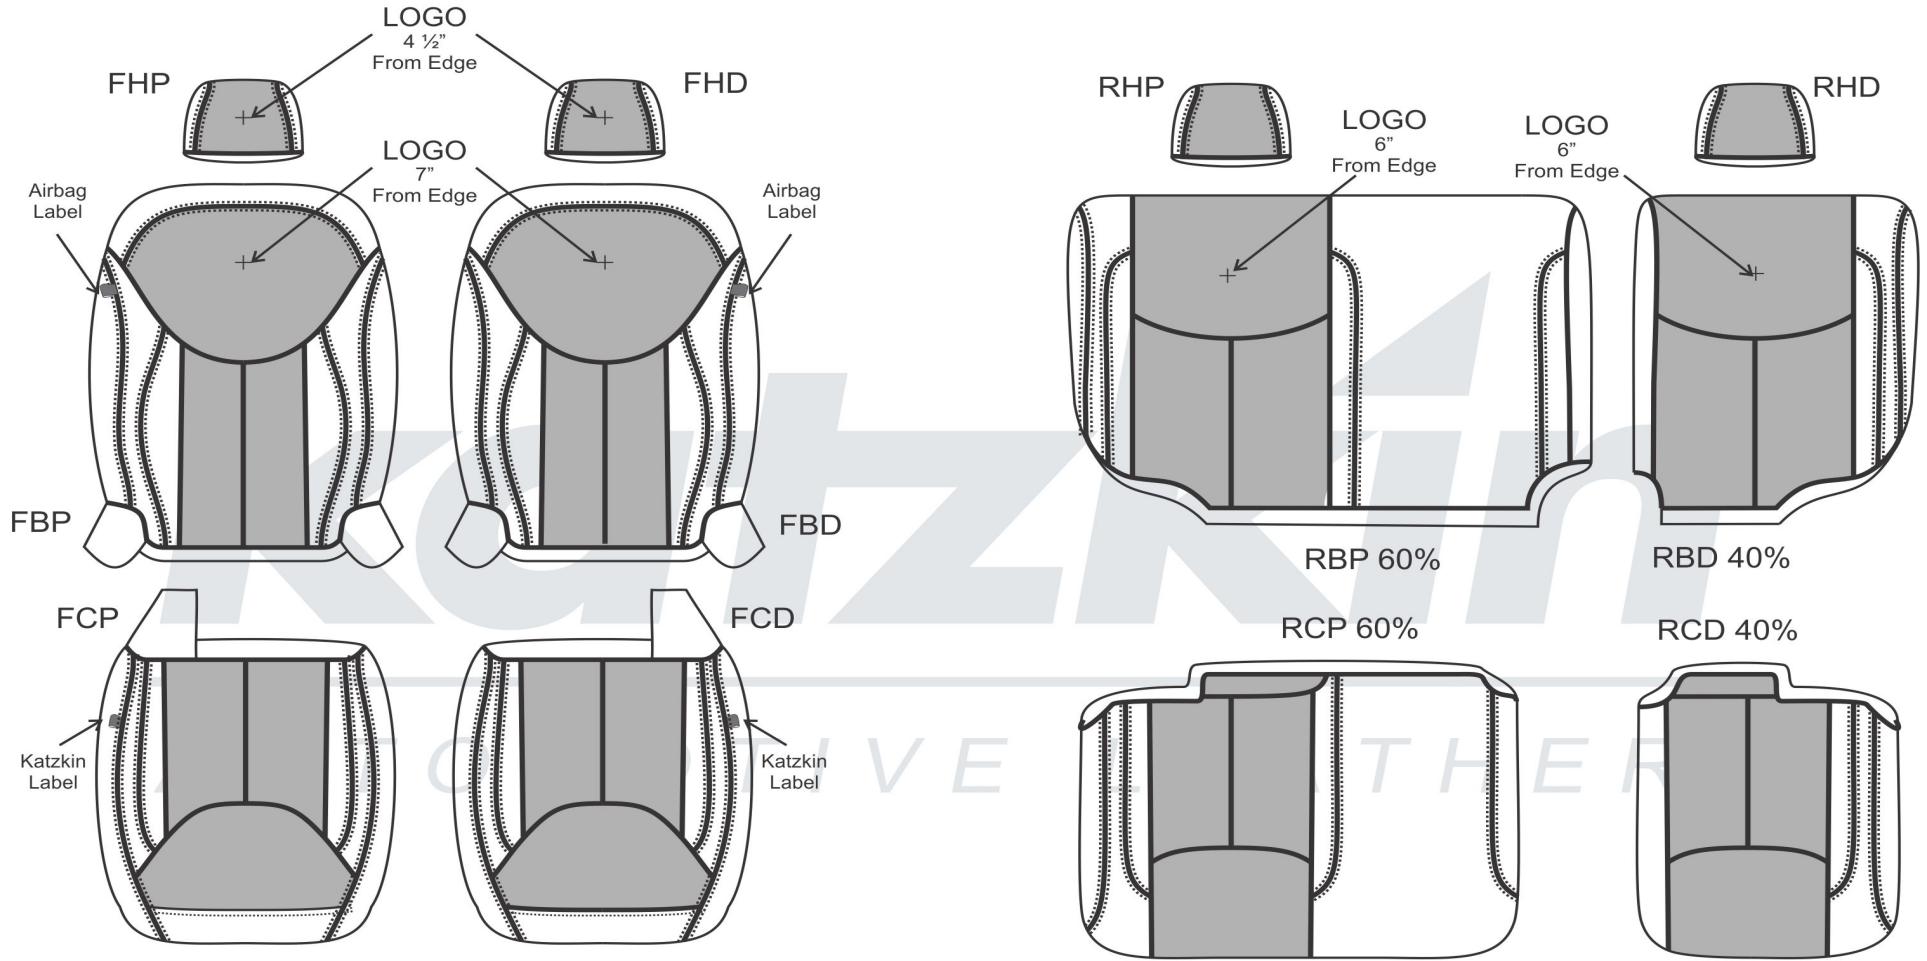

PATTERN SCHEMATIC

L2JE73
2013 Jeep Wrangler 4DR Unlimited
w/ Side Impact Airbags

CENTERS