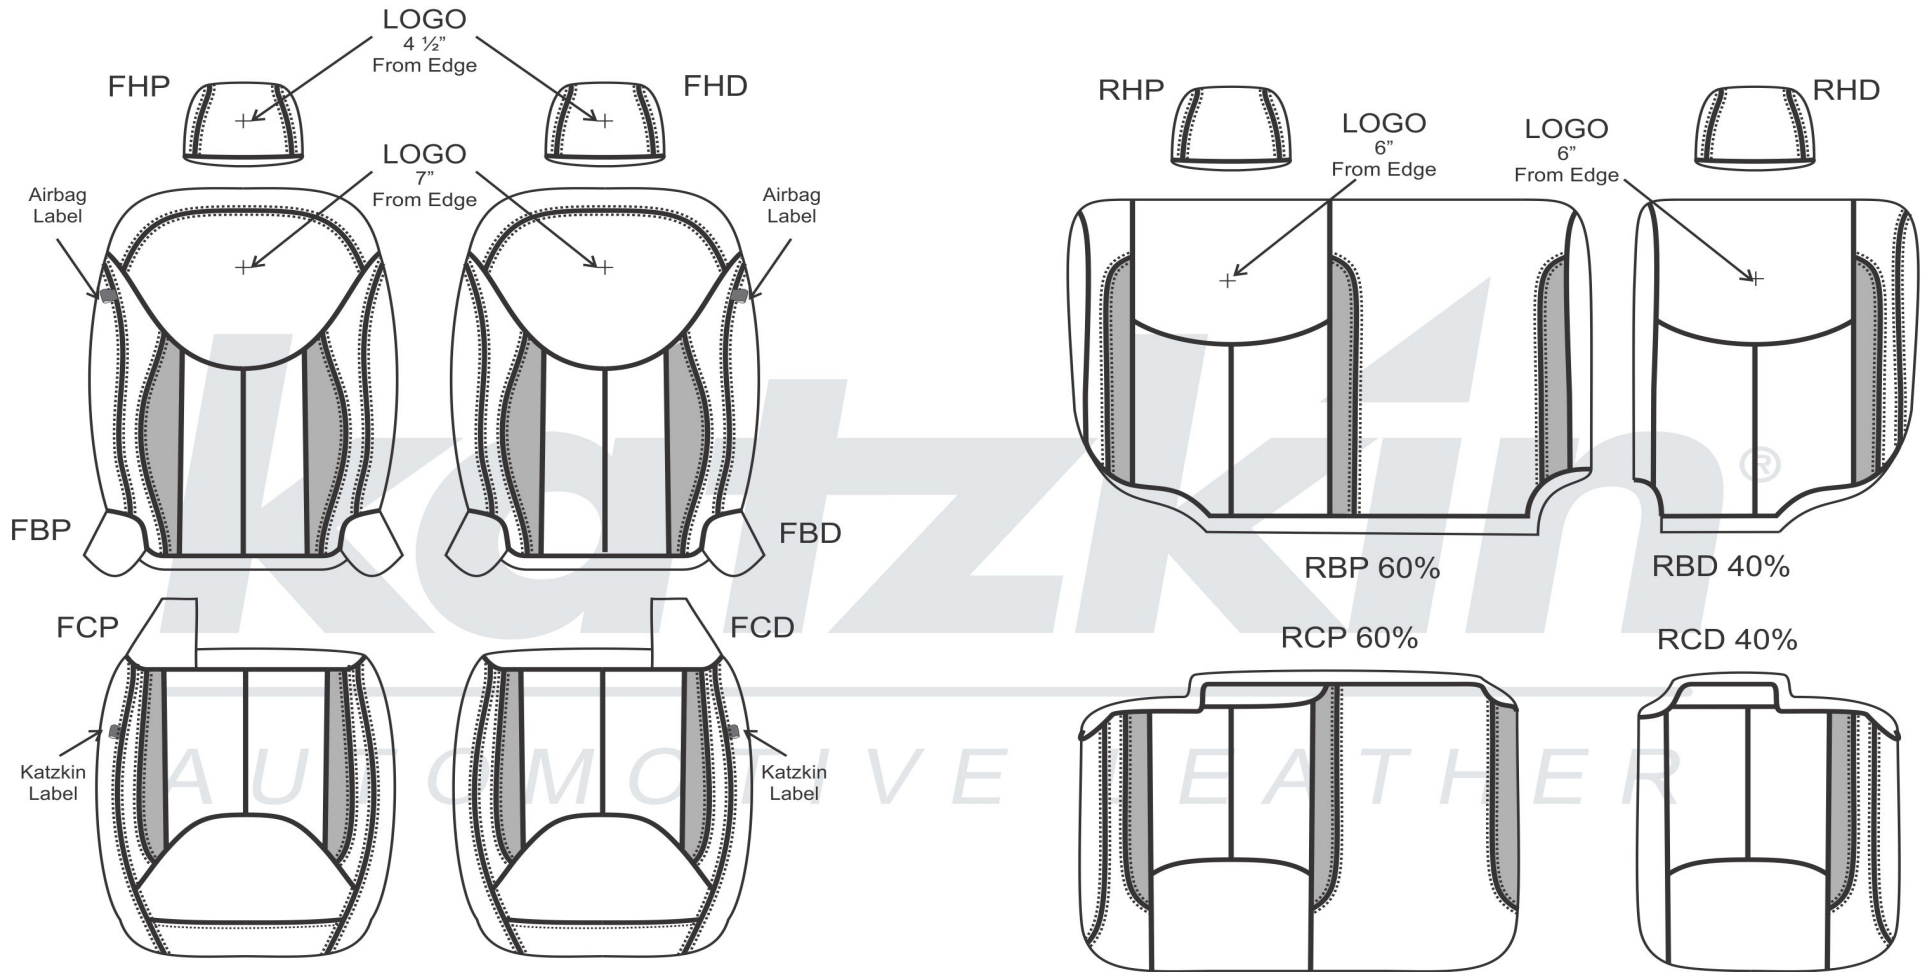

PATTERN SCHEMATIC

L2JE73
2013 Jeep Wrangler 4DR Unlimited
w/ Side Impact Airbags

WINGS