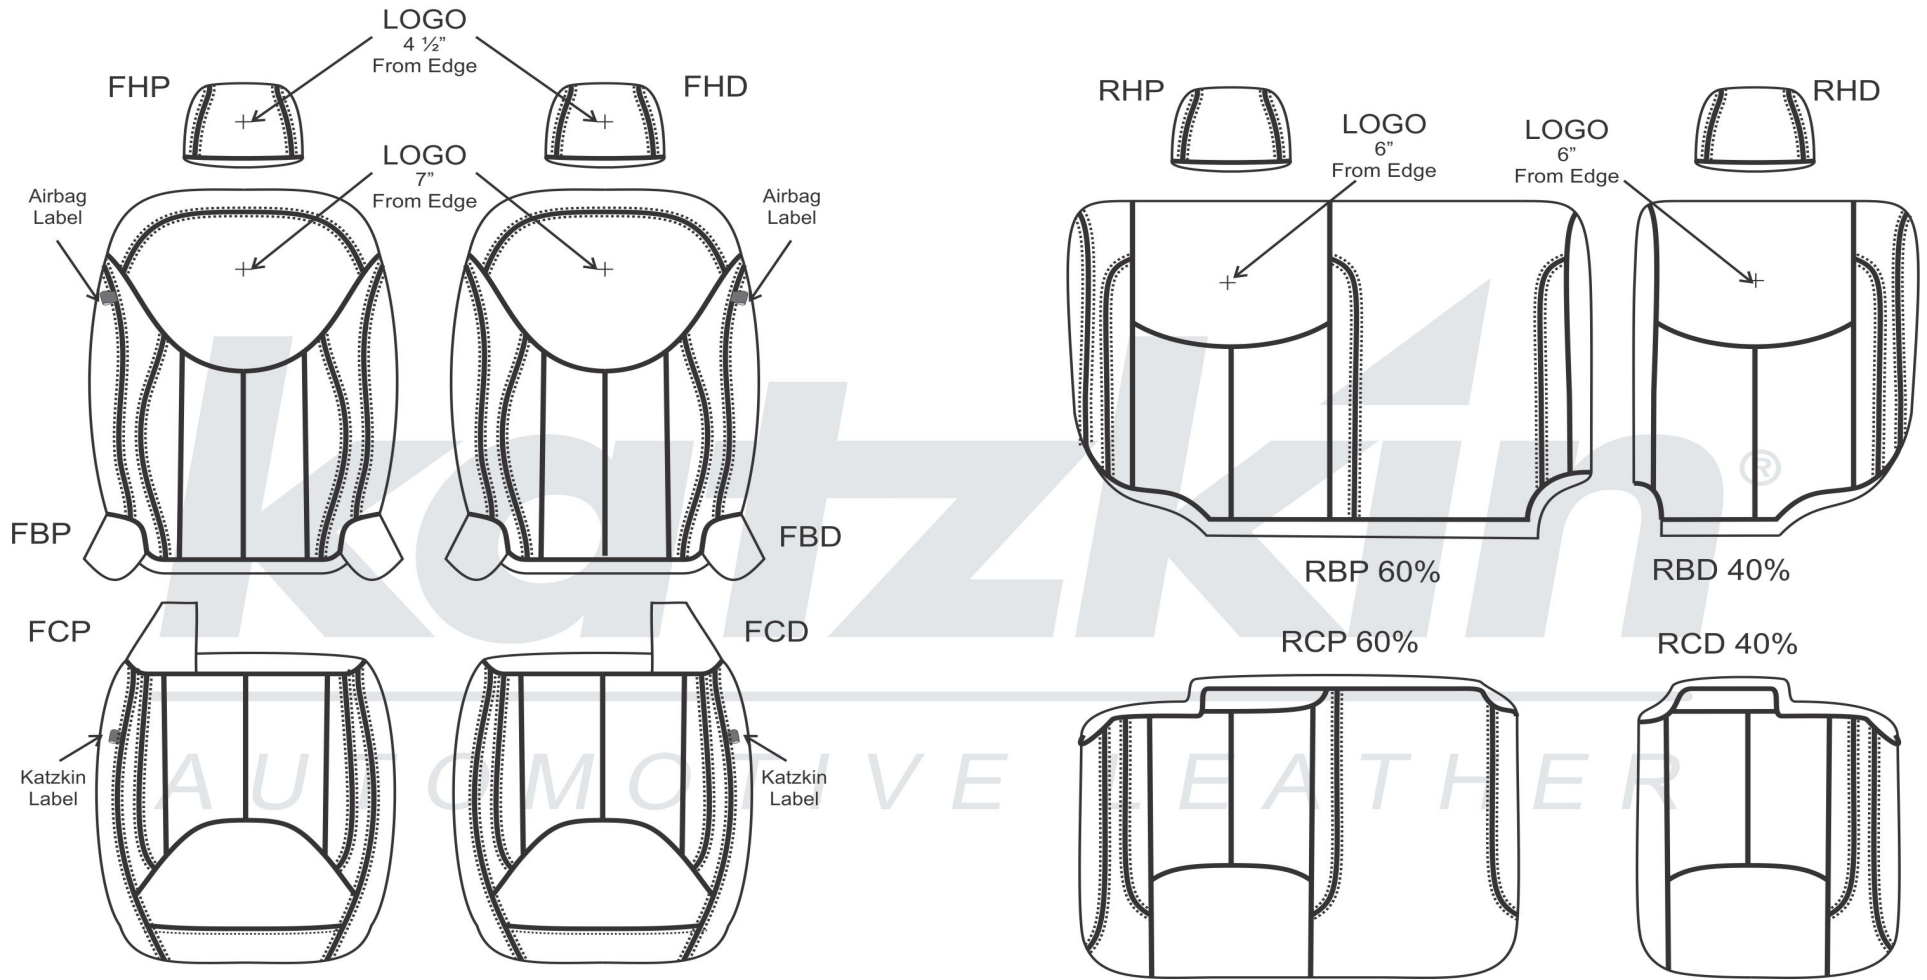

PATTERN SCHEMATIC

L2JE73
2013 Jeep Wrangler 4DR Unlimited
w/ Side Impact Airbags

SINGLE TONE