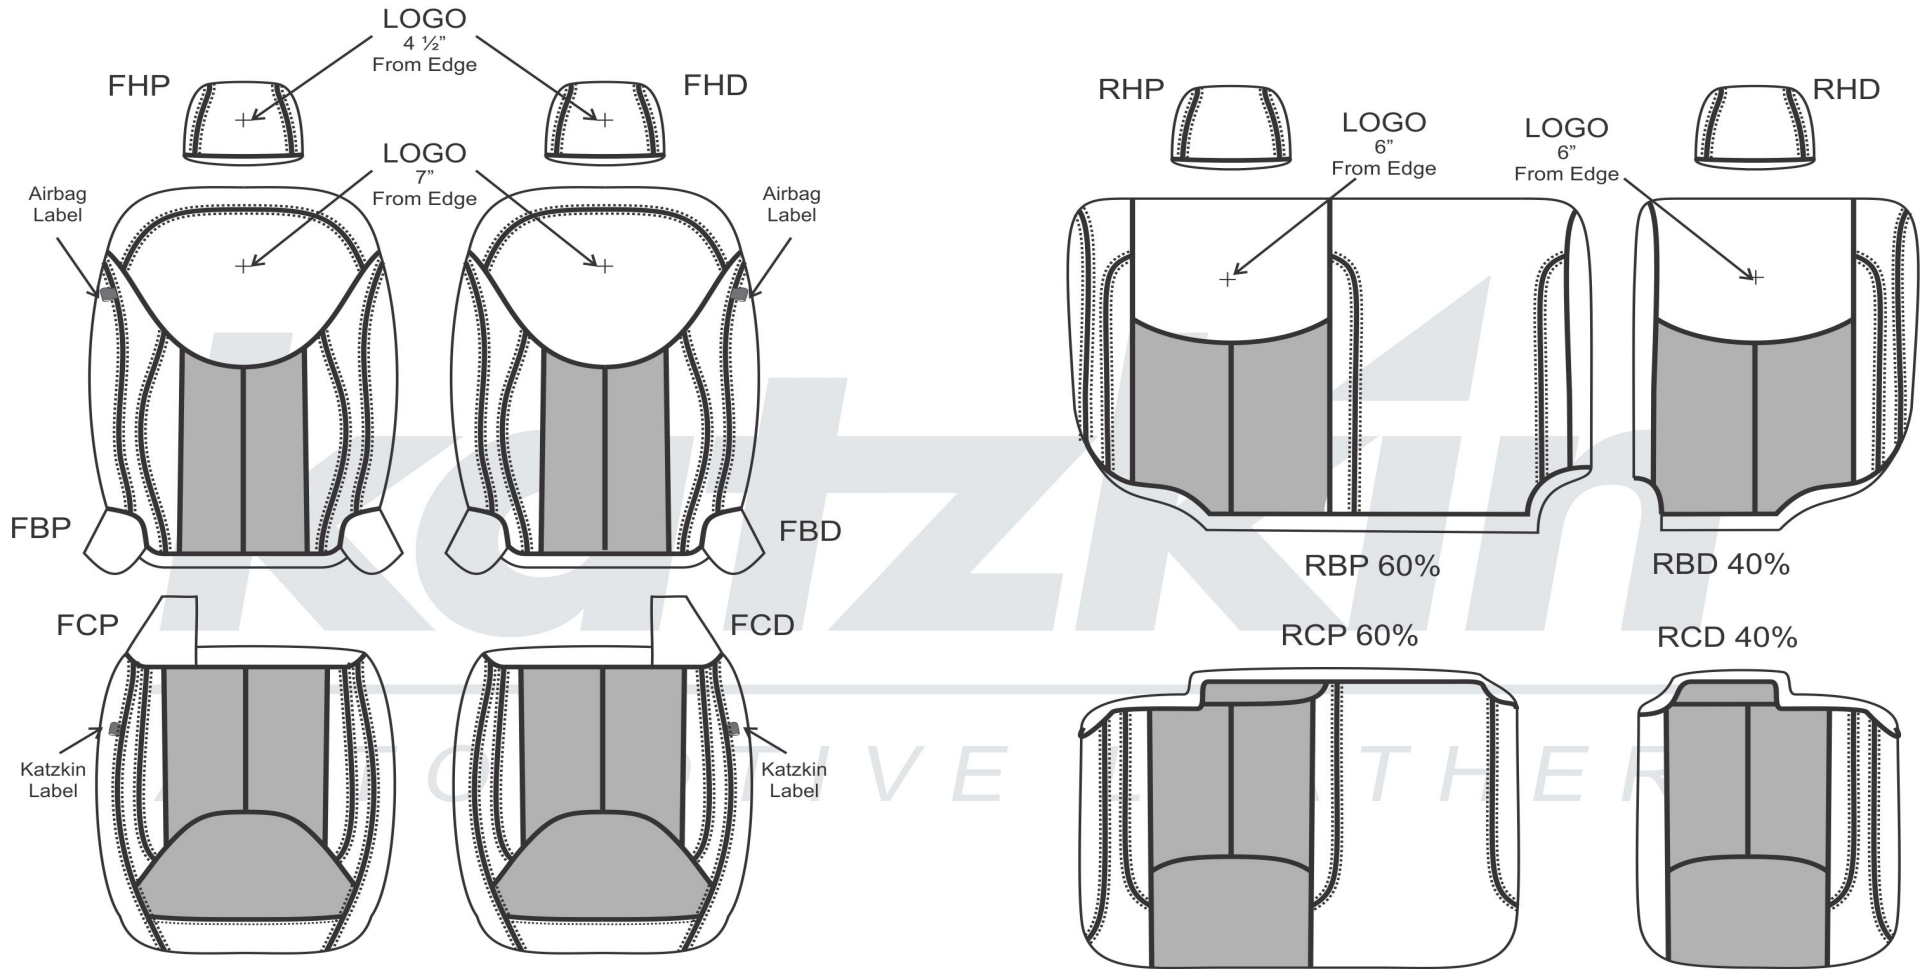

PATTERN SCHEMATIC

L2JE73
2013 Jeep Wrangler 4DR Unlimited
w/ Side Impact Airbags

COMBO