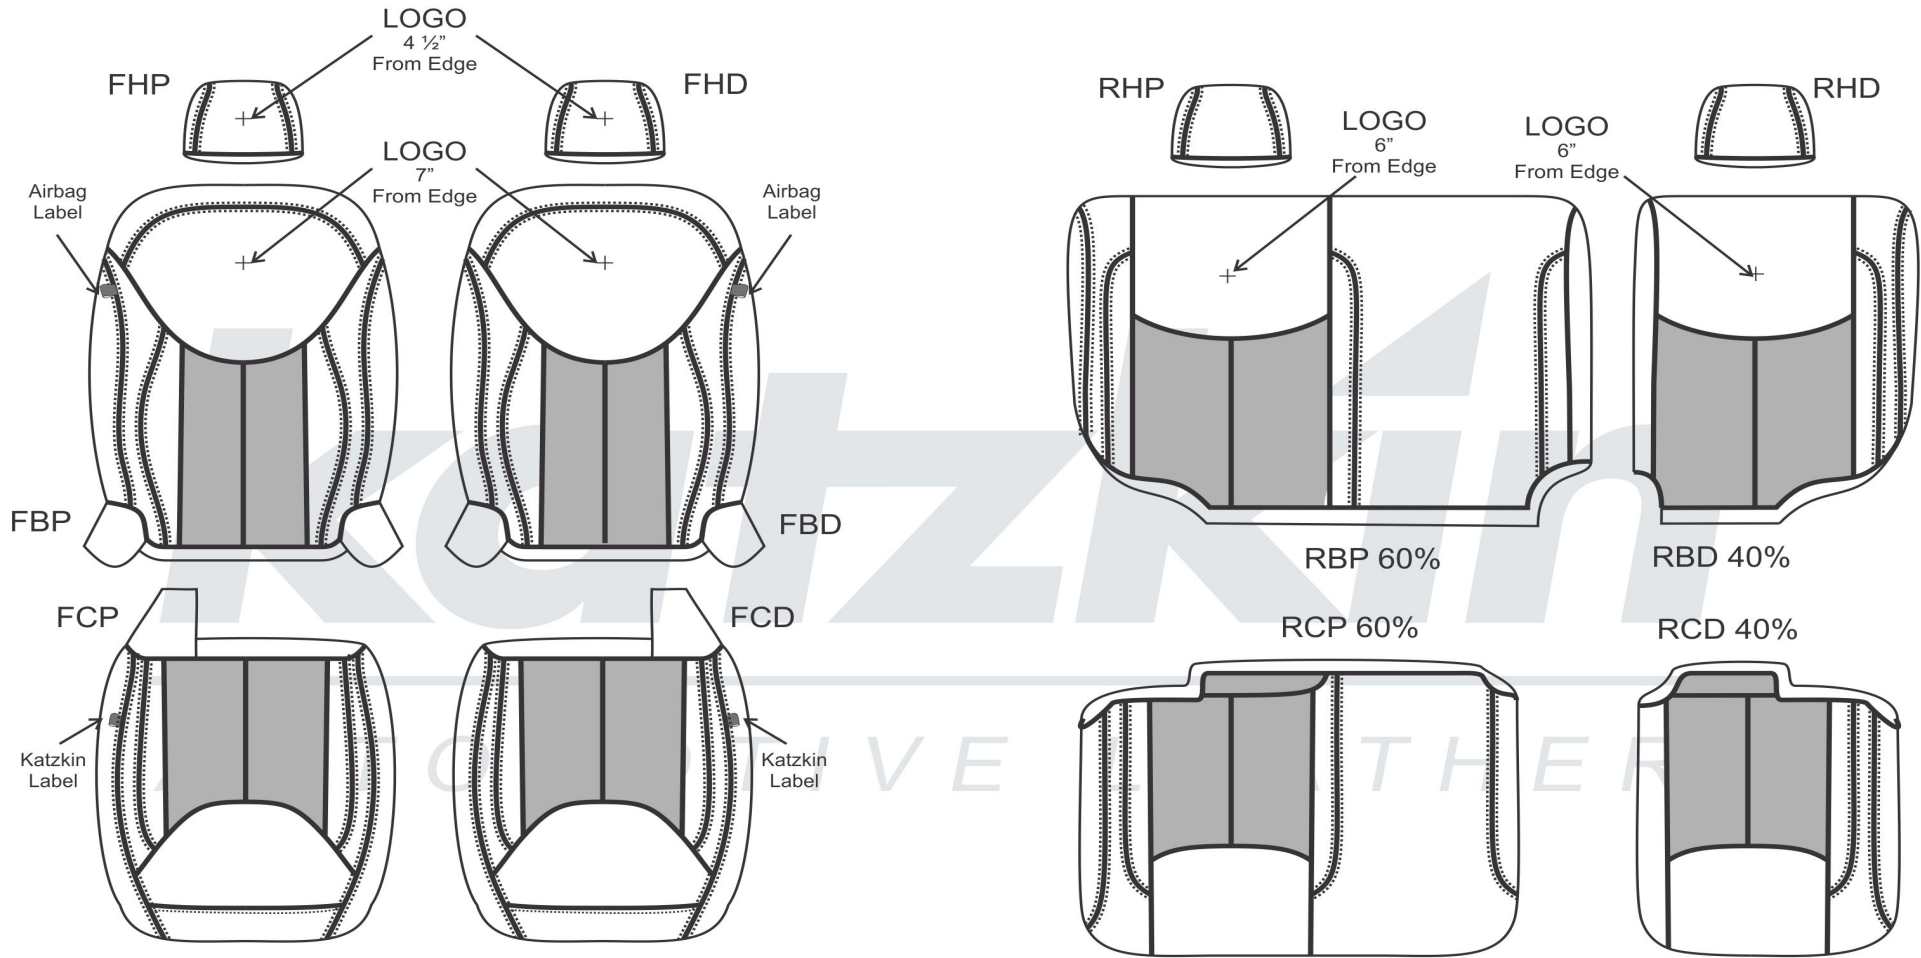

PATTERN SCHEMATIC

L2JE73
2013 Jeep Wrangler 4DR Unlimited
w/ Side Impact Airbags

INSERTS