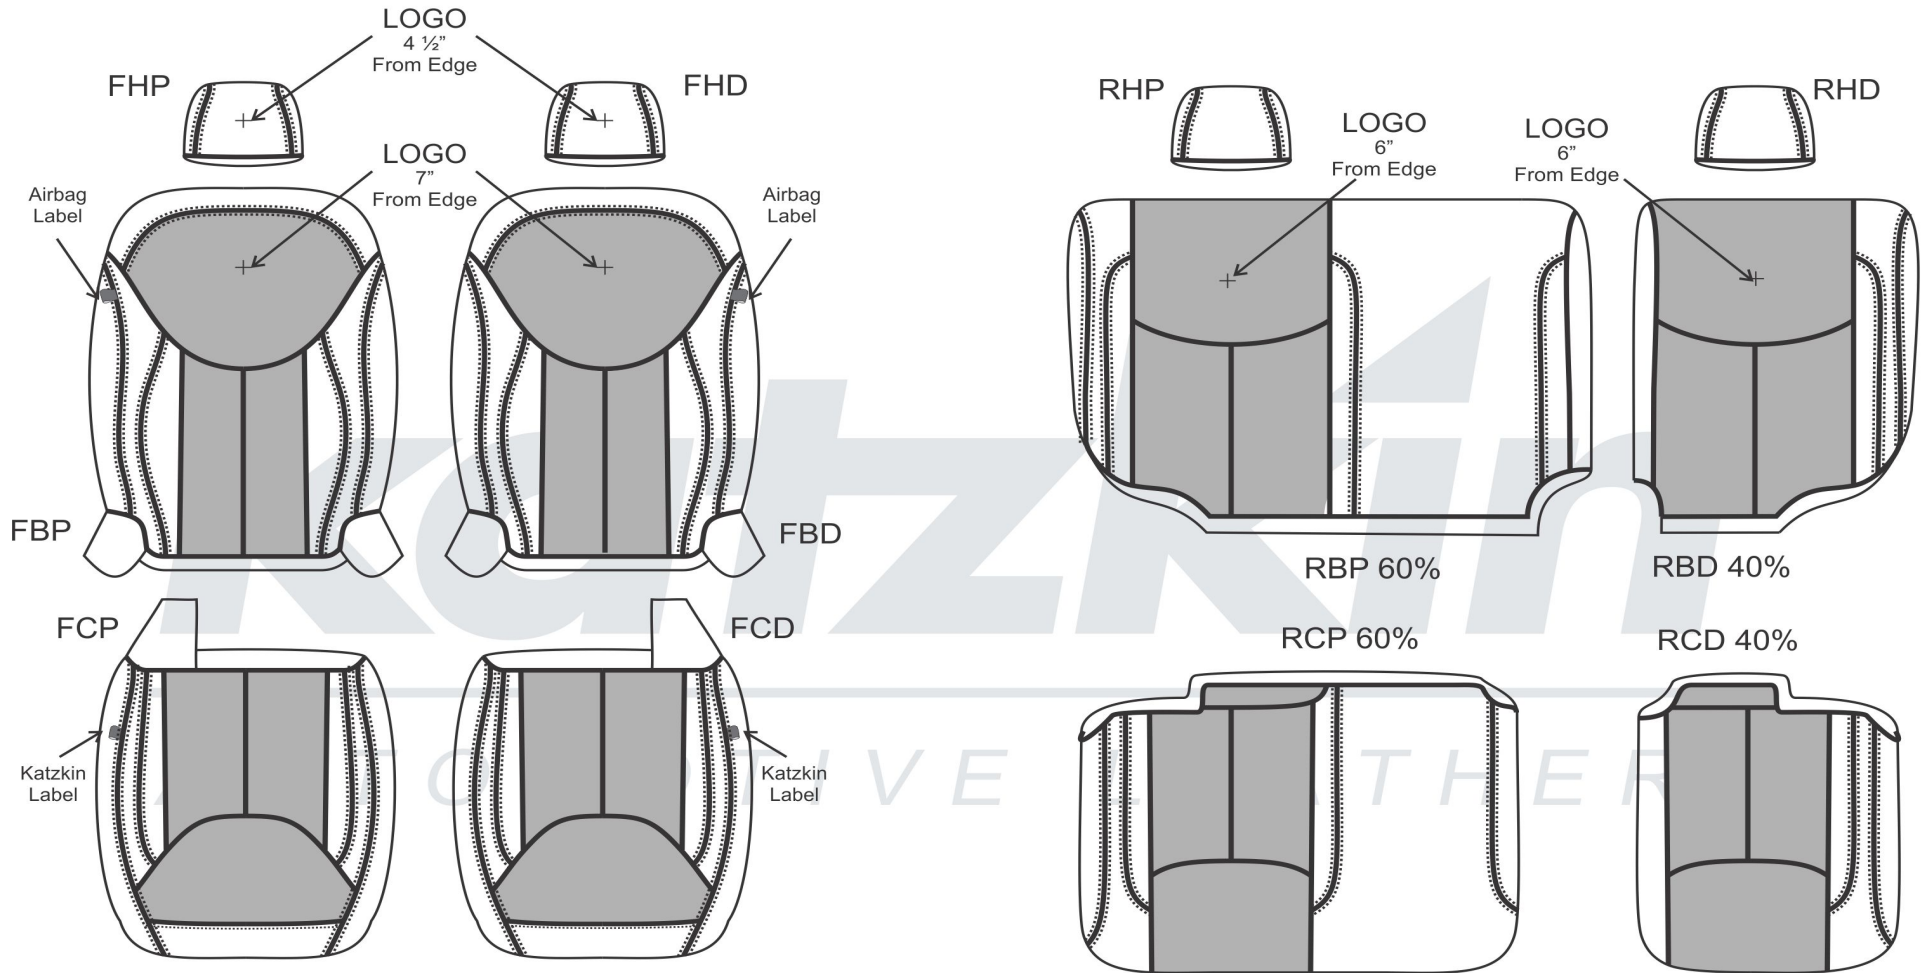

PATTERN SCHEMATIC

L2JE73
2013 Jeep Wrangler 4DR Unlimited
w/ Side Impact Airbags

BODY