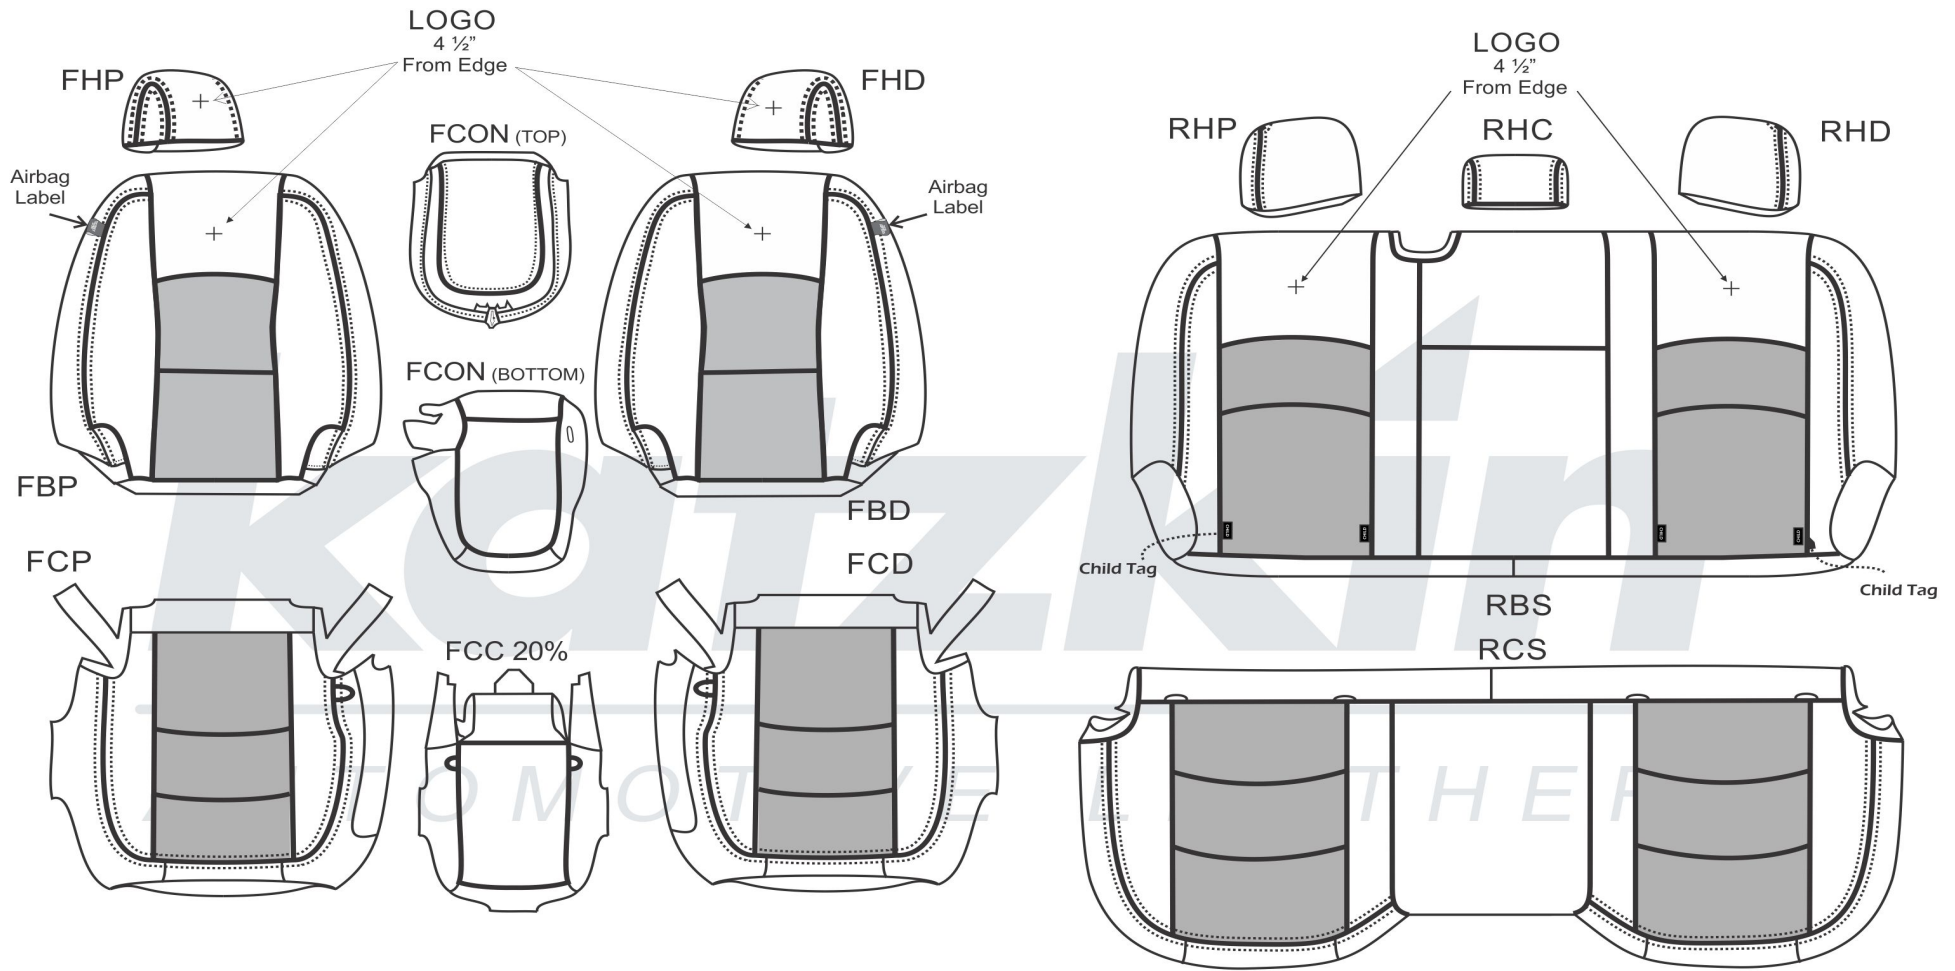

L2DO07

2013-2017 Ram Crew Cab 1500/2500/3500
Express/SLT with 40/20/40 Front Bench
with Side Impact Airbags

CENTERS

PATTERN SCHEMATIC

L2DO07

2013-2017 Ram Crew Cab 1500/2500/3500
Express/SLT with 40/20/40 Front Bench
with Side Impact Airbags

INSERTS

PATTERN SCHEMATIC

L2DO07

2013-2017 Ram Crew Cab 1500/2500/3500

Express/SLT with 40/20/40 Front Bench

with Side Impact Airbags

COMBO

PATTERN SCHEMATIC