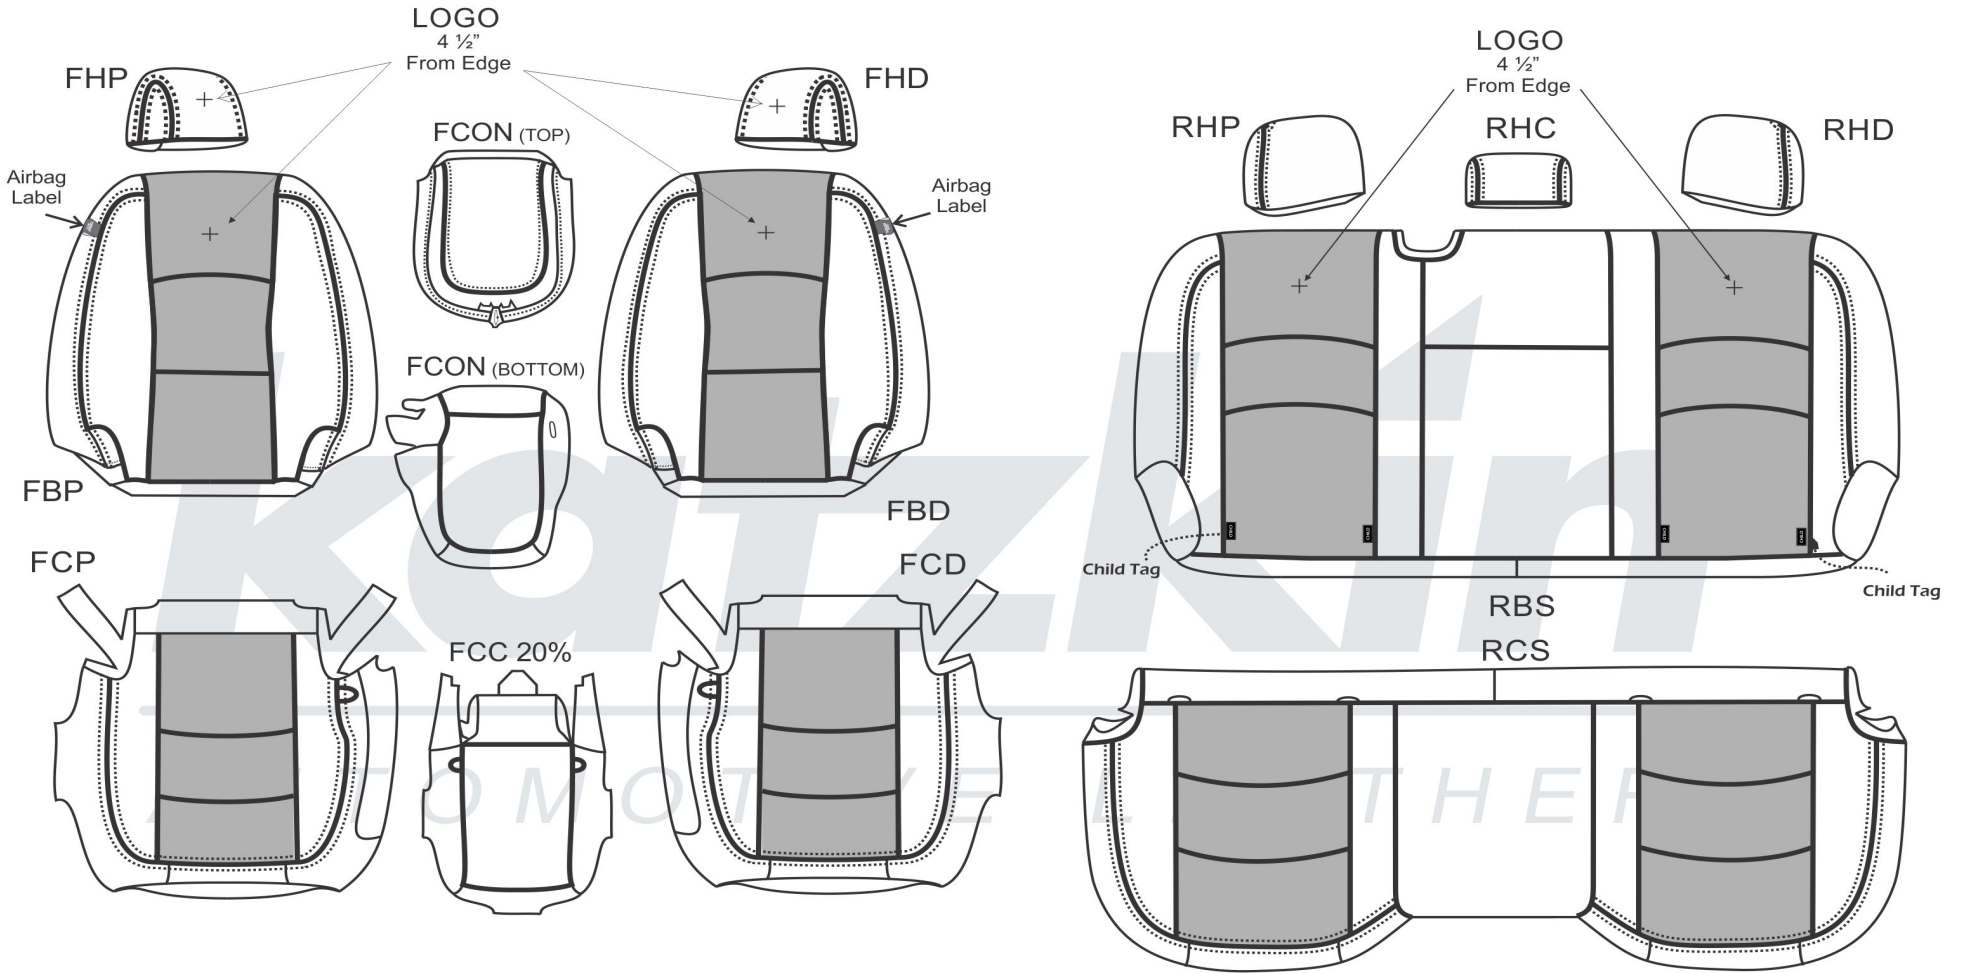

INSERTS

PATTERN SCHEMATIC

L2DO07

2013-2017 Ram Crew Cab 1500/2500/3500

Express/SLT with 40/20/40 Front Bench

with Side Impact Airbags

COMBO

PATTERN SCHEMATIC

L2DO07

**2013-2017 Ram Crew Cab 1500/2500/3500
Express/SLT with 40/20/40 Front Bench
with Side Impact Airbags**

BODY

PATTERN SCHEMATIC

L2DO07

**2013-2017 Ram Crew Cab 1500/2500/3500
Express/SLT with 40/20/40 Front Bench
with Side Impact Airbags**