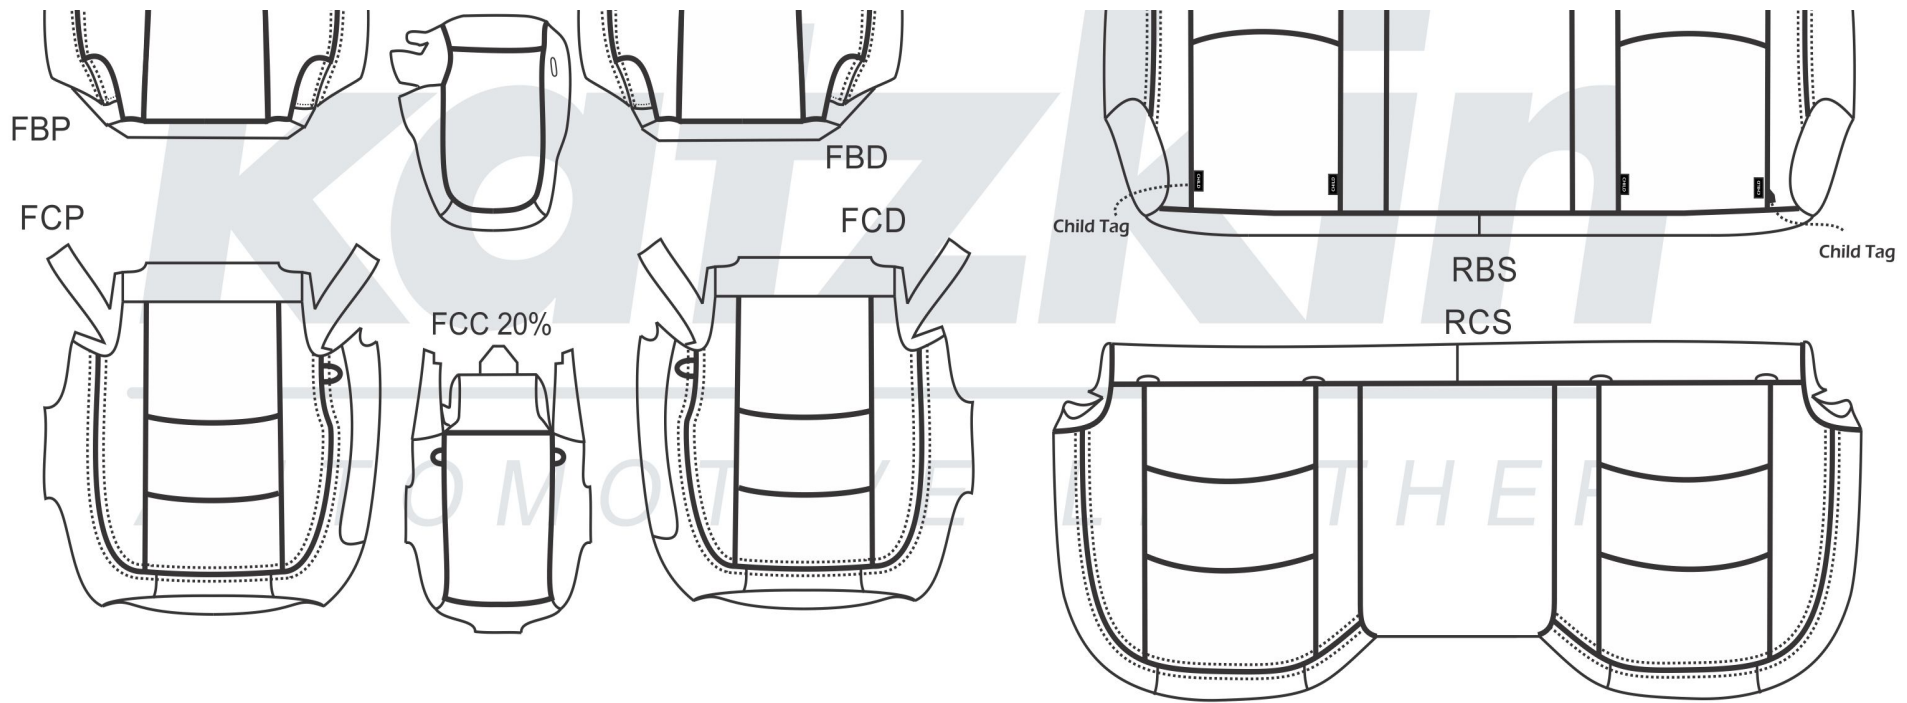

Other Seating Configurations	

NOTES:

katzkin
AUTOMOTIVE LEATHER

PATTERN SCHEMATIC

Ramon Avelar
Date Created: 02/14/2013
Revision: 6- 09/18/2018

L2DO07

2013-2017 Ram Crew Cab 1500/2500/3500
 Express/SLT with 40/20/40 Front Bench
 with Side Impact Airbags

SINGLE TONE

MIXING BUSINESS WITH LEATHER SINCE 1983

PATTERN SCHEMATIC

L2DO07

**2013-2017 Ram Crew Cab 1500/2500/3500
Express/SLT with 40/20/40 Front Bench
with Side Impact Airbags**

SINGLE TONE

PATTERN SCHEMATIC