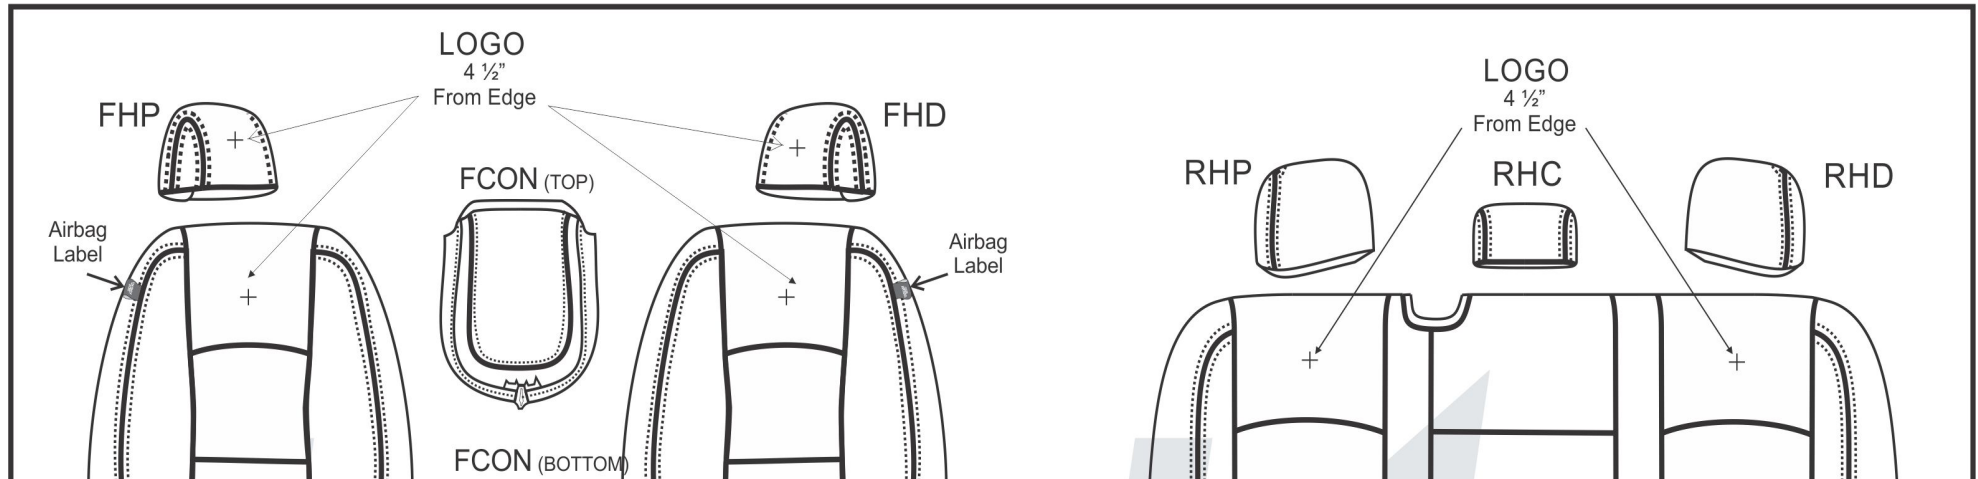

katzkin® NEW PATTERN DATA SHEET

PATTERN #

L2DO07

AVAILABLE

Ram Crew Cab 1500/2500/3500 Express/SLT '13-'17 w/ 40/20/40 Front Bench w/ Side Impact Airbags

Factory Color	Recommended Katzkin Color
Black	Black
Diesel Gray	Lapis
Canyon Brown	Coffee

Other Seating Configurations	

NOTES:

katzkin
AUTOMOTIVE LEATHER

PATTERN SCHEMATIC

Ramon Avelar
Date Created: 02/14/2013
Revision: 6- 09/18/2018

L2DO07

2013-2017 Ram Crew Cab 1500/2500/3500
 Express/SLT with 40/20/40 Front Bench
 with Side Impact Airbags

SINGLE TONE

MIXING BUSINESS WITH LEATHER SINCE 1983

PATTERN SCHEMATIC

L2DO07

**2013-2017 Ram Crew Cab 1500/2500/3500
Express/SLT with 40/20/40 Front Bench
with Side Impact Airbags**

SINGLE TONE

PATTERN SCHEMATIC