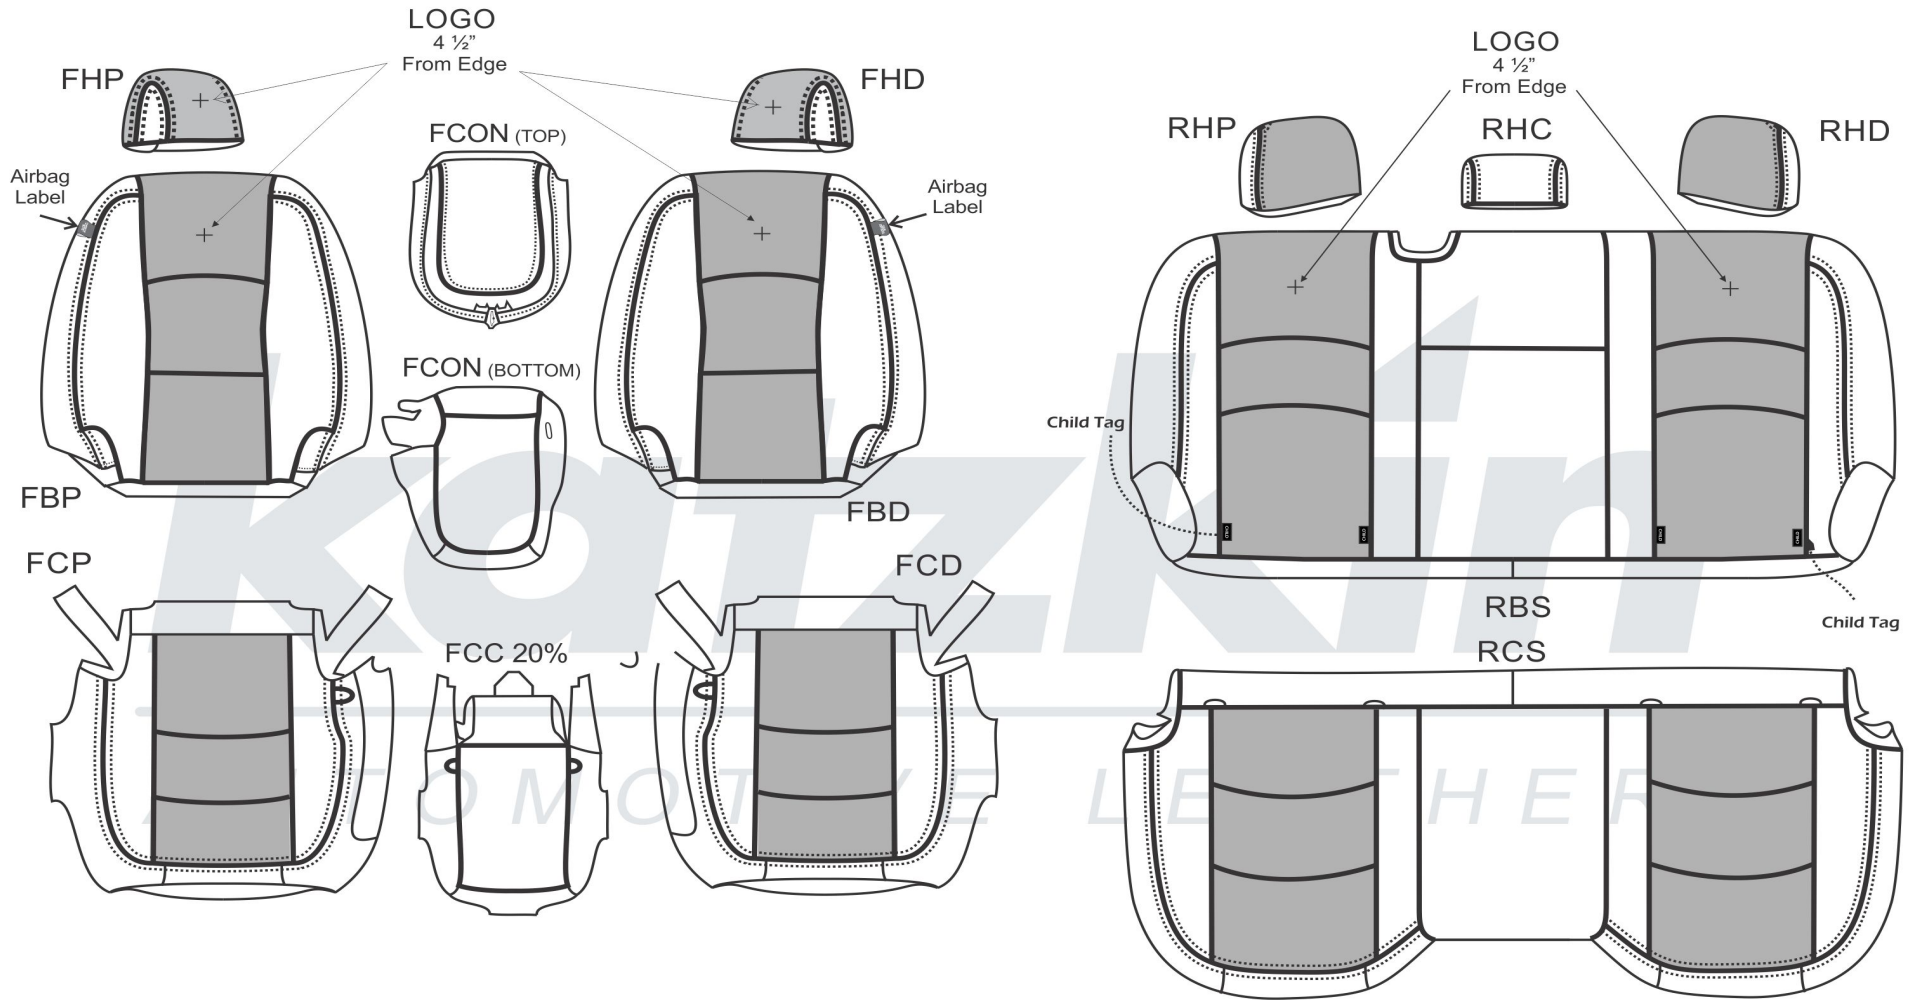

Other Seating Configurations	

NOTES:

katzkin
AUTOMOTIVE LEATHER

PATTERN SCHEMATIC

Ramon Avelar
Date Created: 02/14/2013
Revision: 6- 09/18/2018

L2DO07

2013-2017 Ram Crew Cab 1500/2500/3500
 Express/SLT with 40/20/40 Front Bench
 with Side Impact Airbags

SINGLE TONE

MIXING BUSINESS WITH LEATHER SINCE 1983

PATTERN SCHEMATIC

L2DO07

**2013-2017 Ram Crew Cab 1500/2500/3500
Express/SLT with 40/20/40 Front Bench
with Side Impact Airbags**

SINGLE TONE

PATTERN SCHEMATIC

L2DO07

2013-2017 Ram Crew Cab 1500/2500/3500
Express/SLT with 40/20/40 Front Bench
with Side Impact Airbags

CENTERS

PATTERN SCHEMATIC

L2DO07

2013-2017 Ram Crew Cab 1500/2500/3500
Express/SLT with 40/20/40 Front Bench
with Side Impact Airbags

INSERTS

PATTERN SCHEMATIC

L2DO07

2013-2017 Ram Crew Cab 1500/2500/3500

Express/SLT with 40/20/40 Front Bench

with Side Impact Airbags

COMBO

PATTERN SCHEMATIC