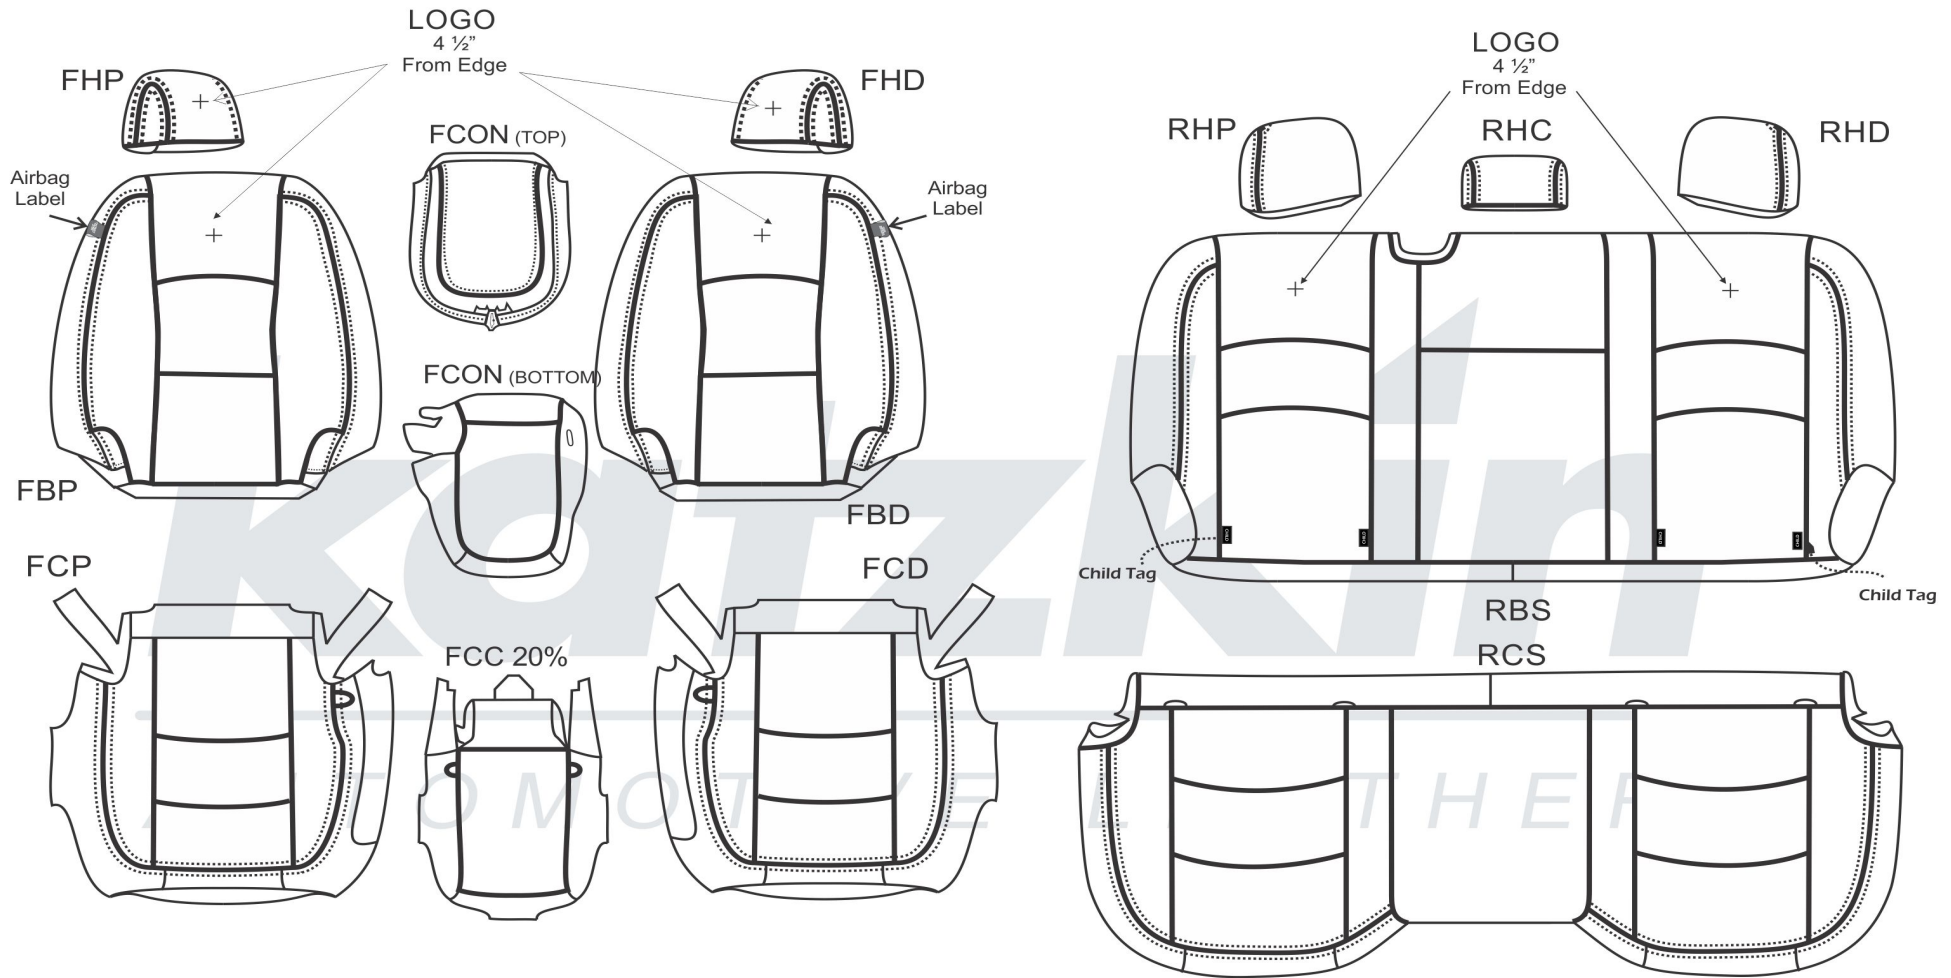

katzkin® NEW PATTERN DATA SHEET

PATTERN #

L2DO07

AVAILABLE

Ram Crew Cab 1500/2500/3500 Express/SLT '13-'17 w/ 40/20/40 Front Bench w/ Side Impact Airbags

Factory Color	Recommended Katzkin Color
Black	Black
Diesel Gray	Lapis
Canyon Brown	Coffee

Other Seating Configurations	

NOTES:

katzkin
AUTOMOTIVE LEATHER

PATTERN SCHEMATIC

Ramon Avelar
Date Created: 02/14/2013
Revision: 6- 09/18/2018

L2DO07

2013-2017 Ram Crew Cab 1500/2500/3500
 Express/SLT with 40/20/40 Front Bench
 with Side Impact Airbags

SINGLE TONE

MIXING BUSINESS WITH LEATHER SINCE 1983

PATTERN SCHEMATIC

L2DO07

**2013-2017 Ram Crew Cab 1500/2500/3500
Express/SLT with 40/20/40 Front Bench
with Side Impact Airbags**

SINGLE TONE

PATTERN SCHEMATIC

L2DO07

2013-2017 Ram Crew Cab 1500/2500/3500
Express/SLT with 40/20/40 Front Bench
with Side Impact Airbags

CENTERS

PATTERN SCHEMATIC

L2DO07

2013-2017 Ram Crew Cab 1500/2500/3500
Express/SLT with 40/20/40 Front Bench
with Side Impact Airbags