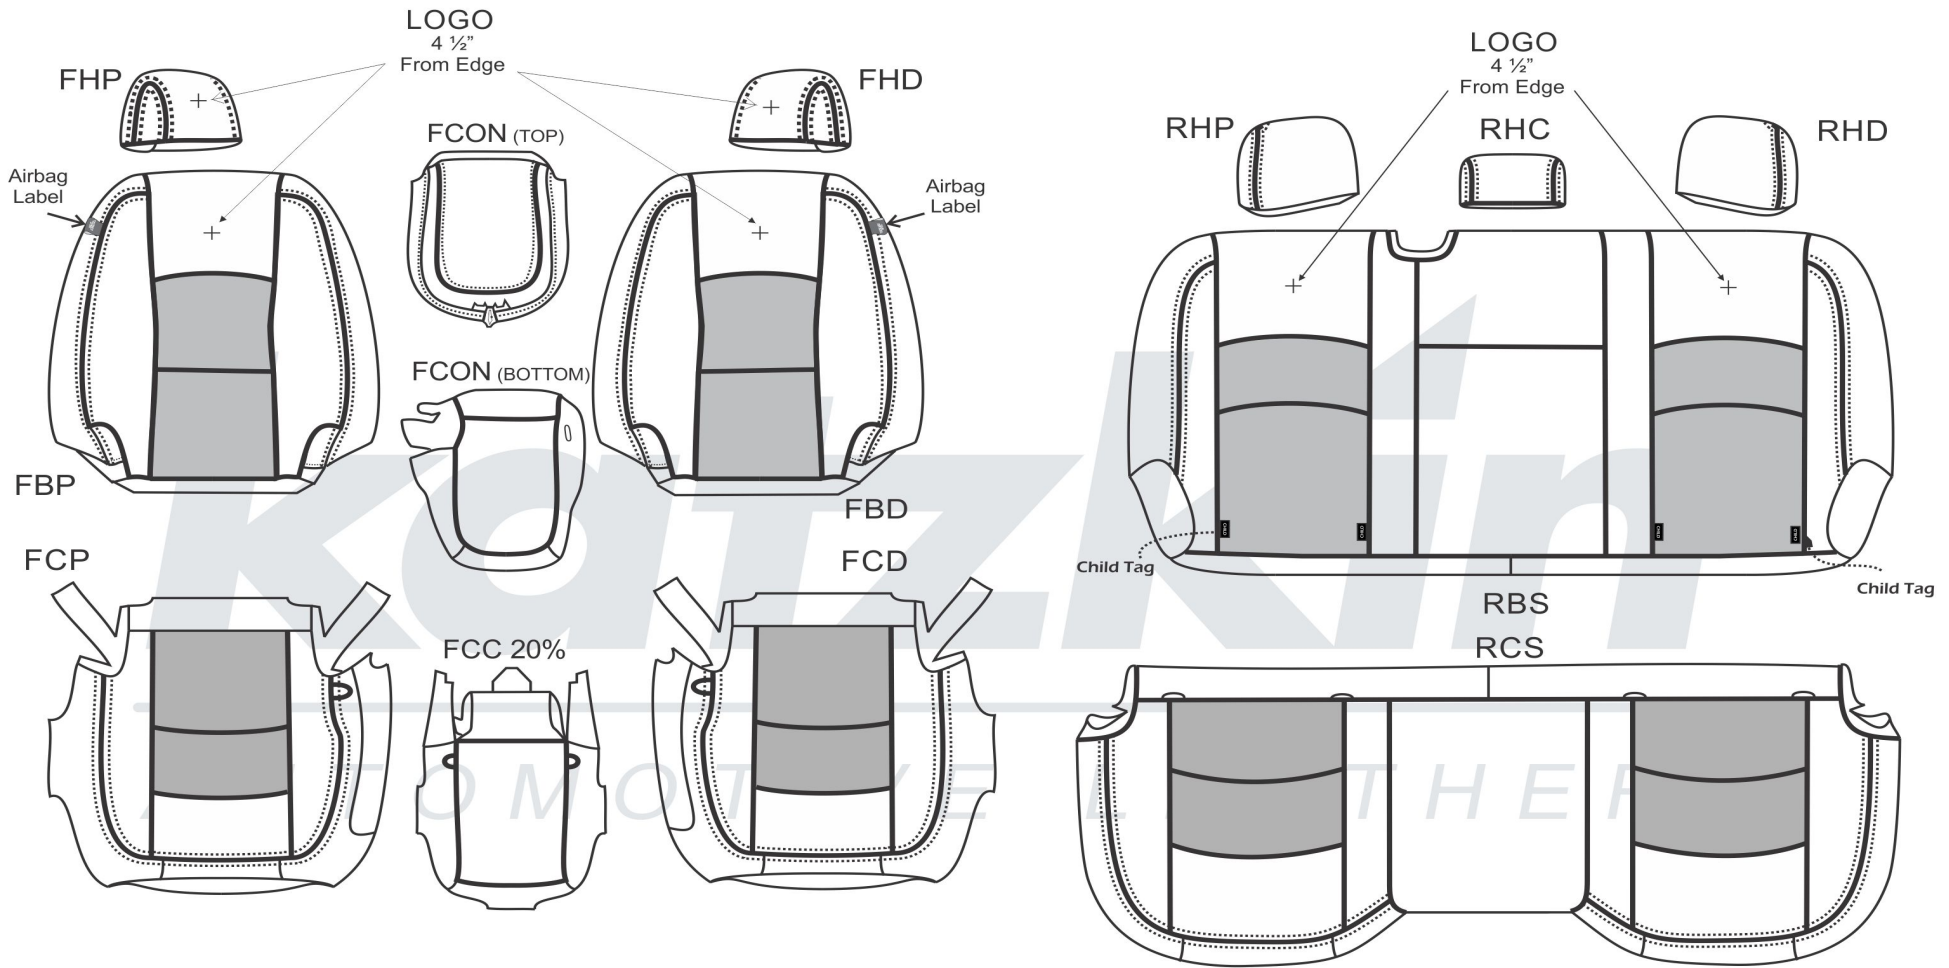

Other Seating Configurations	

NOTES:

katzkin
AUTOMOTIVE LEATHER

PATTERN SCHEMATIC

Ramon Avelar
Date Created: 02/14/2013
Revision: 6- 09/18/2018

L2DO07

2013-2017 Ram Crew Cab 1500/2500/3500
 Express/SLT with 40/20/40 Front Bench
 with Side Impact Airbags

SINGLE TONE

MIXING BUSINESS WITH LEATHER SINCE 1983

PATTERN SCHEMATIC

L2DO07

**2013-2017 Ram Crew Cab 1500/2500/3500
Express/SLT with 40/20/40 Front Bench
with Side Impact Airbags**

SINGLE TONE

PATTERN SCHEMATIC

L2DO07

2013-2017 Ram Crew Cab 1500/2500/3500
Express/SLT with 40/20/40 Front Bench
with Side Impact Airbags

CENTERS

PATTERN SCHEMATIC

L2DO07

2013-2017 Ram Crew Cab 1500/2500/3500
Express/SLT with 40/20/40 Front Bench
with Side Impact Airbags

INSERTS

PATTERN SCHEMATIC

L2DO07

2013-2017 Ram Crew Cab 1500/2500/3500

Express/SLT with 40/20/40 Front Bench

with Side Impact Airbags

COMBO

PATTERN SCHEMATIC