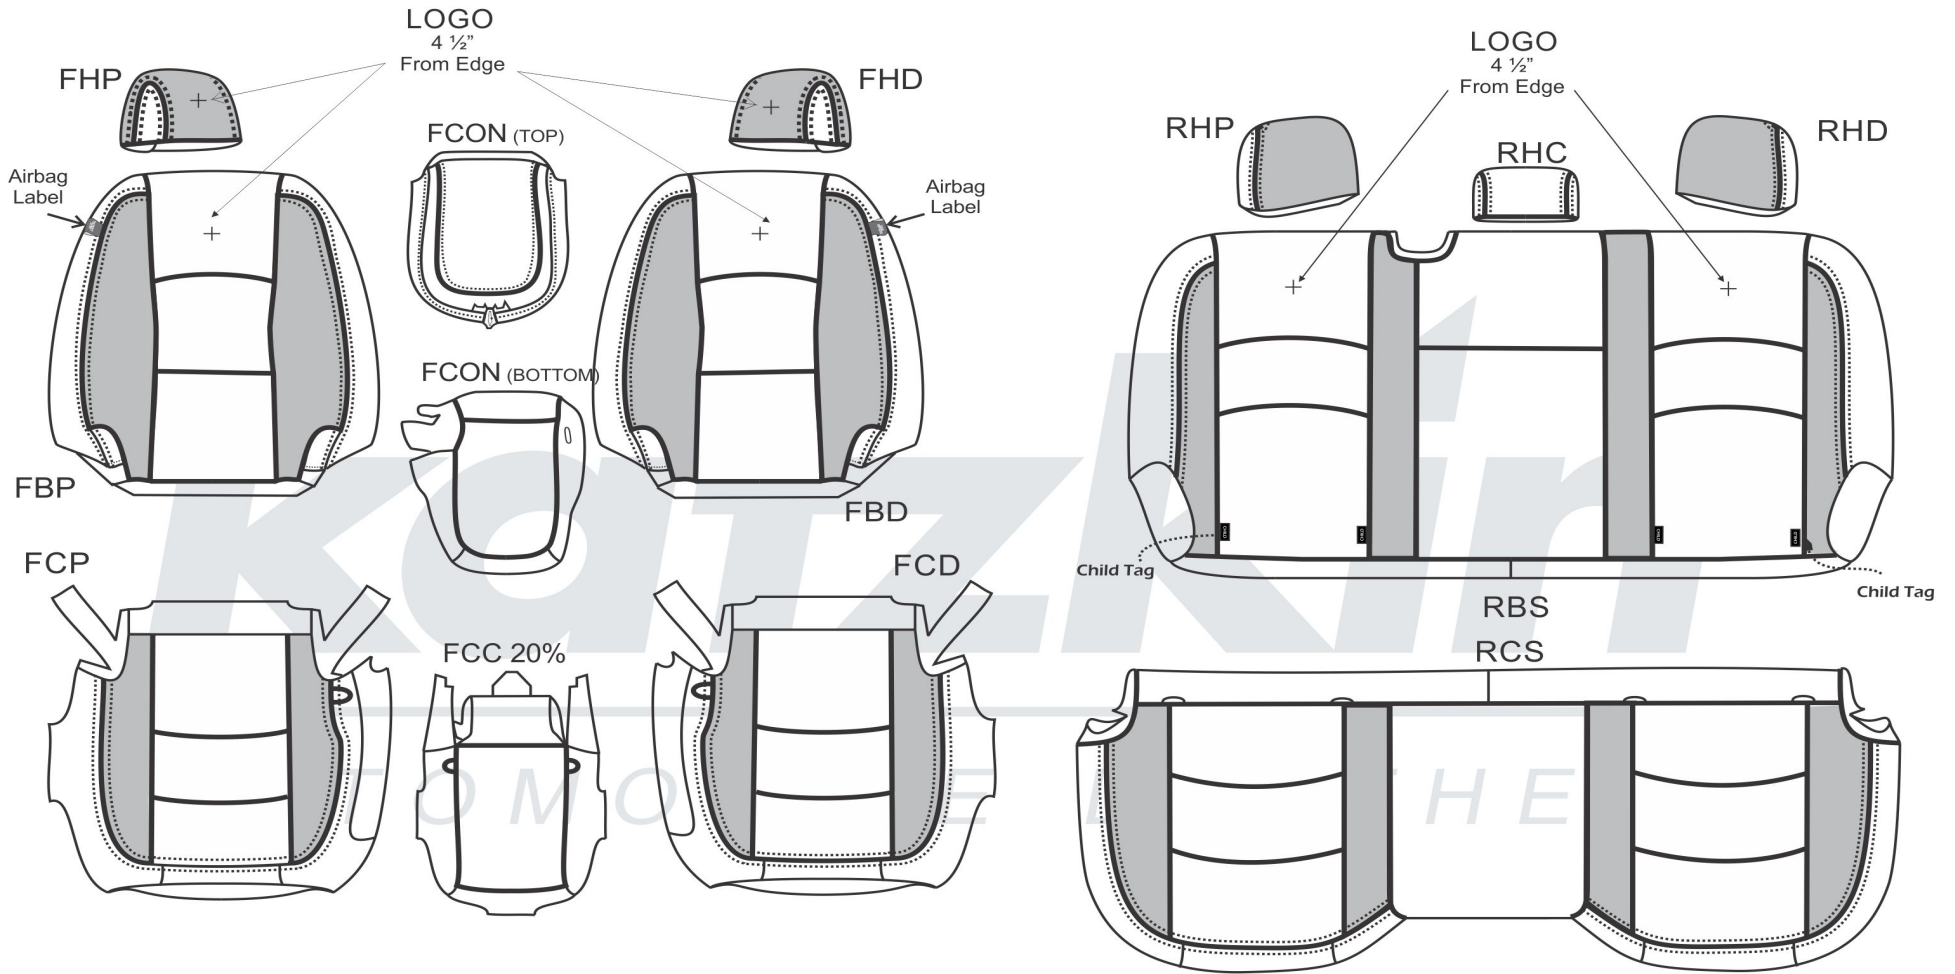

INSERTS

PATTERN SCHEMATIC

L2DO07

2013-2017 Ram Crew Cab 1500/2500/3500

Express/SLT with 40/20/40 Front Bench

with Side Impact Airbags

COMBO

PATTERN SCHEMATIC

L2DO07

**2013-2017 Ram Crew Cab 1500/2500/3500
Express/SLT with 40/20/40 Front Bench
with Side Impact Airbags**

BODY

PATTERN SCHEMATIC

L2DO07

**2013-2017 Ram Crew Cab 1500/2500/3500
Express/SLT with 40/20/40 Front Bench
with Side Impact Airbags**