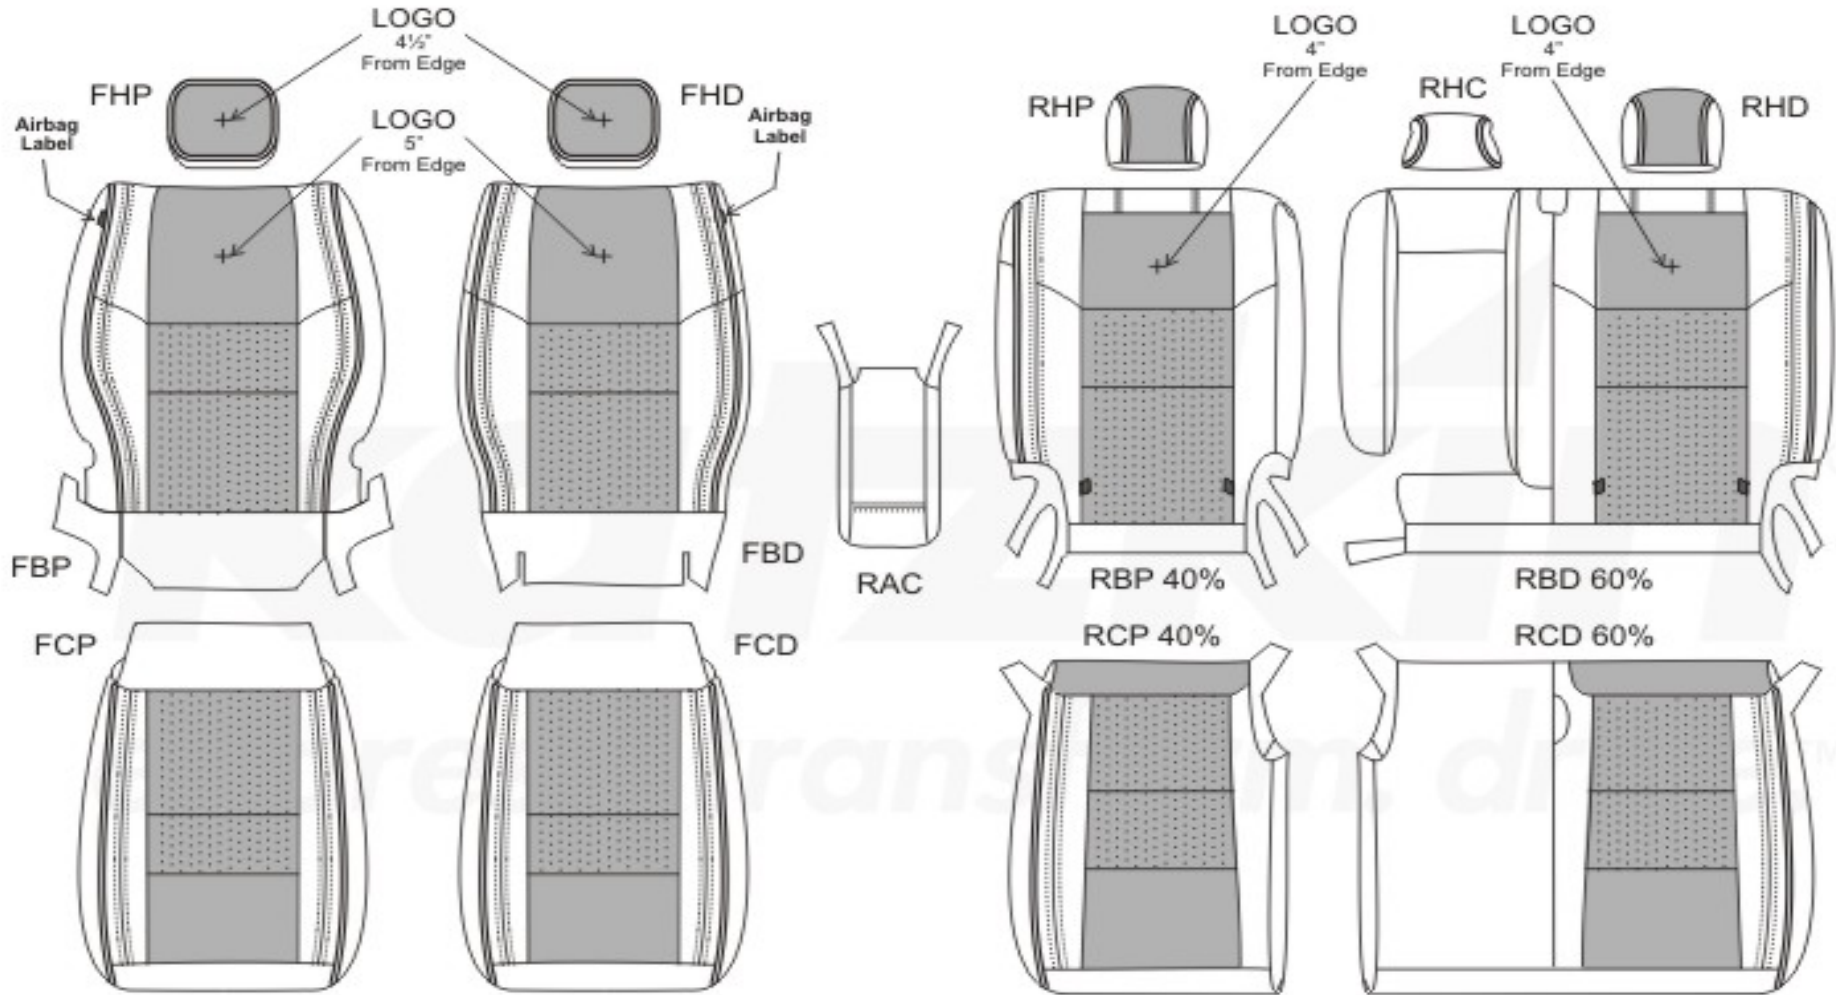

J2JE08

**2011 Jeep Grand Cherokee Laredo
(Factory Overland Flat Design)**

SINGLE TONE

MIXING BUSINESS WITH LEATHER SINCE 1983

PATTERN SCHEMATIC

J2JE08

2011 Jeep Grand Cherokee Laredo
 (Factory Overland Flat Design)

SINGLE TONE

PATTERN SCHEMATIC

J2JE08
 2011 Jeep Grand Cherokee Laredo
 (Factory Overland Flat Design)

CENTERS

PATTERN SCHEMATIC

J2JE08

**2011 Jeep Grand Cherokee Laredo
 (Factory Overland Flat Design)**

INSERTS