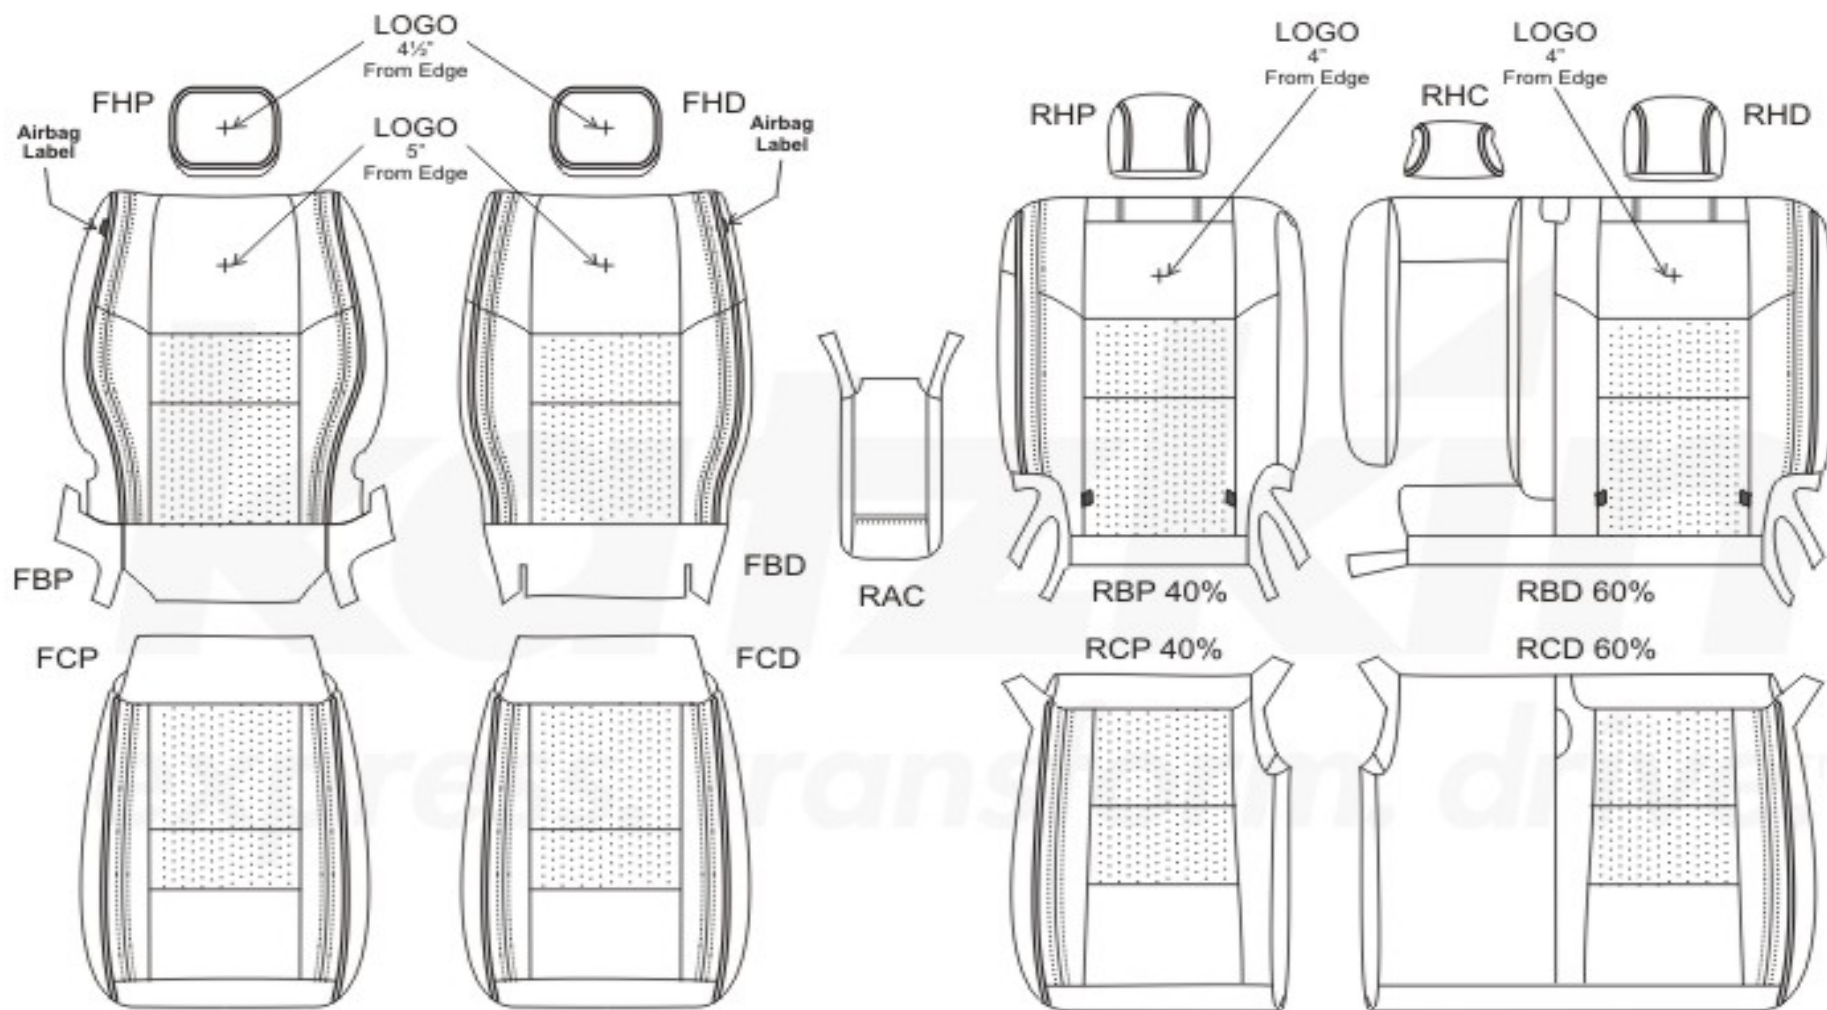

PATTERN SCHEMATIC

J2JE08

2011 Jeep Grand Cherokee Laredo
(Factory Overland Flat Design)

SINGLE TONE