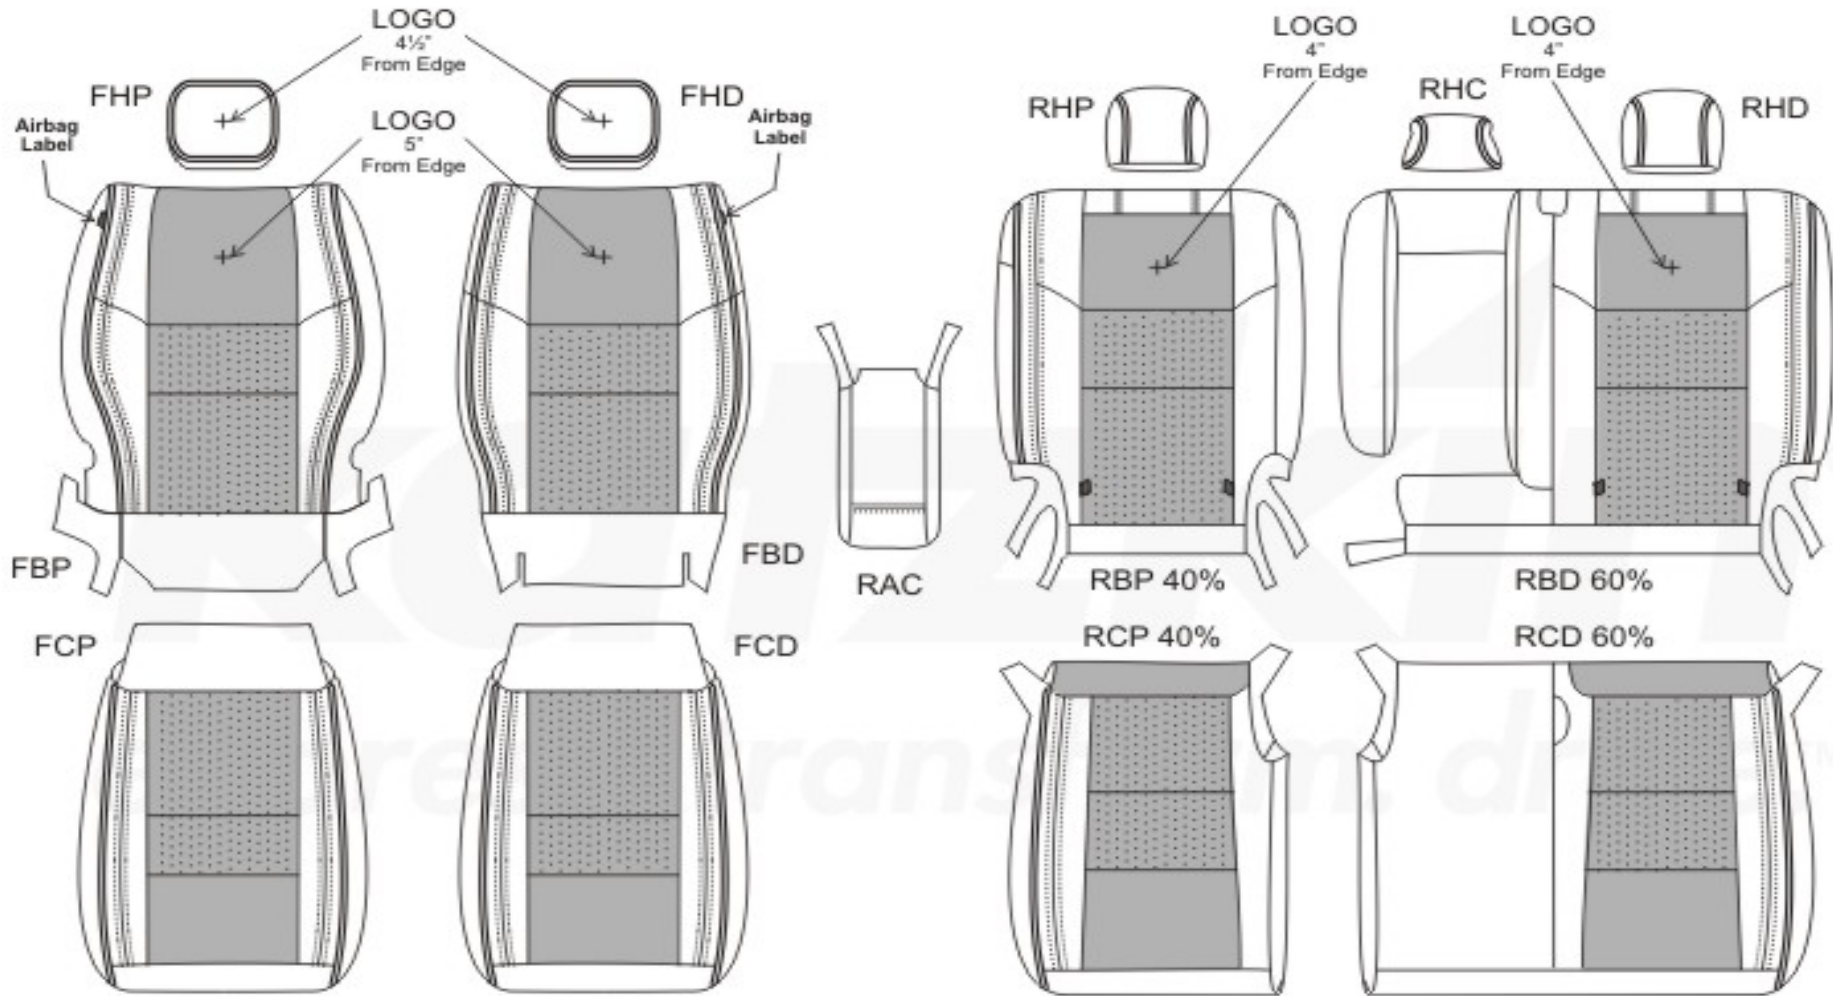

SINGLE TONE

PATTERN SCHEMATIC

J2JE08
 2011 Jeep Grand Cherokee Laredo
 (Factory Overland Flat Design)

CENTERS

PATTERN SCHEMATIC

J2JE08

**2011 Jeep Grand Cherokee Laredo
 (Factory Overland Flat Design)**

INSERTS

PATTERN SCHEMATIC

J2JE08
 2011 Jeep Grand Cherokee Laredo
 (Factory Overland Flat Design)

COMBO

PATTERN SCHEMATIC

J2JE08
 2011 Jeep Grand Cherokee Laredo
 (Factory Overland Flat Design)

BODY

PATTERN SCHEMATIC