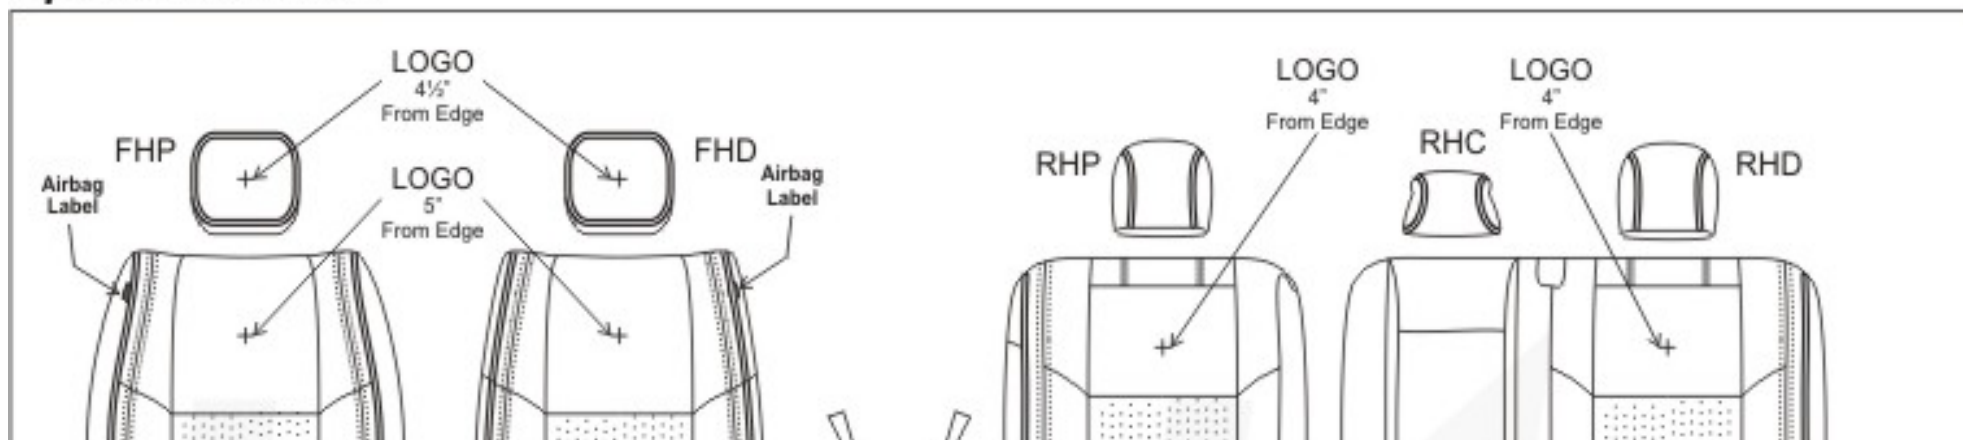

Katzkin® NEW PATTERN DATA SHEET

PATTERN #

J2JE08

AVAILABLE

Jeep Grand Cherokee Laredo '11 w/Side AB's (Factory Overland Flat Design)

Factory Color	Recommended Katzkin Color
Black	Black
Dark Greystone (2011-13)	Grey
Light Frost Beige (2014-16)	Adobe

Other Seating Configurations	

NOTES:

katzkin
express. transform. drive.™

PATTERN SCHEMATIC

Marco Garcia
Date Created: 10/03/2011
Revision: 0 - 10/03/2011