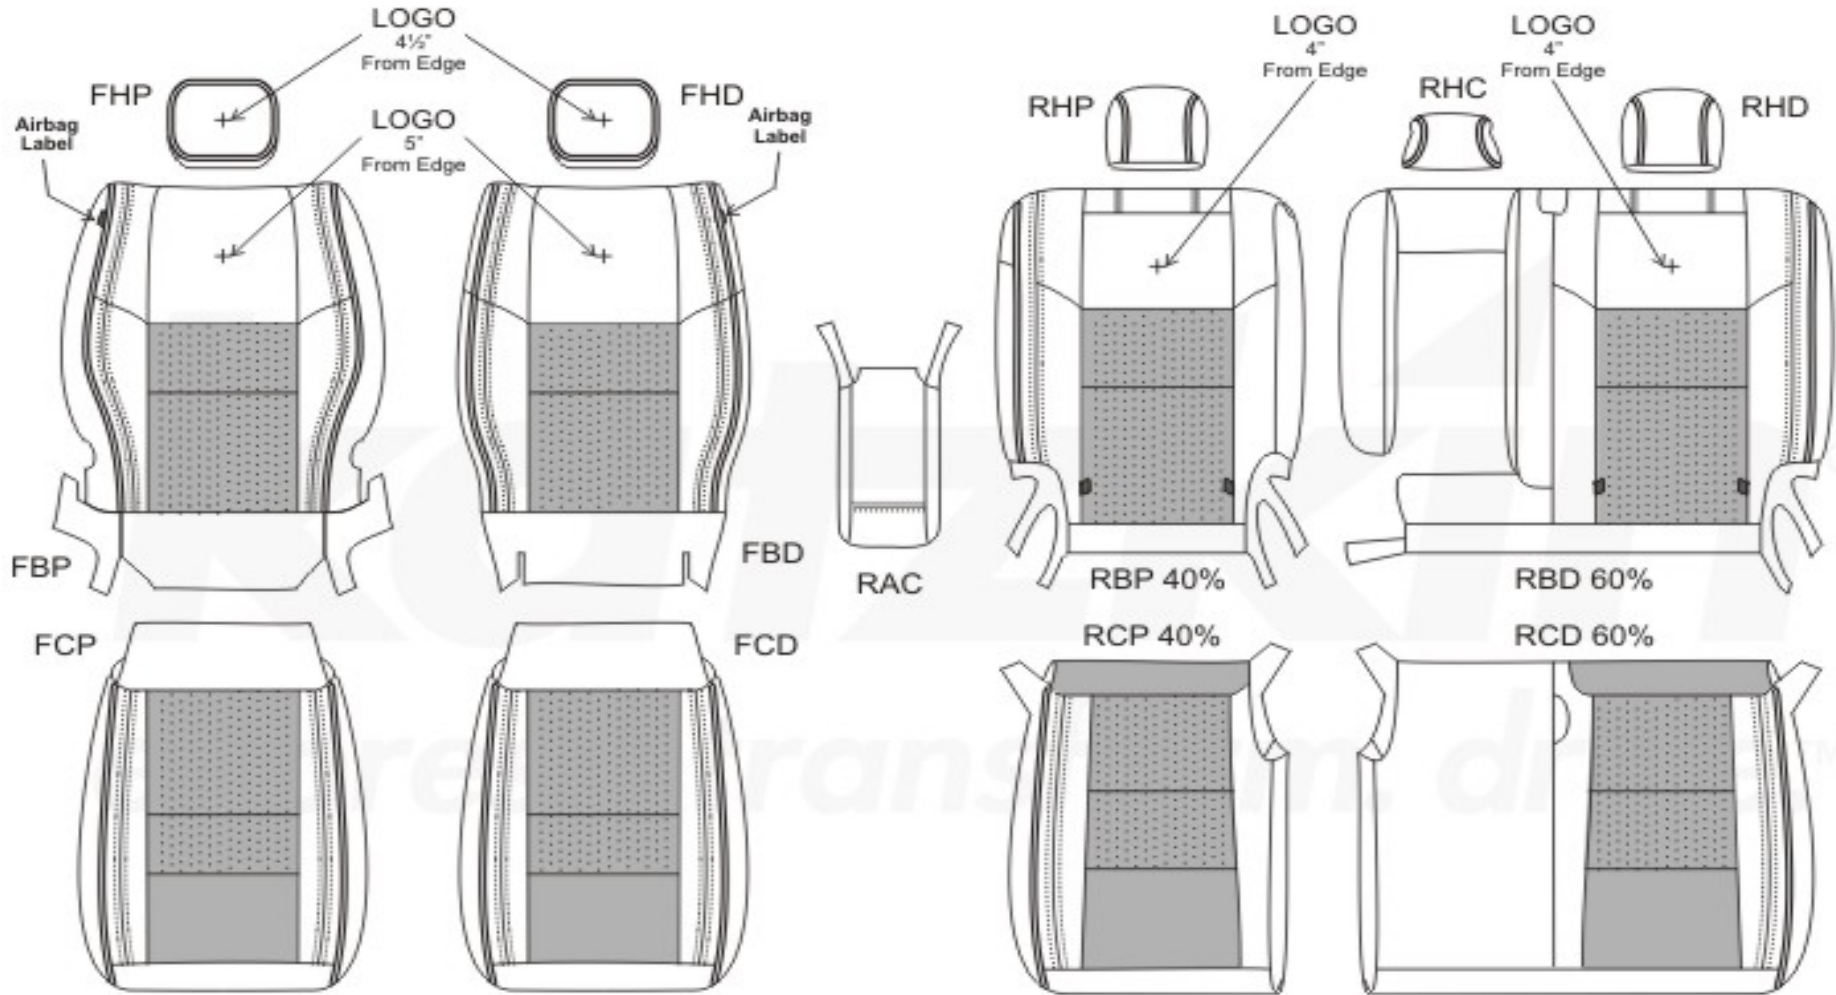

SINGLE TONE

PATTERN SCHEMATIC

J2JE08
 2011 Jeep Grand Cherokee Laredo
 (Factory Overland Flat Design)

CENTERS

PATTERN SCHEMATIC

J2JE08

**2011 Jeep Grand Cherokee Laredo
 (Factory Overland Flat Design)**

INSERTS

PATTERN SCHEMATIC

J2JE08
 2011 Jeep Grand Cherokee Laredo
 (Factory Overland Flat Design)

COMBO

PATTERN SCHEMATIC

J2JE08
 2011 Jeep Grand Cherokee Laredo
 (Factory Overland Flat Design)

BODY

PATTERN SCHEMATIC