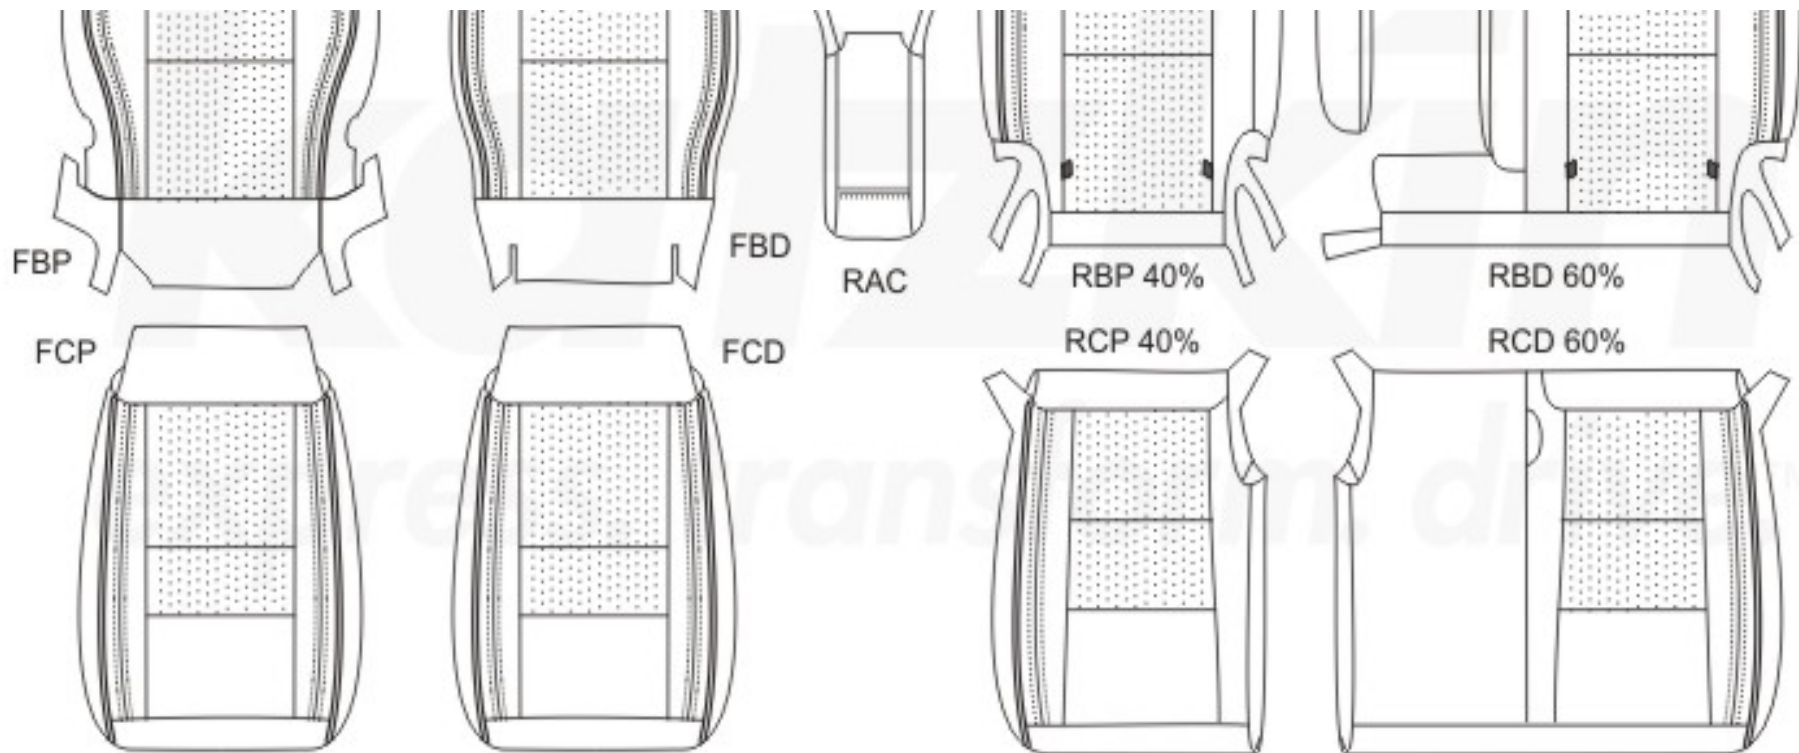

| Other Seating Configurations | |
|------------------------------|--|
| | |
| | |
| | |
| | |

NOTES:

katzkin
express. transform. drive.™

PATTERN SCHEMATIC

Marco Garcia
Date Created: 10/03/2011
Revision: 0 - 10/03/2011