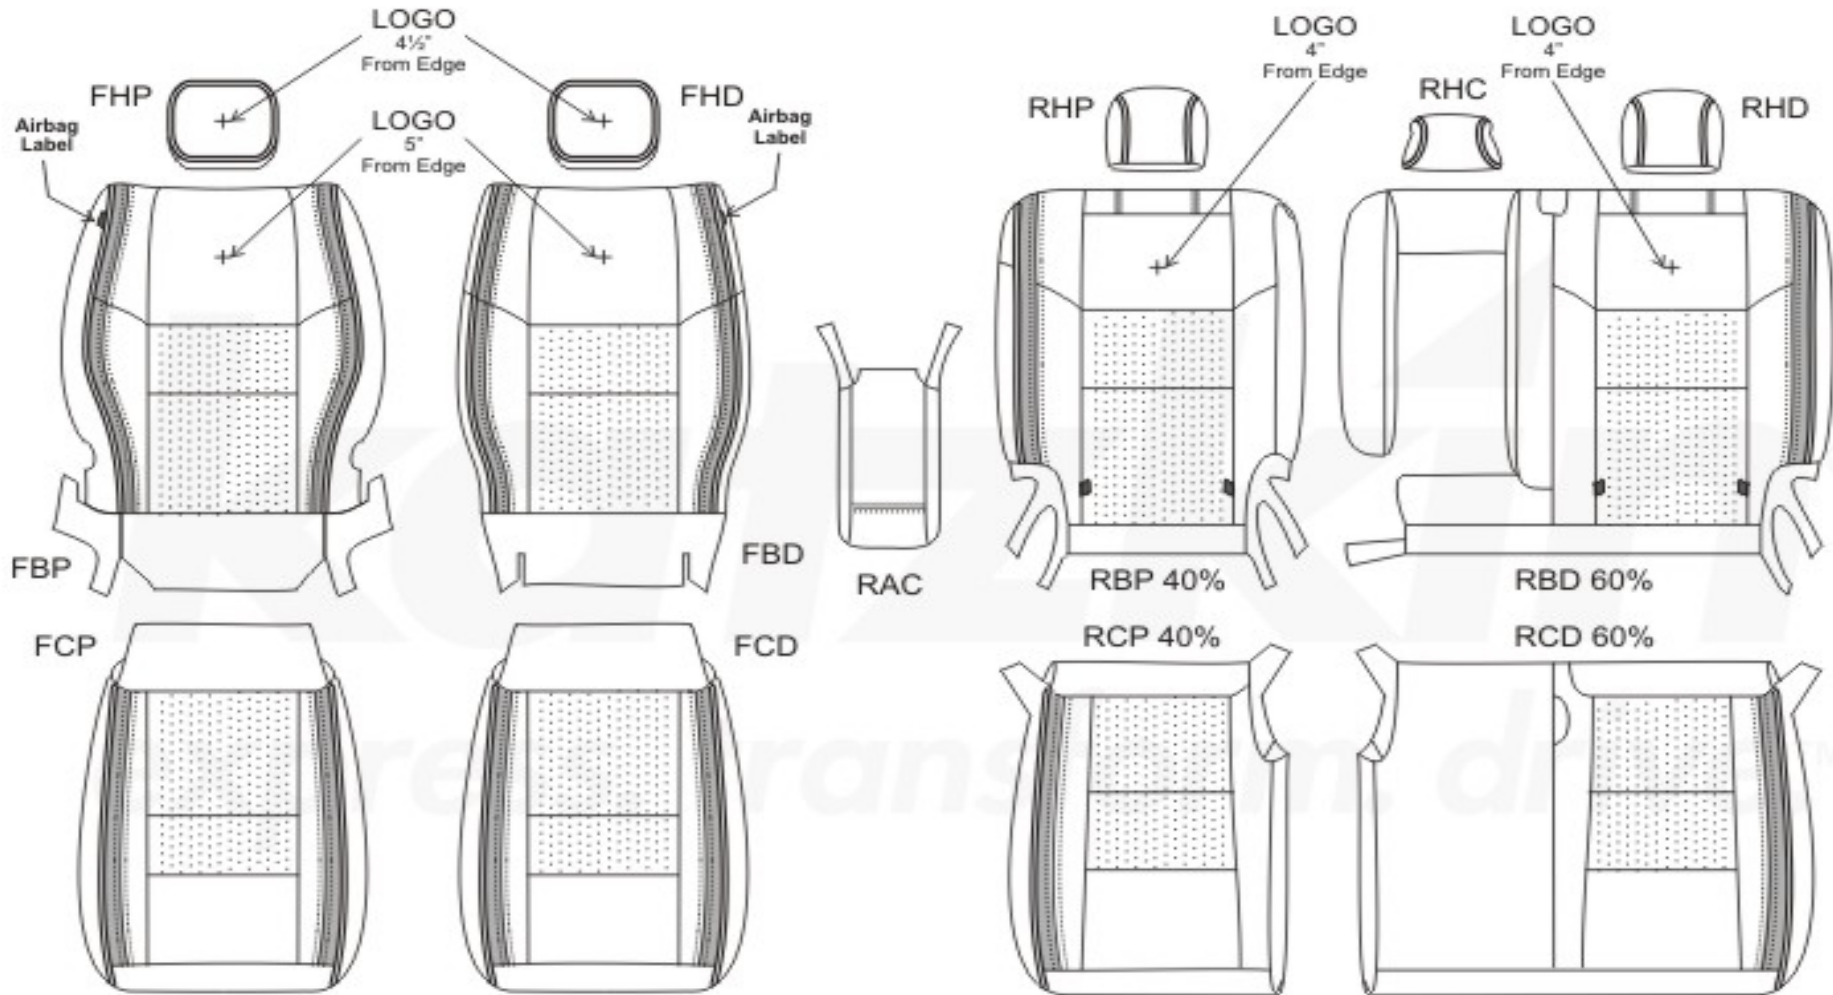

PATTERN SCHEMATIC

J2JE08
 2011 Jeep Grand Cherokee Laredo
 (Factory Overland Flat Design)

COMBO

PATTERN SCHEMATIC

J2JE08
 2011 Jeep Grand Cherokee Laredo
 (Factory Overland Flat Design)

BODY

PATTERN SCHEMATIC