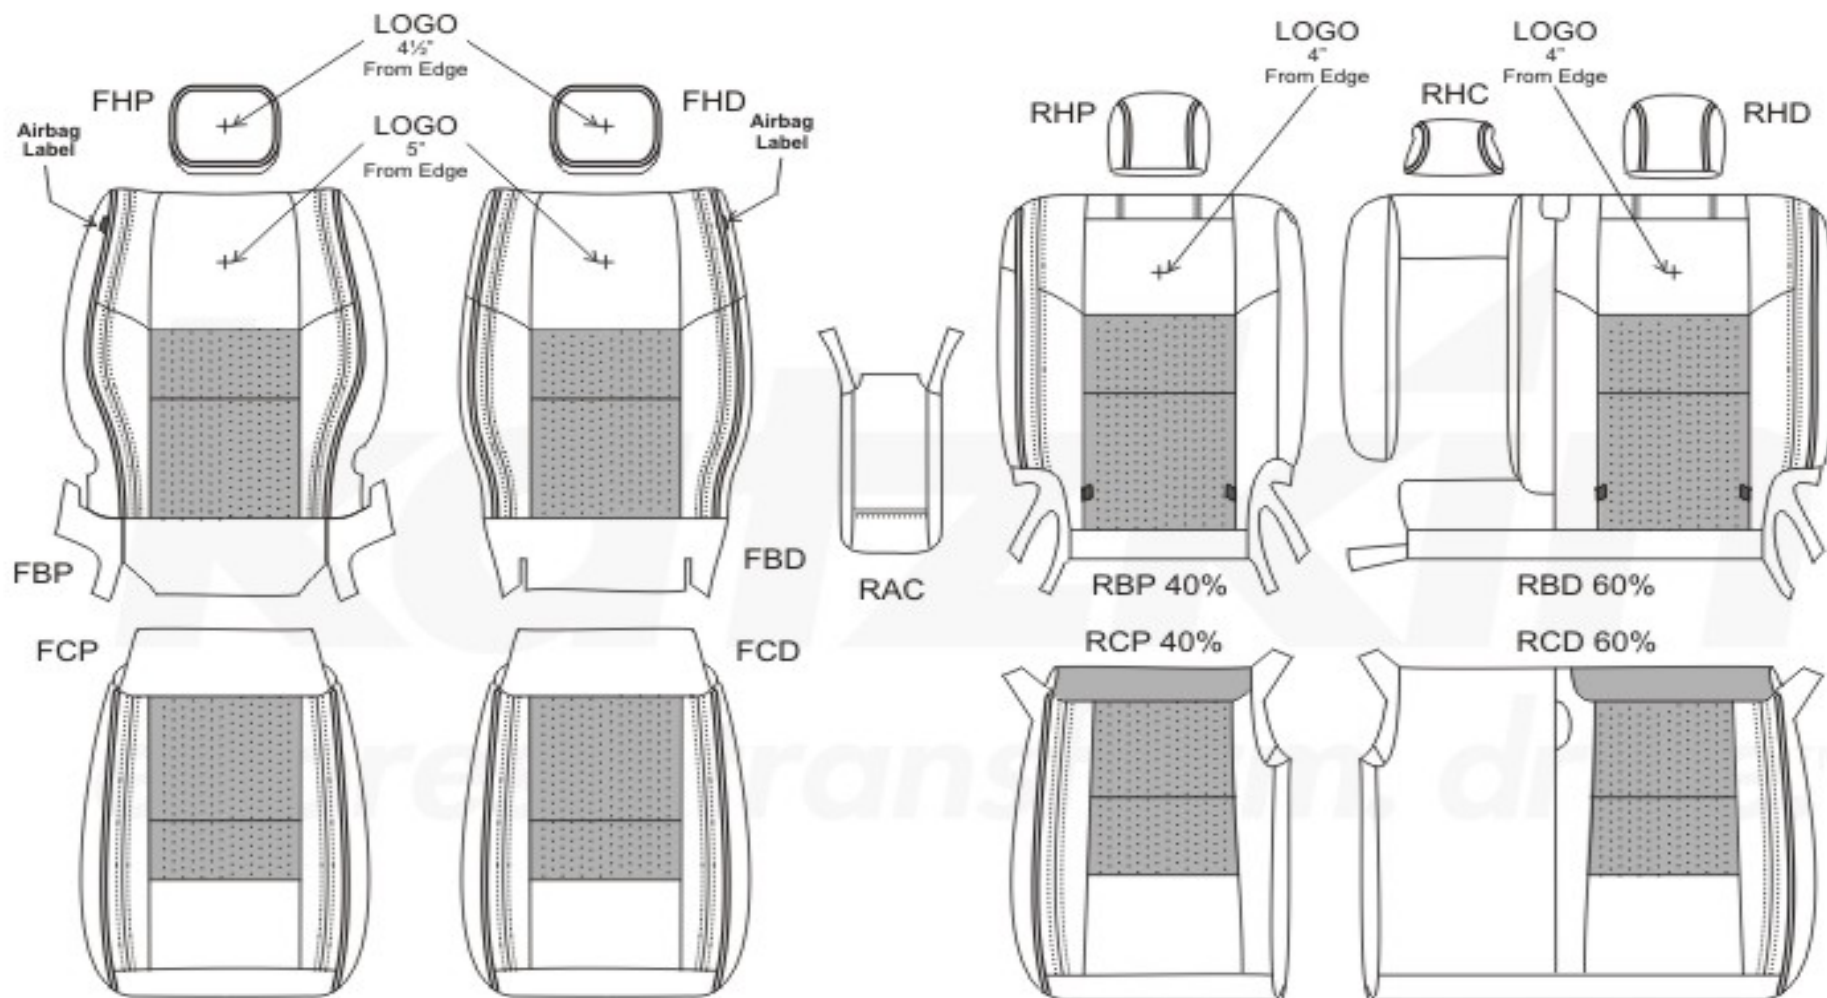

SINGLE TONE

PATTERN SCHEMATIC

J2JE08
 2011 Jeep Grand Cherokee Laredo
 (Factory Overland Flat Design)

CENTERS

PATTERN SCHEMATIC

J2JE08

**2011 Jeep Grand Cherokee Laredo
 (Factory Overland Flat Design)**

INSERTS

PATTERN SCHEMATIC

J2JE08
 2011 Jeep Grand Cherokee Laredo
 (Factory Overland Flat Design)

COMBO

PATTERN SCHEMATIC

J2JE08
 2011 Jeep Grand Cherokee Laredo
 (Factory Overland Flat Design)

BODY

PATTERN SCHEMATIC