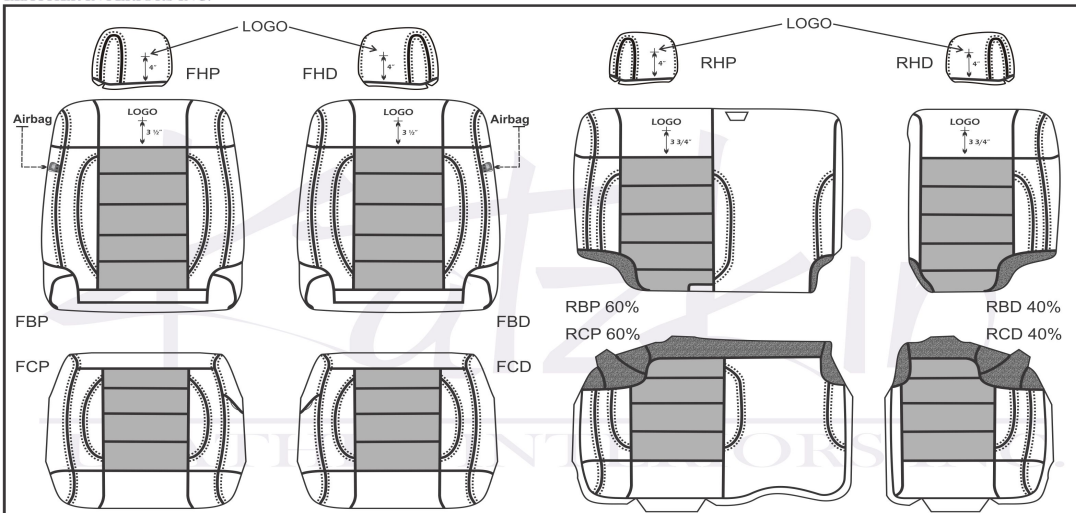

PATTERN SCHEMATIC

Marco Garcia
Date Created: 09/25/2006
Revision: 2 - 02/02/2018

GJE73
'08 Jeep Wrangler 4Door Unlimited
W/ Side Impact Airbags

INSERTS