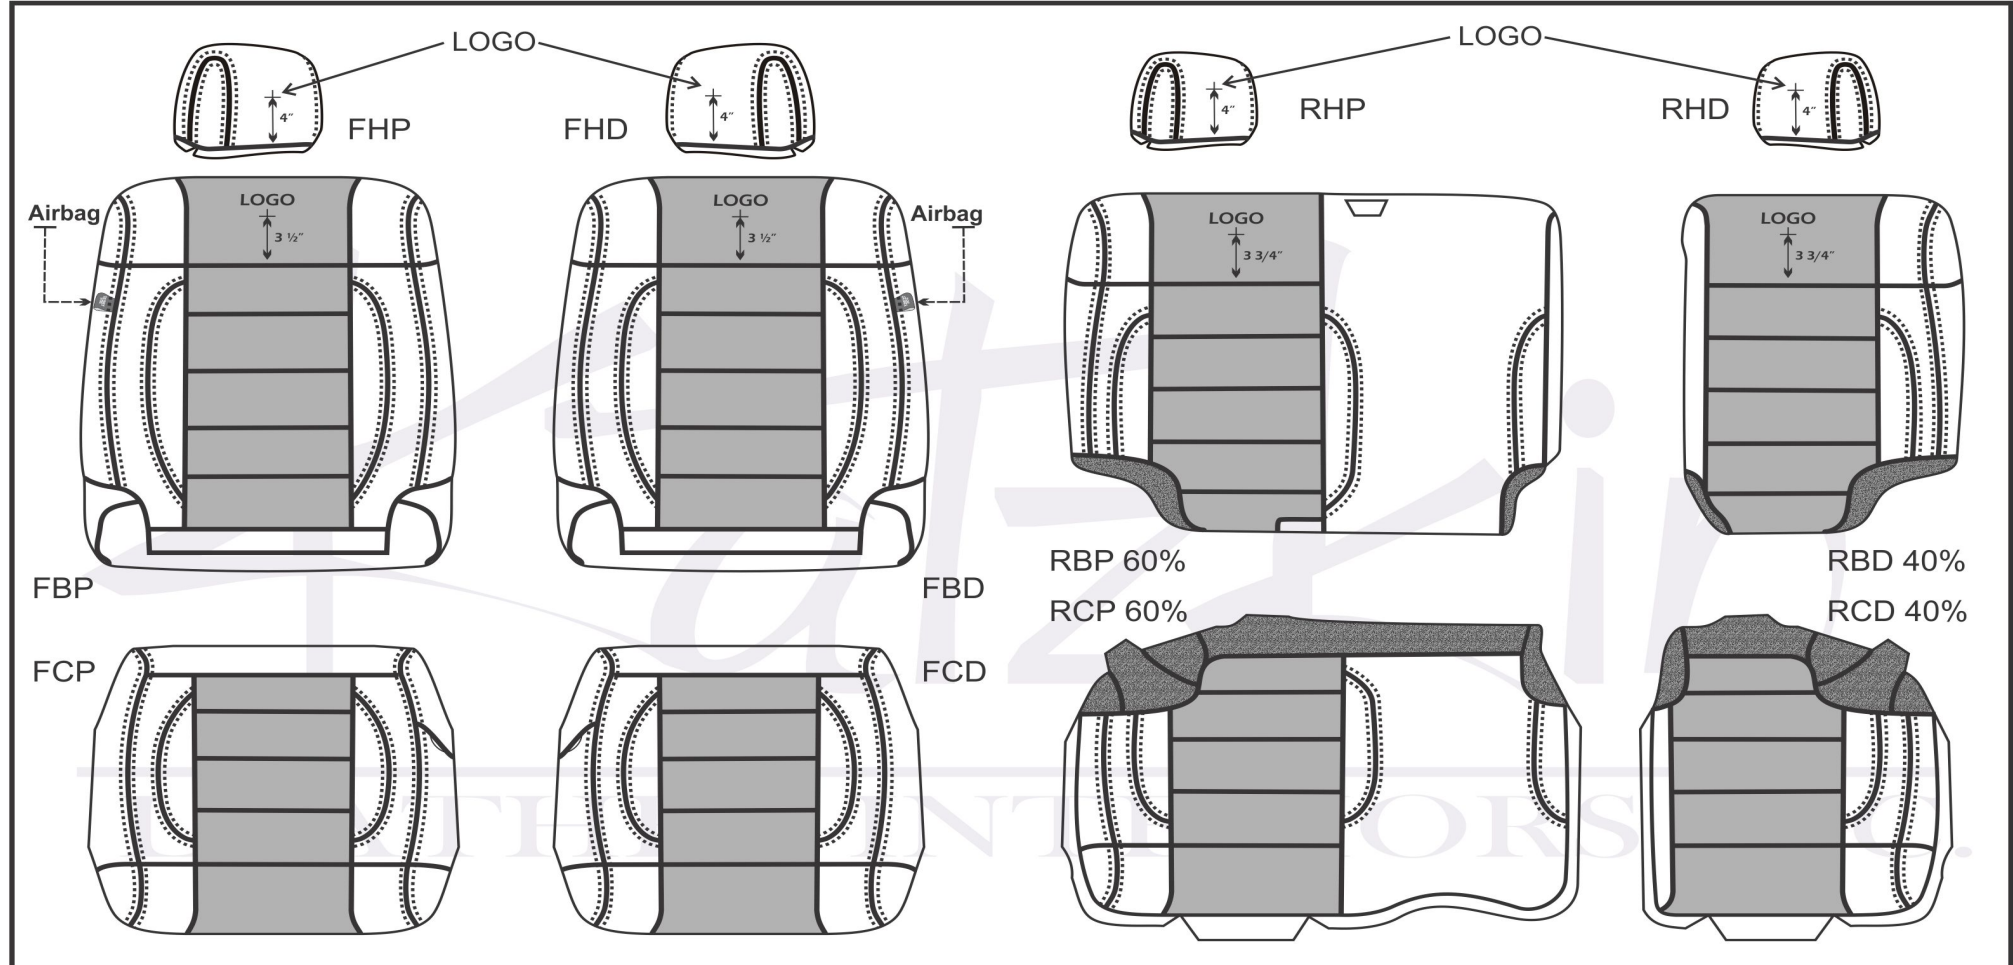

PATTERN SCHEMATIC

GJE73

**'08 Jeep Wrangler 4Door Unlimited
W/ Side Impact Airbags**

BODY

Fronts		Middles		Rears	
FHP	Front Headrests	MHP	Middle Headrests	RHP	Rear Headrests
FHD	Driver/Passenger	MHC	Driver/Center/Passenger	RHC	Driver/Center/Passenger
FBP	Front Backs	MBP40%	Middle Backs	RBP40%	Rears Backs
FBD	Driver/Passenger	MBD60%	Driver/Passenger	RBD60%	Driver/Passenger
FCP	Front Seats	MCP	Middle Seats	RCP	Rear Seats
FCD	Driver/Passenger	MCD	Driver/Passenger	RCD	Driver/Passenger
FAP	Front Armrests	MCS	Middle Cushion	RCS	Rear Cushion
FAD	Driver/Passenger		Solid Bench		Solid Bench
FCON	Front Console	MBS	Middle Back	RBS	Rear Back
			Solid Bench		Solid Bench
MIS	MISCELLANEOUS	MAP	Middle Armrests	RAP	Rear Armrests
		MAD	Driver/Passenger	RAD	Driver/Passenger