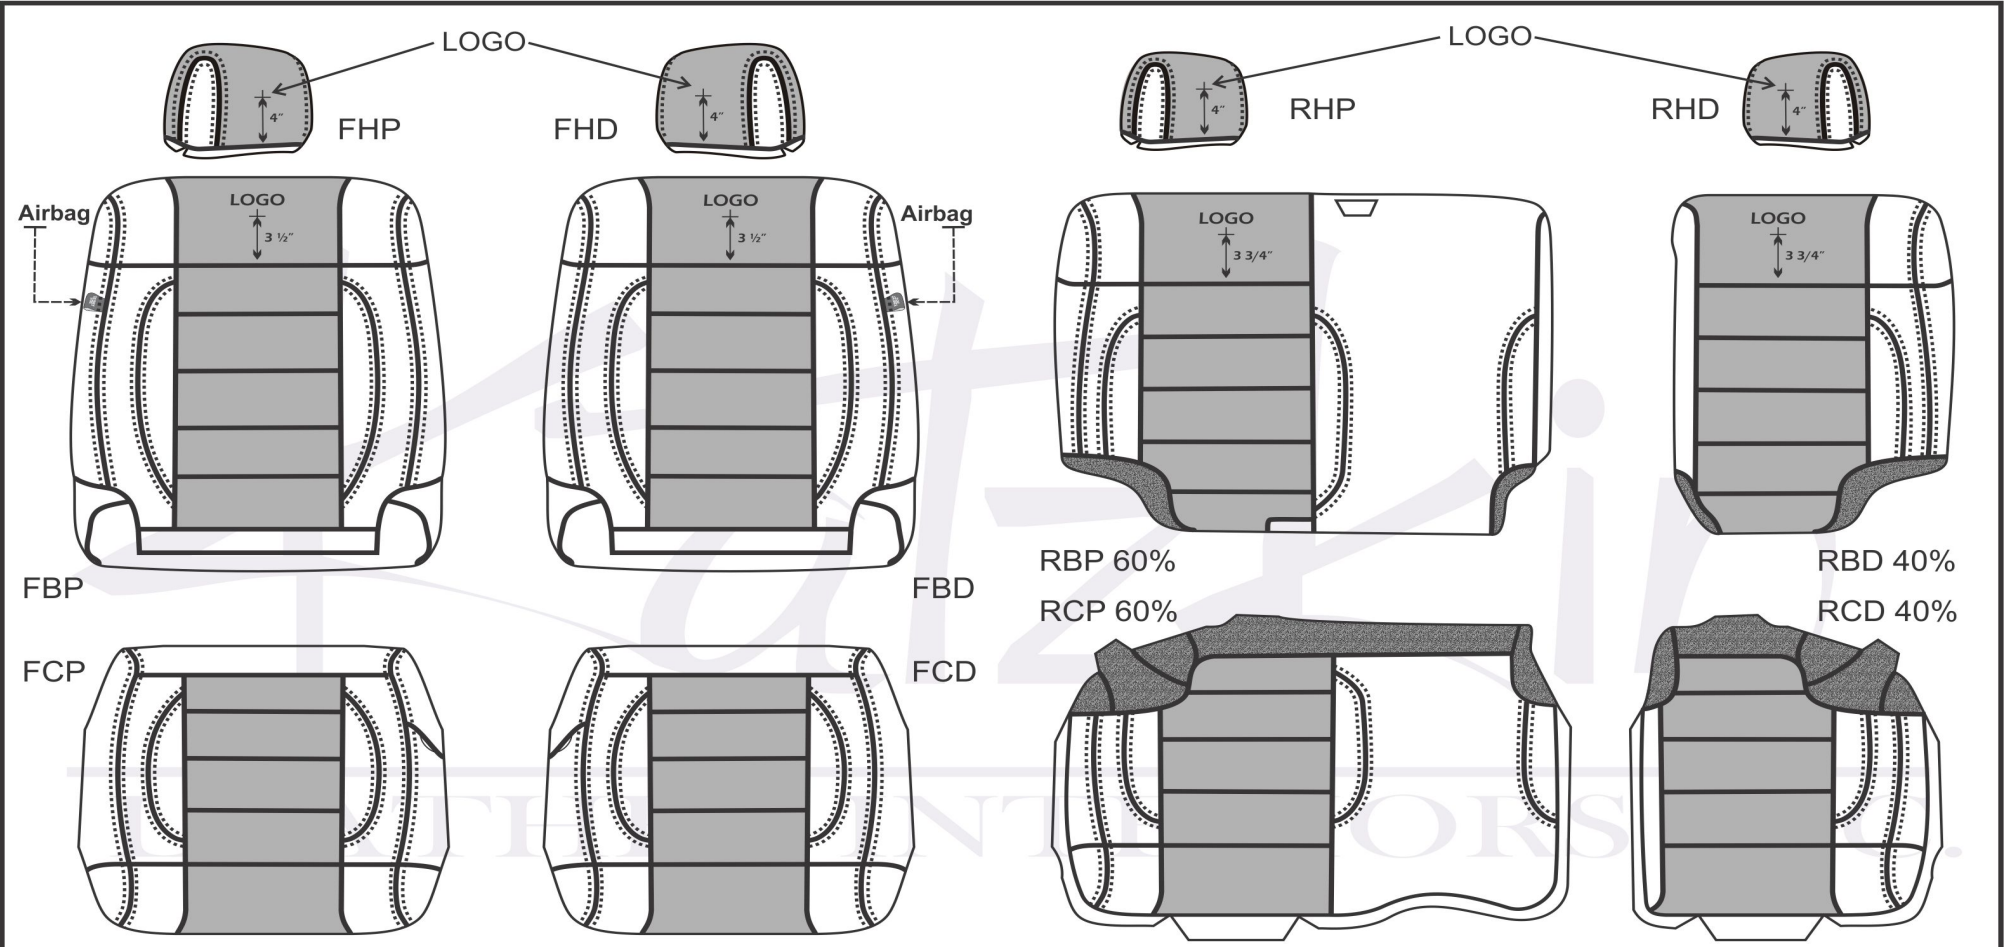

MIXING BUSINESS WITH LEATHER SINCE 1983

PATTERN SCHEMATIC

GJE73
'08 Jeep Wrangler 4Door Unlimited
W/ Side Impact Airbags

SINGLE TONE

Fronts		Middles		Rears	
FHP	Front Headrests	MHP	Middle Headrests	RHP	Rear Headrests
FHD	Driver/Passenger	MHC	Driver/Center/Passenger	RHC	Driver/Center/Passenger
FBP	Front Backs	MGP60%	Middle Backs	RBP40%	Rear Backs
FBD	Driver/Passenger	MDD60%	Driver/Passenger	RDD60%	Driver/Passenger
FCP	Front Seats	MCP	Middle Seats	RCP	Rear Seats
FCD	Driver/Passenger	MCD	Driver/Passenger	RCD	Driver/Passenger
FAP	Front Armrests	MCS	Middle Cushion	RCS	Rear Cushion
FAD	Driver/Passenger	MCS	Solid Bench	RCS	Solid Bench
FCON	Front Console	MBS	Middle Back	RBS	Rear Back
		MBS	Solid Bench	RBS	Solid Bench
MIS	MISCELLANEOUS	MAP	Middle Armrests	RAP	Rear Armrests
		MAD	Driver/Passenger	RAD	Driver/Passenger

PATTERN SCHEMATIC

GJE73

'08 Jeep Wrangler 4Door Unlimited
W/ Side Impact Airbags

CENTERS

Fronts		Middles		Rears	
FHP	Front Headrests	MHP	Middle Headrests	RHP	Rear Headrests
FHD	Driver/Passenger	MHC	Driver/Center/Passenger	RHC	Driver/Center/Passenger
FBP	Front Backs	MBP40%	Middle Backs	RBP40%	Rears Backs
FBD	Driver/Passenger	MBD60%	Driver/Passenger	RBD60%	Driver/Passenger
FCP	Front Seats	MCP	Middle Seats	RCP	Rear Seats
FCD	Driver/Passenger	MCD	Driver/Passenger	RCD	Driver/Passenger
FAP	Front Armrests	MCS	Middle Cushion	RCS	Rear Cushion
FAD	Driver/Passenger		Solid Bench		Solid Bench
FCON	Front Console	MBS	Middle Back	RBS	Rear Back
			Solid Bench		Solid Bench
MIS	MISCELLANEOUS	MAP	Middle Armrests	RAP	Rear Armrests
		MAD	Driver/Passenger	RAD	Driver/Passenger