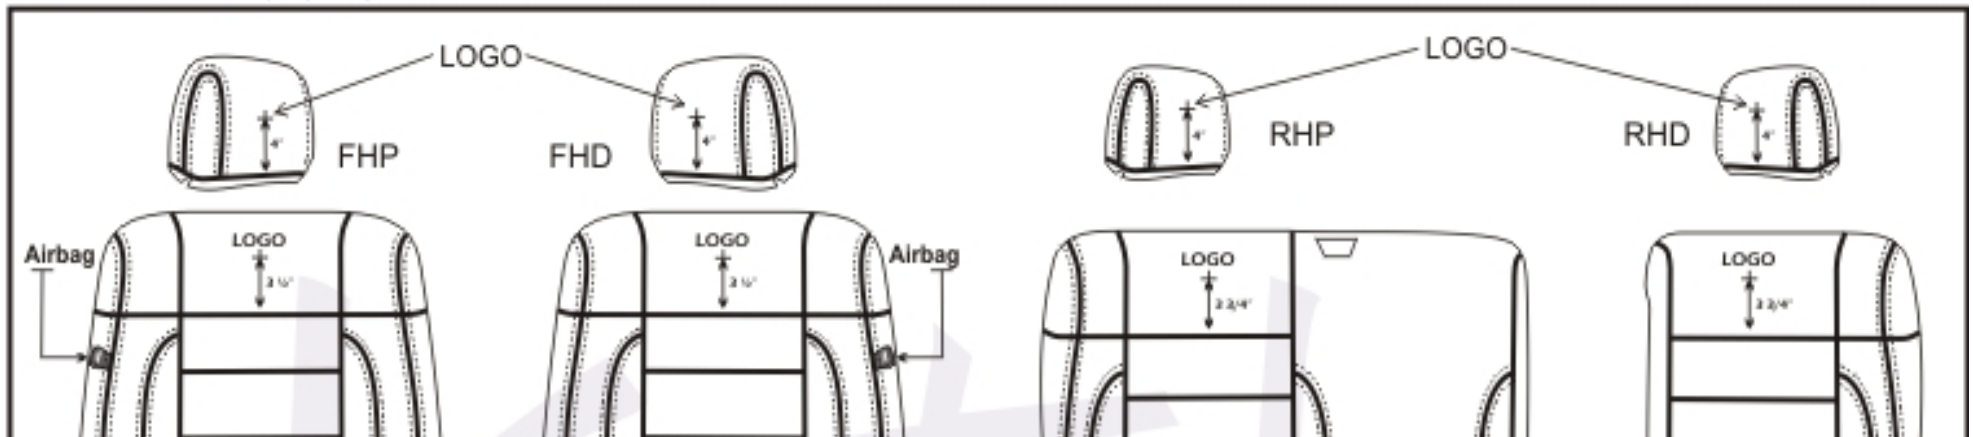

Other Seating Configurations	
Wrangler 4Dr Unlimited wo/AB's	Use Pattern #GJE72

NOTES:

Katzkin

PATTERN SCHEMATIC

Marco Garcia
Date Created: 09/25/2006
Revision: 1 - 11/06/2008

LEATHER INTERIORS INC.

FBP

FBD