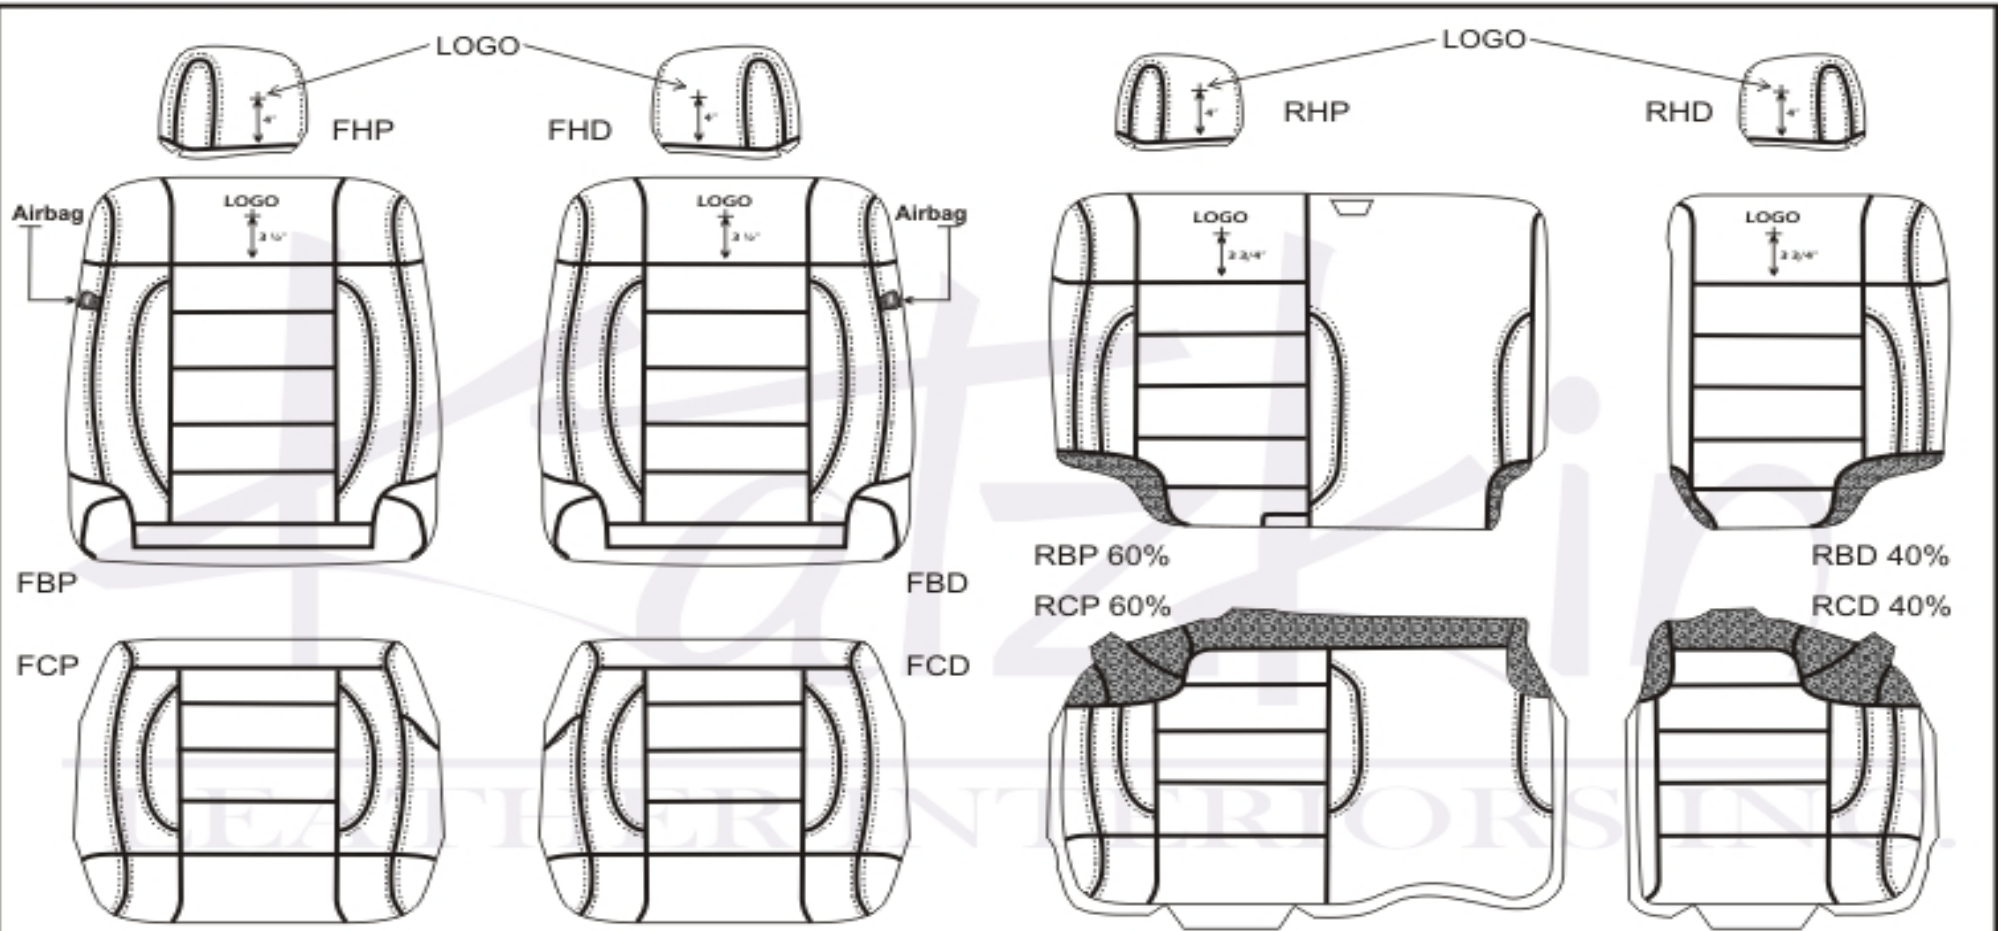

PATTERN SCHEMATIC

GJE73
'08 Jeep Wrangler 4Door Unlimited
W/ Side Impact Airbags

SINGLE TONE

Fronts		Middles		Rears	
FHP	Front Headrests	MHP	Middle Headrests	RHP	Rear Headrests
FHD	Driver/Passenger	MHC	Driver/Center/Passenger	RHC	Driver/Center/Passenger
FBP	Front Backs	MGP60%	Middle Backs	RBP40%	Rear Backs
FBD	Driver/Passenger	MDD60%	Driver/Passenger	RDD60%	Driver/Passenger
FCP	Front Seats	MCP	Middle Seats	RCP	Rear Seats
FCD	Driver/Passenger	MCD	Driver/Passenger	RCD	Driver/Passenger
FAP	Front Armrests	MCS	Middle Cushion	RCS	Rear Cushion
FAD	Driver/Passenger	MCS	Solid Bench	RCS	Solid Bench
FCON	Front Console	MBS	Middle Back	RBS	Rear Back
		MBS	Solid Bench	RBS	Solid Bench
MIS	MISCELLANEOUS	MAP	Middle Armrests	RAP	Rear Armrests
		MAD	Driver/Passenger	RAD	Driver/Passenger