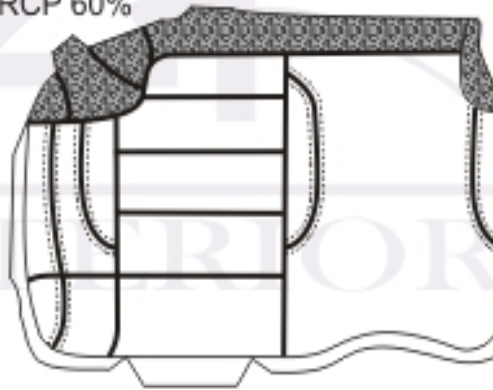

RBP 60%

RCP 60%

RBD 40%

RCD 40%

FCP

FCD

GJE73

'08 Jeep Wrangler 4Door Unlimited
W/ Side Impact Airbags