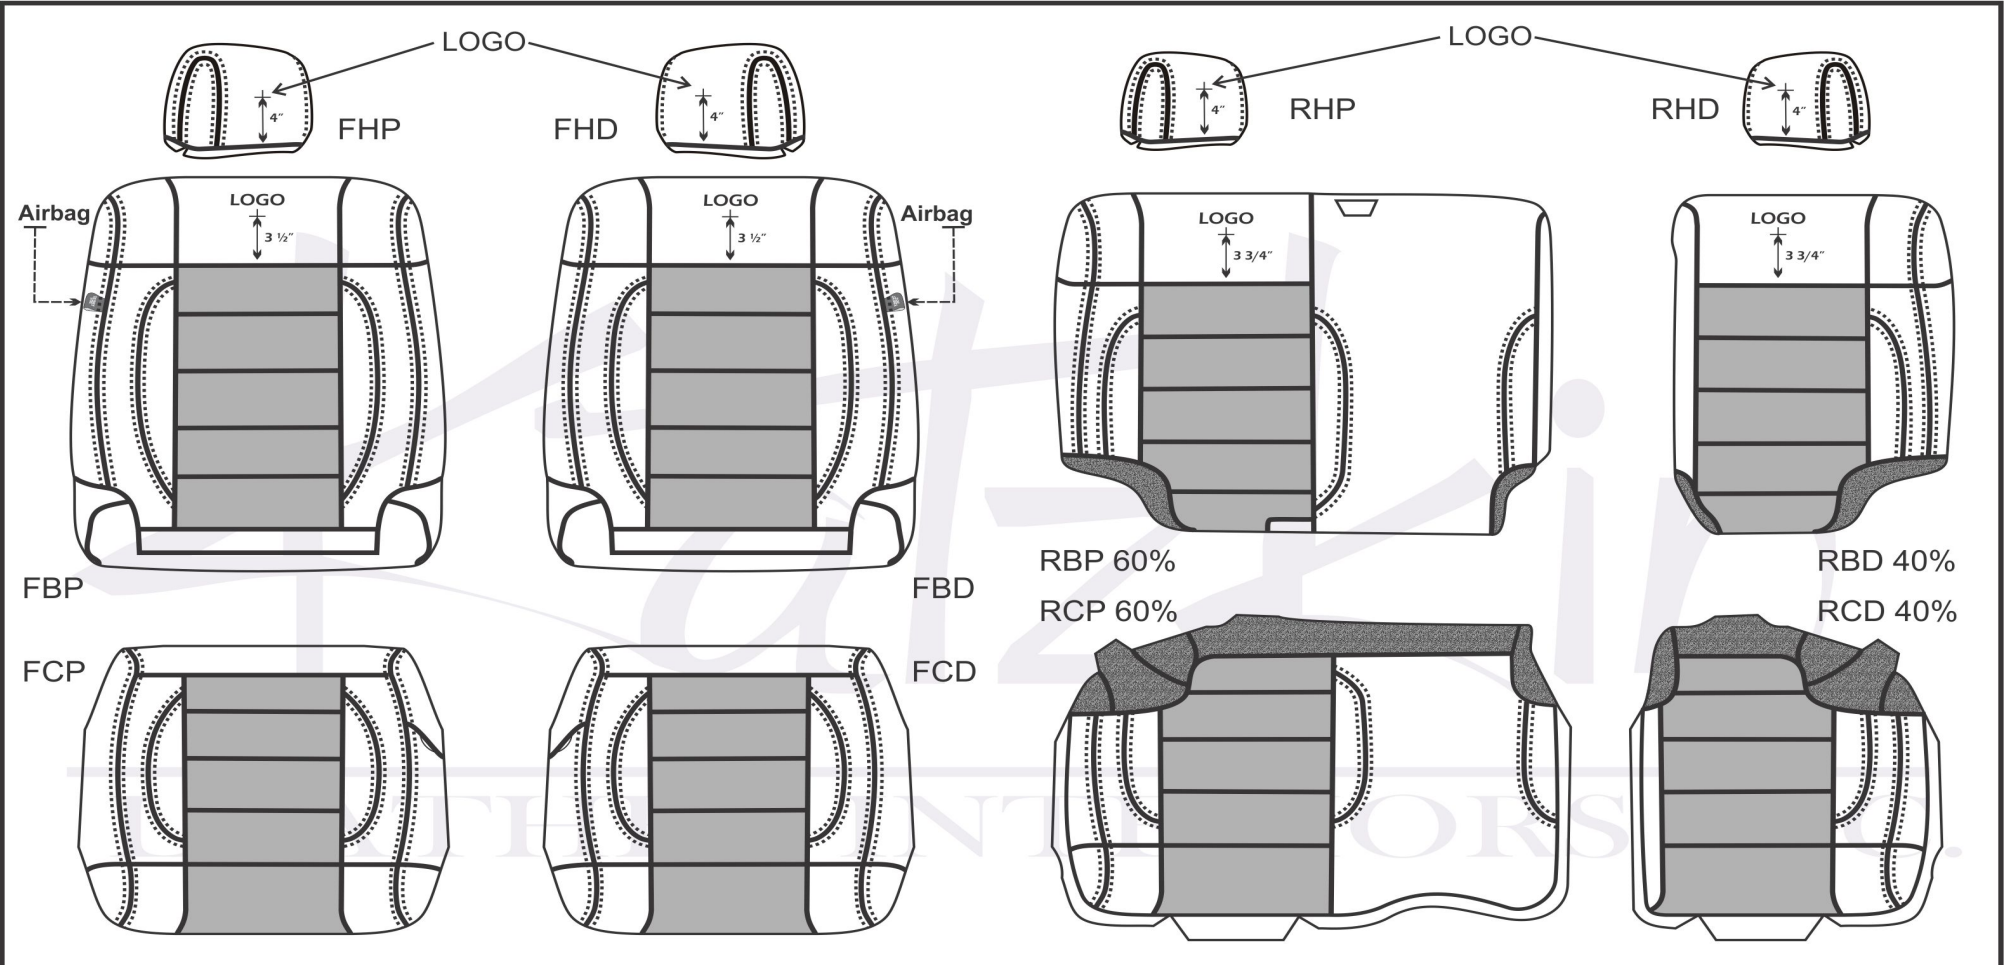

PATTERN SCHEMATIC

GJE73

**'08 Jeep Wrangler 4Door Unlimited
W/ Side Impact Airbags**

COMBO

Fronts		Middles		Rears	
FHP	Front Headrests	MHP	Middle Headrests	RHP	Rear Headrests
FHD	Driver/Passenger	MHC	Driver/Center/Passenger	RHC	Driver/Center/Passenger
FBP	Front Backs	MBP40%	Middle Backs	RBP40%	Rears Backs
FBD	Driver/Passenger	MBD60%	Driver/Passenger	RBD60%	Driver/Passenger
FCP	Front Seats	MCP	Middle Seats	RCP	Rear Seats
FCD	Driver/Passenger	MCD	Driver/Passenger	RCD	Driver/Passenger
FAP	Front Armrests	MCS	Middle Cushion	RCS	Rear Cushion
FAD	Driver/Passenger		Solid Bench		Solid Bench
FCON	Front Console	MBS	Middle Back	RBS	Rear Back
			Solid Bench		Solid Bench
MIS	MISCELLANEOUS	MAP	Middle Armrests	RAP	Rear Armrests
		MAD	Driver/Passenger	RAD	Driver/Passenger