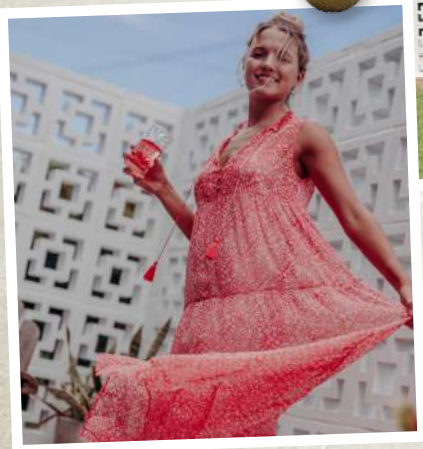

shack
foundling

happy snaps.

late starts..

lucky patch box top chai

lucky harem pants chai

..and catch-ups

lucky harem pants jodphur blue

lucky patch box top jodphur blue