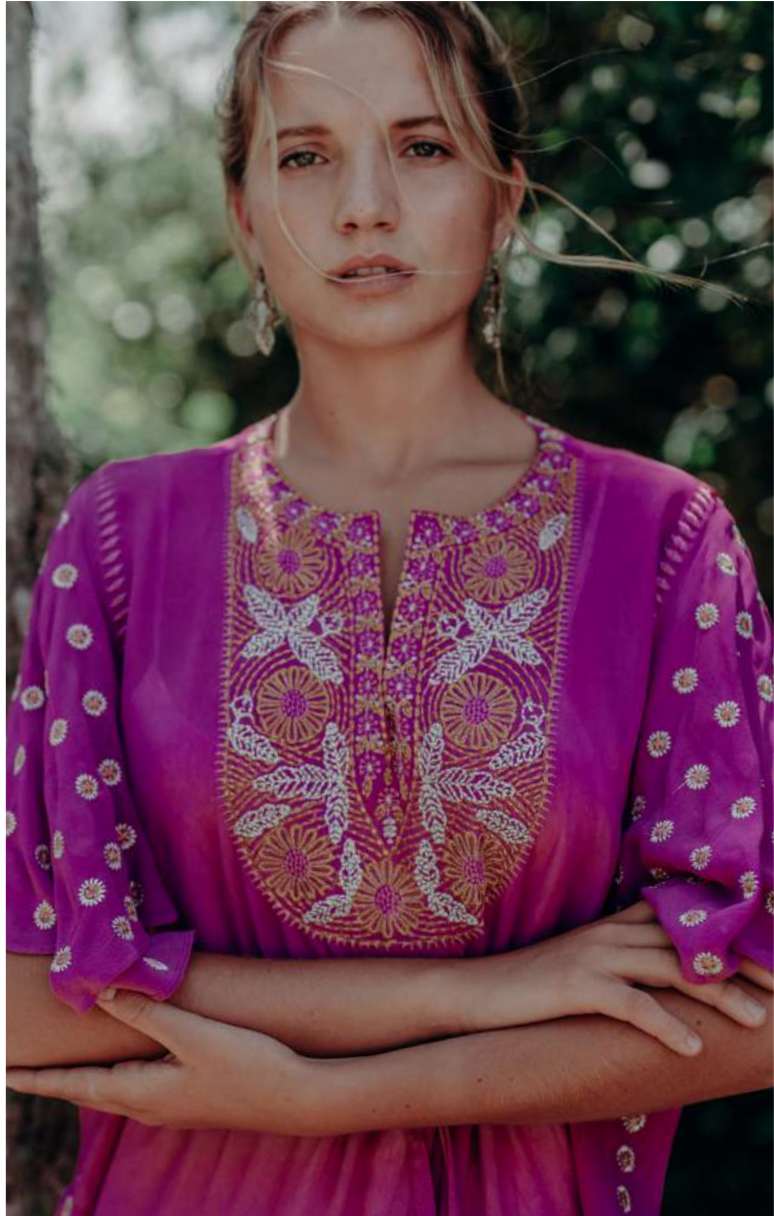

happy days..

Malabar Batik Wrap Dress

..and happy hours

saree song embroidered kaftan black orchid

holi tiered maxi dress

cicada songs..

saree song embroidered kaftan orchid

..and sandy sheets