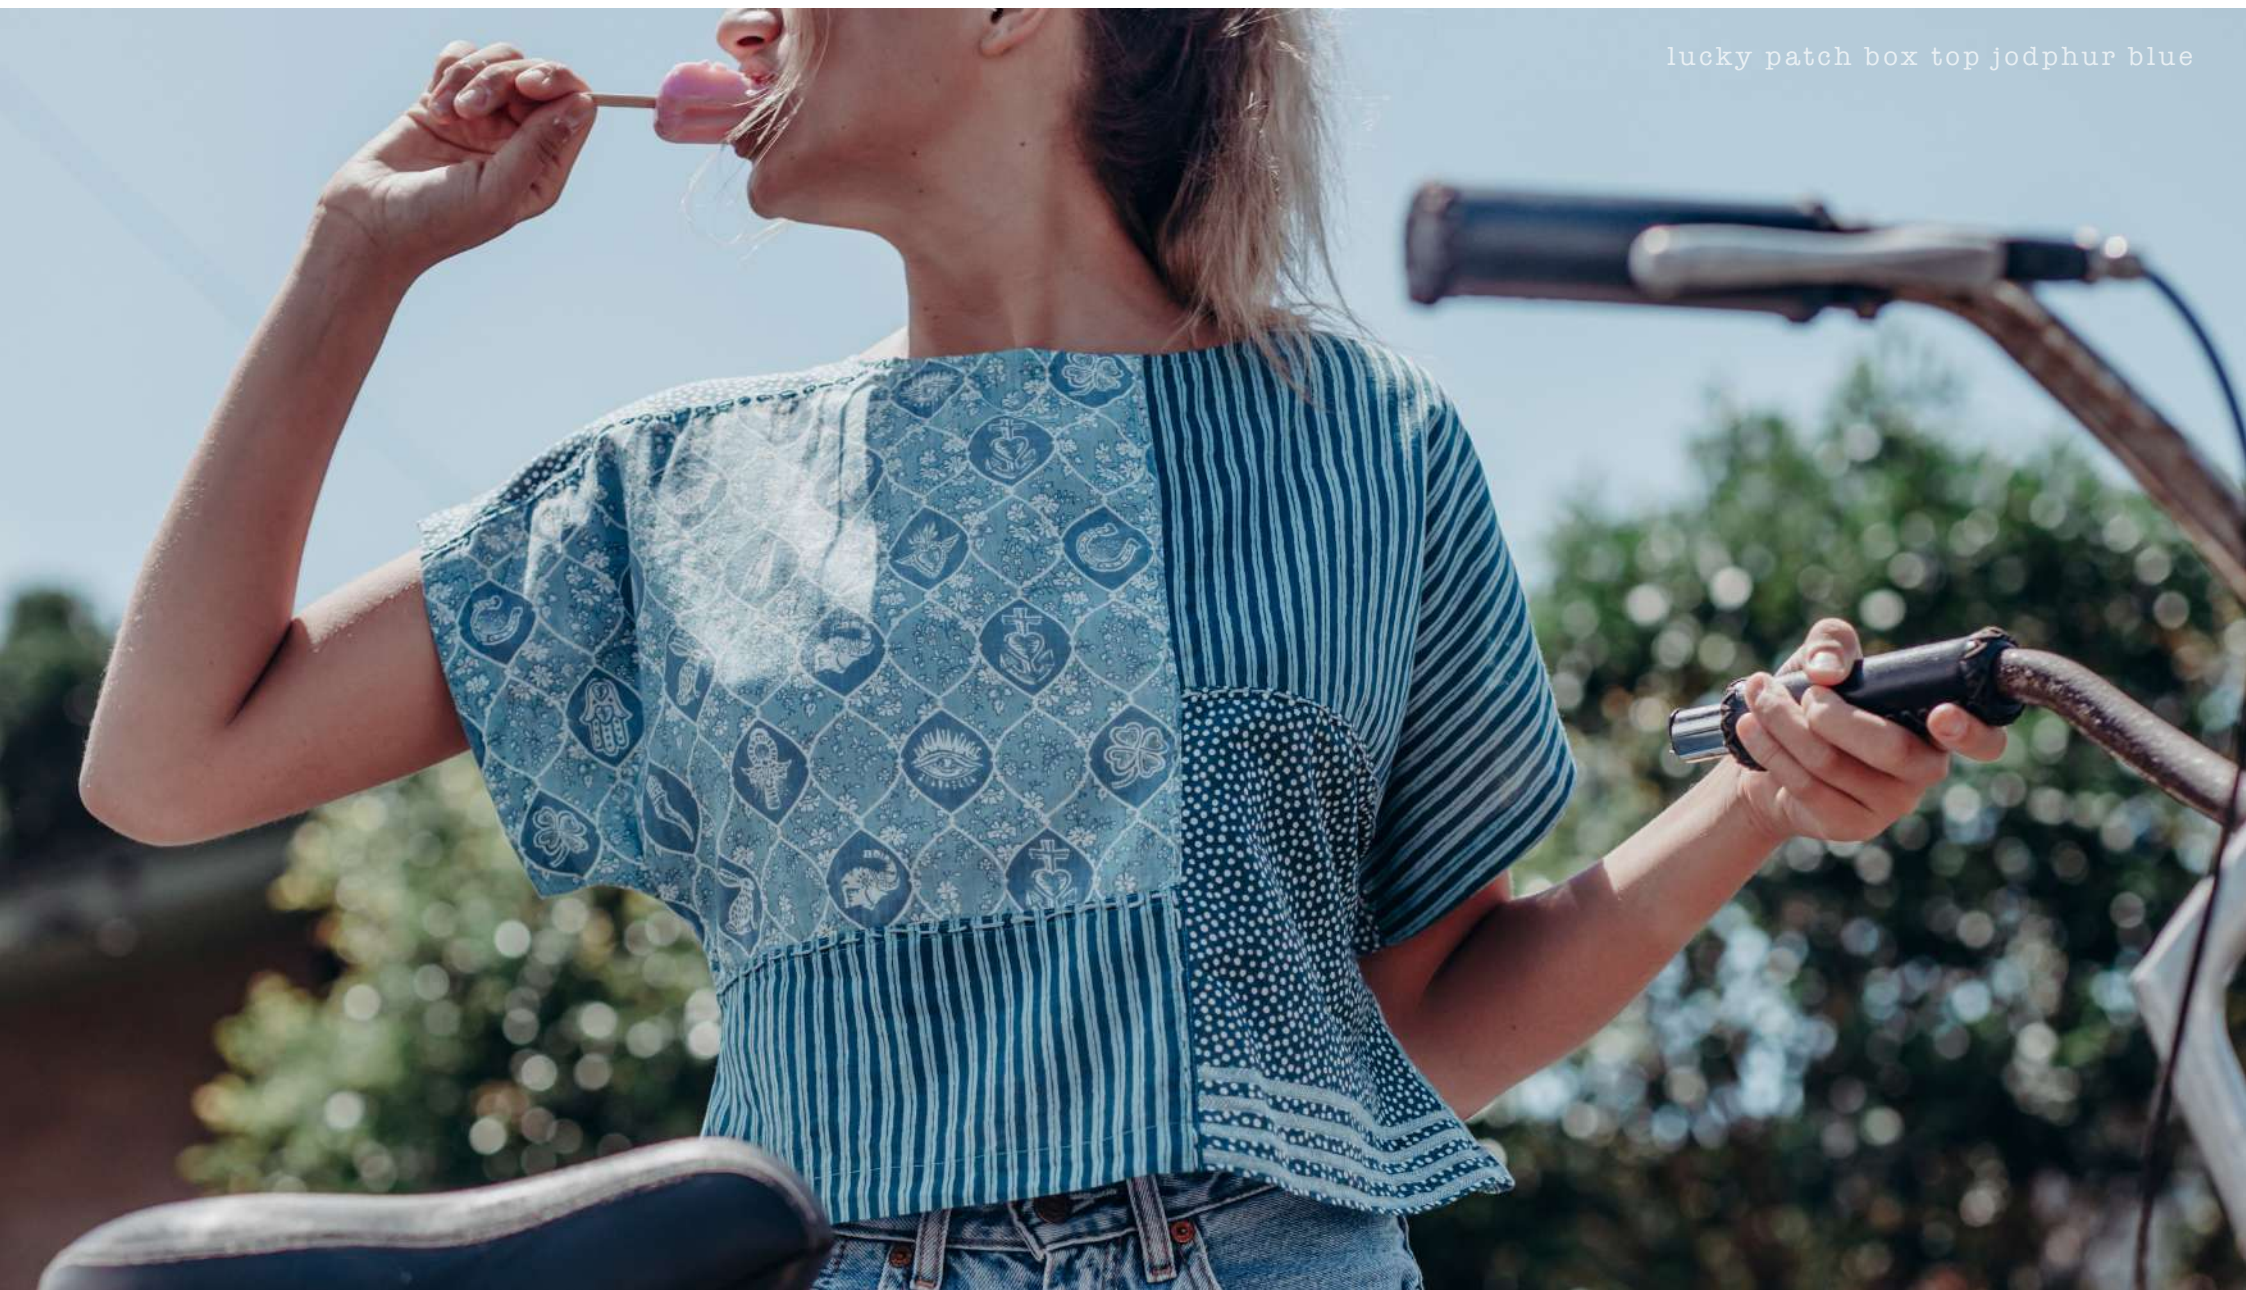

shack
foundling

happy snaps.

late starts..

lucky patch box top chai

lucky harem pants chai

..and catch-ups

lucky harem pants jodphur blue

lucky patch box top jodphur blue