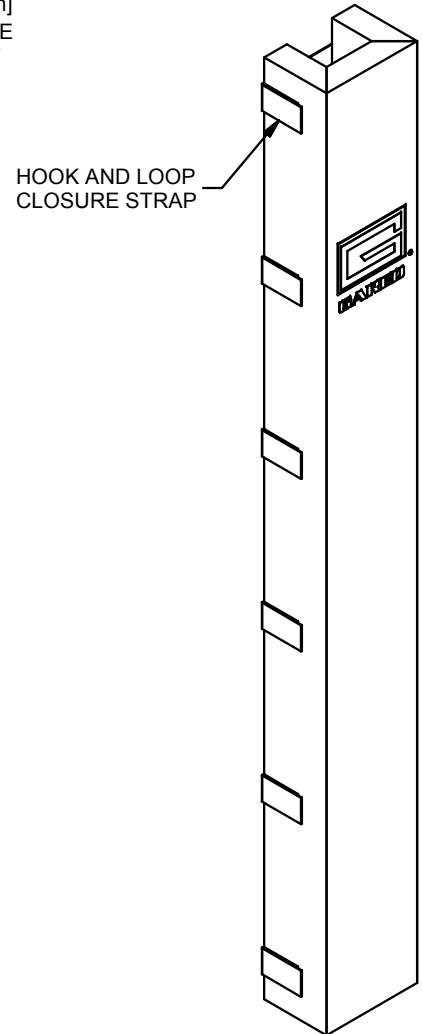

NOTES:

- 2" [51 mm] THICK, CLOSED CELL POLYURETHANE FOAM WITH A 18 OZ UV RESISTANT BLACK VINYL COVER.
- ATTACHES WITH LOOP AND HOOK FASTENERS THAT ARE 2" [51 mm] WIDE.
- FITS 4" [102 mm] SQUARE POSTS.

FLAT VIEW

POLE PAD, 4" SQ FITTED

DRAWN	CROSBY	DATE	5/18/2020	DATE ISSUED
APPROVED		DATE		
FILE LOC: Q:\Inventor Files\Specification Files\06_Outdoor Products				
SIZE	SCALE	SHT. NO.	PART NO.	REV
A		1 OF 2	PP4SQF	A

### **POLE PAD, 4" SQUARE FITTED**

The fitted pad is designed for 4" [102 mm] square outdoor posts. Mitered pad corners fit securely to the post to prevent pad from spinning, protecting players from contact with post.