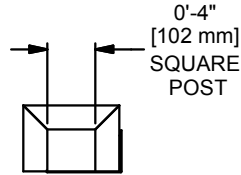

NOTES:

- 2" [51 mm] THICK, CLOSED CELL POLYURETHANE FOAM WITH A 18 OZ UV RESISTANT BLACK VINYL COVER.
- ATTACHES WITH LOOP AND HOOK FASTENERS THAT ARE 2" [51 mm] WIDE.
- FITS 4" [102 mm] SQUARE POSTS.

FLAT VIEW

### **POLE PAD, 4" SQUARE FITTED**

The fitted pad is designed for 4" [102 mm] square outdoor posts. Mitered pad corners fit securely to the post to prevent pad from spinning, protecting players from contact with post.