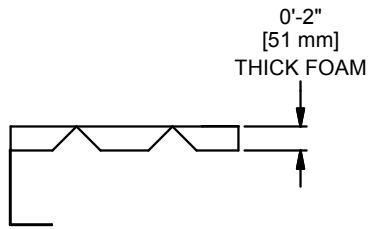

NOTES:

- 2" [51 mm] THICK, CLOSED CELL POLYURETHANE FOAM WITH A 18 OZ UV RESISTANT BLACK VINYL COVER.
- ATTACHES WITH LOOP AND HOOK FASTENERS THAT ARE 2" [51 mm] WIDE.
- FITS 4" [102 mm] SQUARE POSTS.

FLAT VIEW

POLE PAD, 4" SQ FITTED

DRAWN	CROSBY	DATE	5/18/2020	DATE ISSUED
APPROVED		DATE		
FILE LOC: Q:\Inventor Files\Specification Files\06_Outdoor Products				
SIZE	SCALE	SHT. NO.	PART NO.	REV
A		1 OF 2	PP4SQF	A

### **POLE PAD, 4" SQUARE FITTED**

The fitted pad is designed for 4" [102 mm] square outdoor posts. Mitered pad corners fit securely to the post to prevent pad from spinning, protecting players from contact with post.