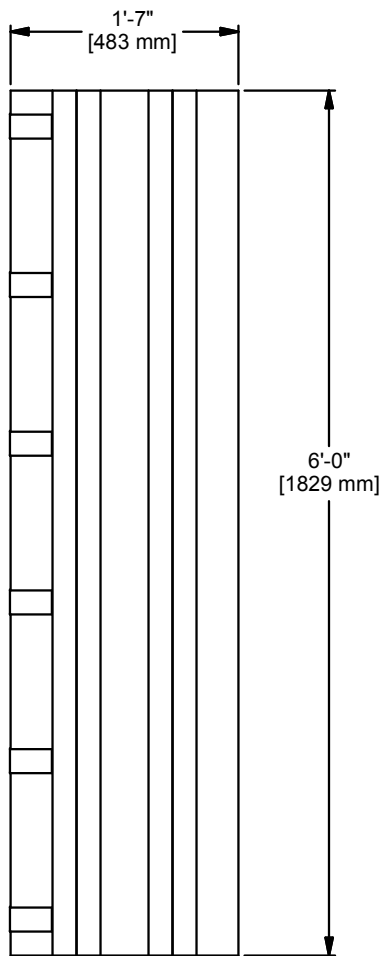

NOTES:

- 2" [51 mm] THICK, CLOSED CELL POLYURETHANE FOAM WITH A 18 OZ UV RESISTANT BLACK VINYL COVER.
- ATTACHES WITH LOOP AND HOOK FASTENERS THAT ARE 2" [51 mm] WIDE.
- FITS 4" [102 mm] SQUARE POSTS.

FLAT VIEW

POLE PAD, 4" SQ FITTED

DRAWN	CROSBY	DATE	5/18/2020	DATE ISSUED
APPROVED		DATE		
FILE LOC: Q:\Inventor Files\Specification Files\06_Outdoor Products				
SIZE	SCALE	SHT. NO.	PART NO.	REV
A		1 OF 2	PP4SQF	A

### **POLE PAD, 4" SQUARE FITTED**

The fitted pad is designed for 4" [102 mm] square outdoor posts. Mitered pad corners fit securely to the post to prevent pad from spinning, protecting players from contact with post.

### **ACCESSORIES**

BP4SQ BASE POLE PAD, 4" SQ. (Covers base plate on surface mounted posts)