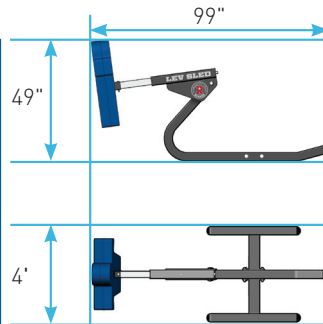

EXPLOSIVE BLOCKING PRACTICE

Teach the latest leverage blocking technique just like in the upper levels of football. Improve your players' skills with drills taking advantage of all the same features as our larger Lev Sled – the most widely used sled in football today. The Lev Sled's unique release mechanism allows the pad to be raised only after the ram has been compressed at least 4" helping develop proper drive technique.

- SYSTEM
- **YOUTH SLEDS**
- EQUIPMENT
- **JV LEV SLED**
- PATENT NUMBER
- **5,464,472**

SIXTH THROUGH NINTH GRADES

ORDERING INFORMATION

Product	7-MAN JV Lev Sled		
Item No.	410567	>> 1219 lbs	21' w
Product	6-MAN JV Lev Sled		
Item No.	4105667	>> 1038 lbs	18' w
Product	5-MAN JV Lev Sled		
Item No.	4105657	>> 857 lbs	14' w
Product	4-MAN JV Lev Sled		
Item No.	4105647	>> 676 lbs	11' w
Product	3-MAN JV Lev Sled		
Item No.	4105637	>> 495 lbs	7' w
Product	2-MAN JV Lev Sled		
Item No.	4105627	>> 314 lbs	4' w
Product	1-MAN JV Lev Sled		
Item No.	4113227	>> 219 lbs	21' w
Product	JV Mod Sled Add On Unit		
Item No.	4105617	>> 328 lbs	44" w

PAD CHOICES

JV Shock Pad

Specify pad color:

- ORANGE
- RED
- PURPLE
- BLUE
- GREEN

Call **800-457-5337** to order or for more information
Prices do not include tax or shipping.
Warranty Information: www.RogersAthletic.com/warranty

Stainless Steel Skins

JV LEV SLED FACTS

- > Promotes leverage principles of blocking.
- > Ram provides more realistic resistance than leaf spring.
- > Great sled for BOTH offensive and defensive drills.
- > Heaviest sled on the market – no need to add additional weight.
- > Gives you the ability to teach the traditional blocking methods with the no-tools lock-down pad mechanism.

POWER. SKILL. VICTORY.