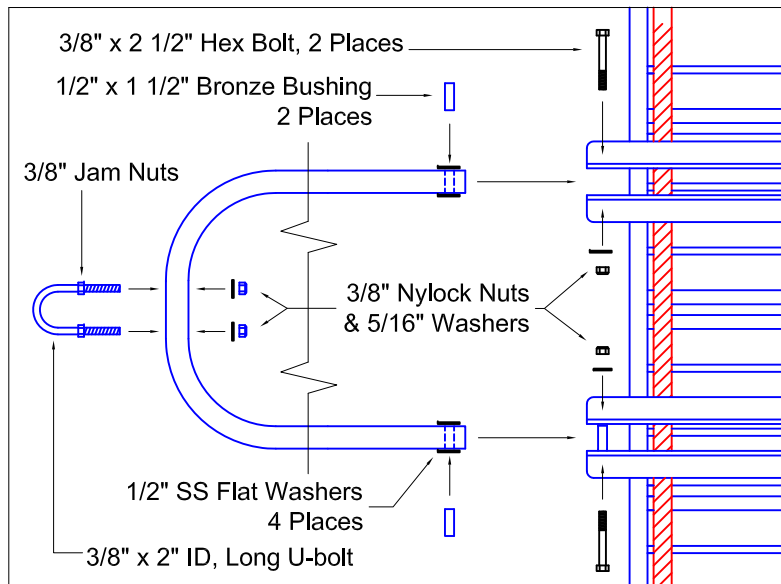

Part #	Description	Qty.
768020	Aluminum Cart Deck	1
768045	Draw Bar (Handle)	1
M7220	12" Swivel Caster	2
M7221	12" Ridged Caster	2
M1225	3/8" x 1 1/4" Hex Bolt	16
M1291	3/8-16 Nylock Hex Bolt	4
M1295	3/8-16 x 2 1/2" Hex Bolt	2
M2262	3/8" Lock Washer	16
M2273	5/16" Std. Flat Washer	18
M2543	1/2" SS Flat Washer	4
M2544	3/8-16 SS Jam Nut	2
M2736	U-bolt, 3/8" x 2" x 4" long	1
M711B	1/2" OD x 1 1/2" Bronze Bushing	2

Pit Cart Assembly

Cart Draw Bar with U-bolt for towing

UNDER SIDE VIEW

Attach caster wheels to cart frame using 3/8-16 x 1 1/4" hex bolts, 3/8" lock washers and 5/16" flat washers. Thread bolts through caster mounting plates into threaded inserts in aluminum frame. Lock washers go between the bolt head and the flat washer.