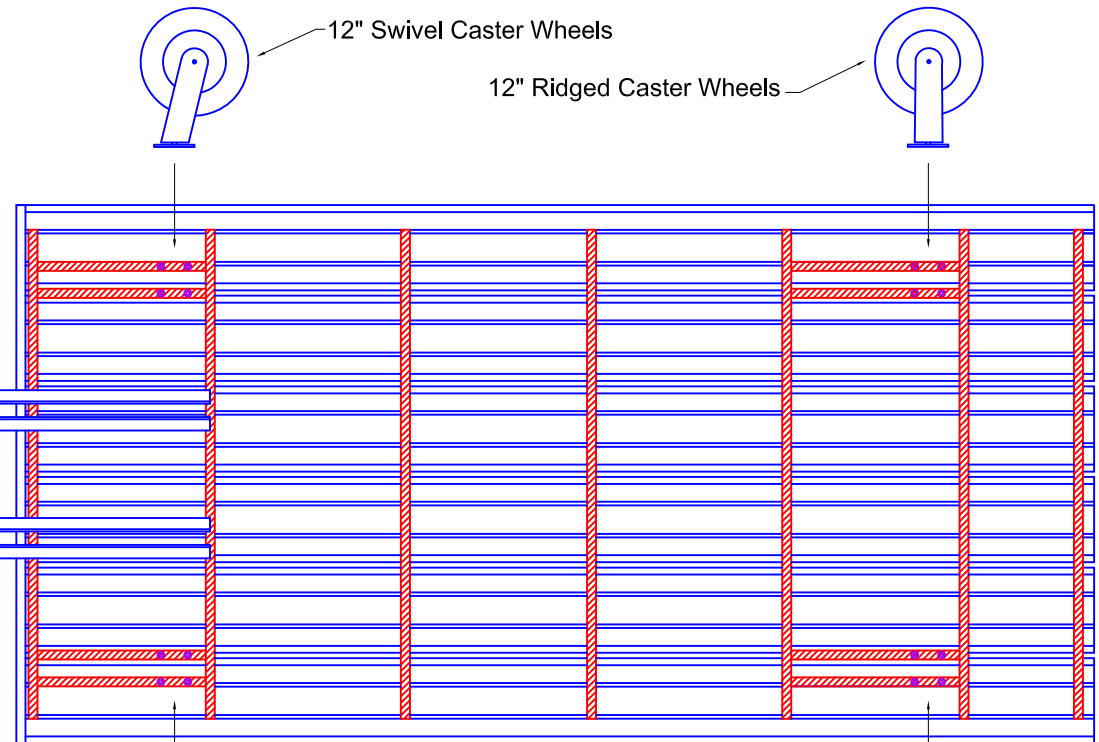

Part #	Description	Qty.
768020	Aluminum Cart Deck	1
768045	Draw Bar (Handle)	1
M7220	12" Swivel Caster	2
M7221	12" Ridged Caster	2
M1225	3/8" x 1 1/4" Hex Bolt	16
M1291	3/8-16 Nylock Hex Bolt	4
M1295	3/8-16 x 2 1/2" Hex Bolt	2
M2262	3/8" Lock Washer	16
M2273	5/16" Std. Flat Washer	18
M2543	1/2" SS Flat Washer	4
M2544	3/8-16 SS Jam Nut	2
M2736	U-bolt, 3/8" x 2" x 4" long	1
M711B	1/2" OD x 1 1/2" Bronze Bushing	2

Pit Cart Assembly

Cart Draw Bar with U-bolt for towing

UNDER SIDE VIEW

Attach caster wheels to cart frame using 3/8-16 x 1 1/4" hex bolts, 3/8" lock washers and 5/16" flat washers. Thread bolts through caster mounting plates into threaded inserts in aluminum frame. Lock washers go between the bolt head and the flat washer.