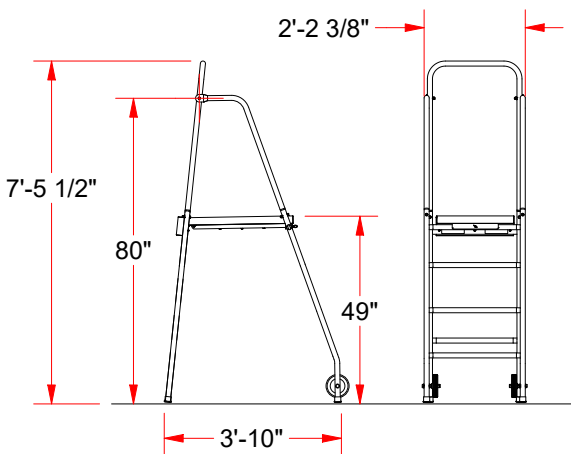

VRS-6000 FOLDING REFEREE STAND

CONSTRUCTED OF STURDY 1-5/16" DIAMETER STEEL

4" NON-MARRING WHEELS

VINYL COATED AND PADDED PLATFORM

OPTIONAL PADDING (VRS-60P)

NON-SLIP FOOT TREADS

FEATURES:

- > CONSTRUCTED OF STURDY 1-5/16" DIAMETER STEEL
- > GREY POWDER COATED FINISH
- > VINYL COATED AND PADDED PLATFORM FOR REFEREE COMFORT
- > ALL WELDED FRAME SUPPORT WITH NON-SLIP FOOT TREADS
- > FOLDS TO 84" H x 30" W x 10" D FOR COMPACT STORAGE
- > VINYL COATED, PADDED PLATFORM IS 48" ABOVE FLOOR
- > WHEELS ON FRONT LEG FOR EASY TRANSPORT
- > INCLUDES WELDED FRAME PLATFORM SUPPORT, FOUR LEGS WITH PROTECTIVE RUBBER TIPS AND FOUR 4" NON-MARRING WHEELS
- > 250 lbs MAXIMUM USER WEIGHT

OPTIONS:

- > EDGE PADDING FOR REFEREE STAND (VRS-60P)

VRS-6000

FOLDING REFEREE STAND

© COPYRIGHT 2017 JAYPRO SPORTS, LLC. ALL RIGHTS RESERVED
THIS PRINT IS THE PROPERTY OF JAYPRO SPORTS, LLC. AND MAY NOT BE REPRODUCED WITHOUT WRITTEN PERMISSION