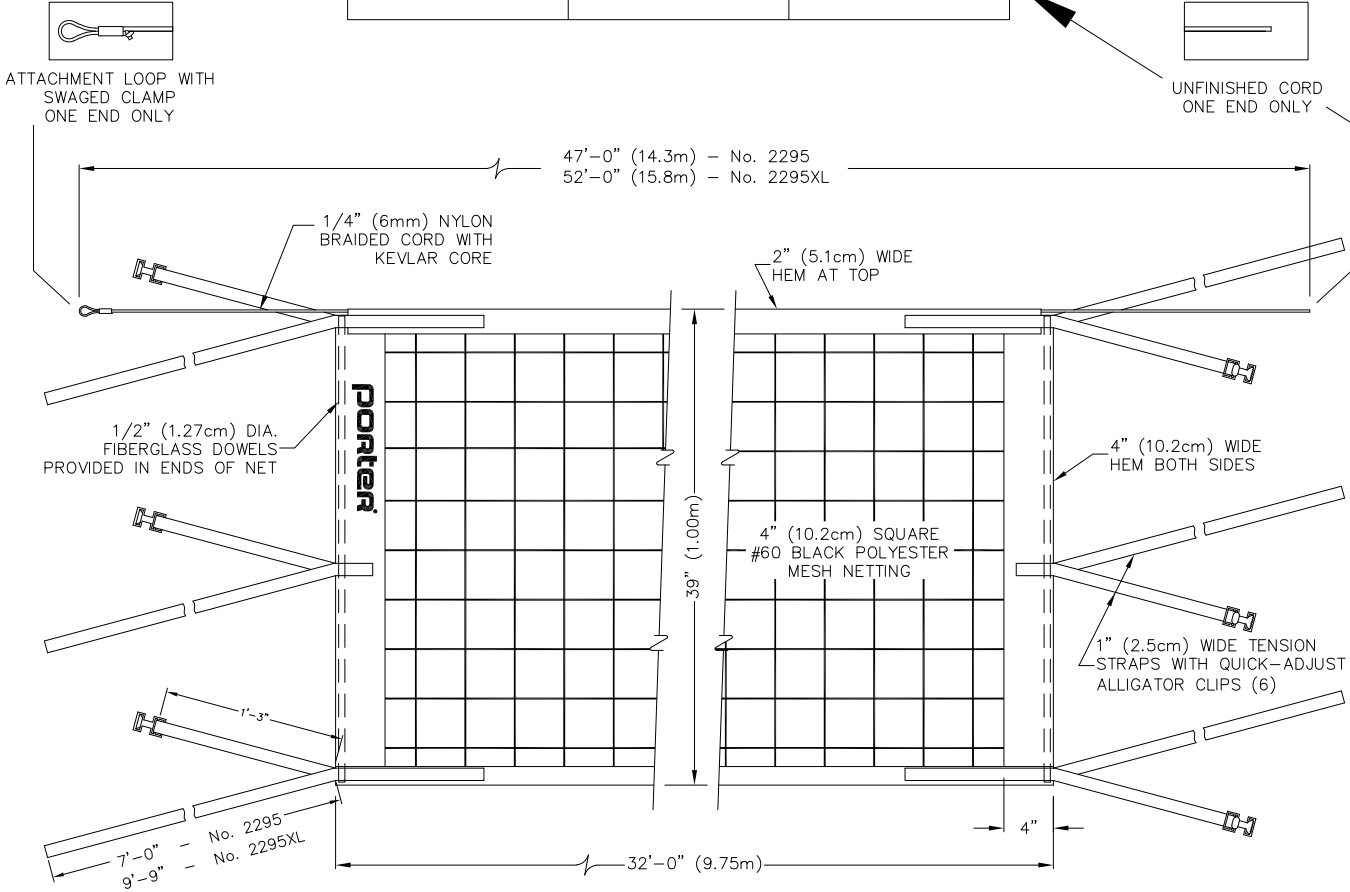

2295 - UNIVERSAL VOLLEYBALL NET

Porter
WWW.PORTERATHLETIC.COM/FACILITY

VOLLEYBALL SPECIFICATION SHEET

V-2295

EXTRA CORD PROVIDED
FOR FINAL ADJUSTMENT IN FIELD

- _____ – **2295** **UNIVERSAL VOLLEYBALL NET**
32' x 39", WITH 47'-0" Lg. TOP CABLE
FOR USE ON ALL INDOOR PORTER VOLLEYBALL SYSTEMS
- _____ – **2295XL** **UNIVERSAL VOLLEYBALL NET**
32' x 39", WITH 52'-0" Lg. TOP CABLE
FOR USE ON ALL INDOOR PORTER VOLLEYBALL SYSTEMS

Net shall be 32' x 39" (9.75m x 1.00m) with a 47'-0" (14.3m) long top rope cable of 1/4" (6mm) diameter nylon braided cord with a Kevlar core yarn to provide equal playability to steel cable type nets. Rope cable shall be provided with a swaged loop on one end for attaching to tie-off upright, and one unfinished end to attach directly to the net tensioning device, eliminating the need for straps. Net shall be designed for use on all Porter volleyball systems using the universal winch, and shall meet the latest requirement as specified by the USAV, NFHS and NCAA.

Netting shall be high quality 4" (10.2cm) square, heavy duty #60 Black Polyester Mesh, with a 2" (5.1cm) wide high quality vinyl coated polyester hem double stitched across top of net. End hems to be 4" (10.2cm) in width with a 1/2" (1.27cm) diameter fiberglass dowel to provide a neatly tailored, square hanging net. End hems shall also be provided with 1" (2.5cm) wide white polypropylene webbing type tension straps and special quick-adjust tension clips (three at each end) for the utmost in net tension and playability.

PORTER No. 2295XL UNIVERSAL VOLLEYBALL NET

Net shall be of the same construction as the No. 2295 net above, but with a 52'-0" (15.8m) top cable.