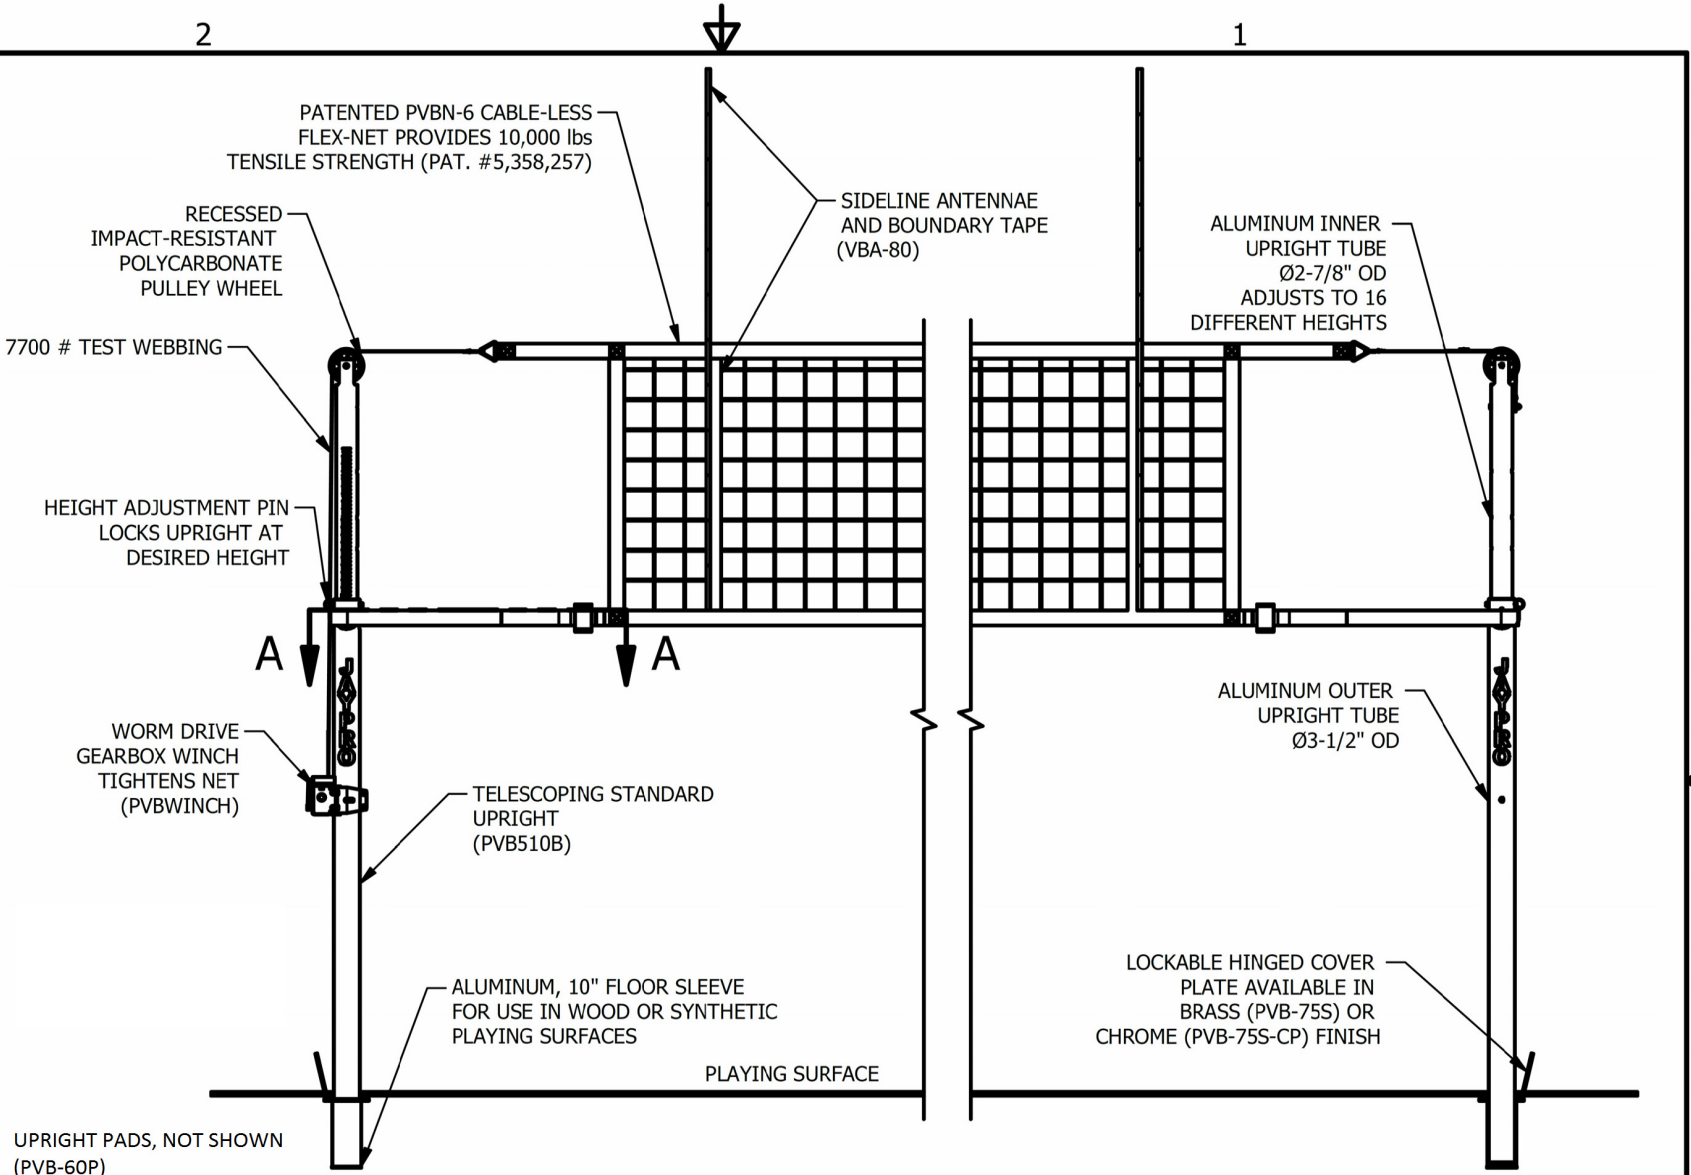

SECTION A-A

JAYPRO MODEL PVB-5000

“Featherlite Collegiate Net System” **DELUXE 3-1/2” DIAMETER ALUMINUM HEIGHT ADJUSTABLE** **VOLLEYBALL SYSTEM**

System shall consist of two uprights and one winch and shall be supplied fully assembled. Uprights are intended to fit snugly into 3.575” ID x 10” deep rigid aluminum floor sleeves (model #: PVB-75S/PVB-75S-CP).

Two piece telescoping uprights shall provide 16 individual net height settings from 6’6” to 8’2” by means of an attached positive locking stop pin. No field assembly required upon receipt. Lower section of upright shall be constructed of 3-1/2” OD x 0.300” wall aluminum tube with a durable black finish. Upper section shall be constructed of 2-7/8” OD x 0.203” wall aluminum tube with 4” diameter pulley to accommodate the net tensioning straps. Anchor strap shall be adjustable and winch strap shall be long enough to readily adapt to varying sleeve installation widths.

Lower upright section shall have a molded composite foot to protect the finished floor during transportation, storage, and installation of standards.

Tensioning winch shall have an internal worm gear construction with an effective 10:1 turn ratio to eliminate snap-back and shall be completely enclosed with a welded steel cover. The winch shall be furnished with folding handle. Winch will have 1-1/2” wide high tensile strength (7700#) nylon strap with sewn snap buckle for complete cable-less design. Winch is located on outside of post for added player safety.