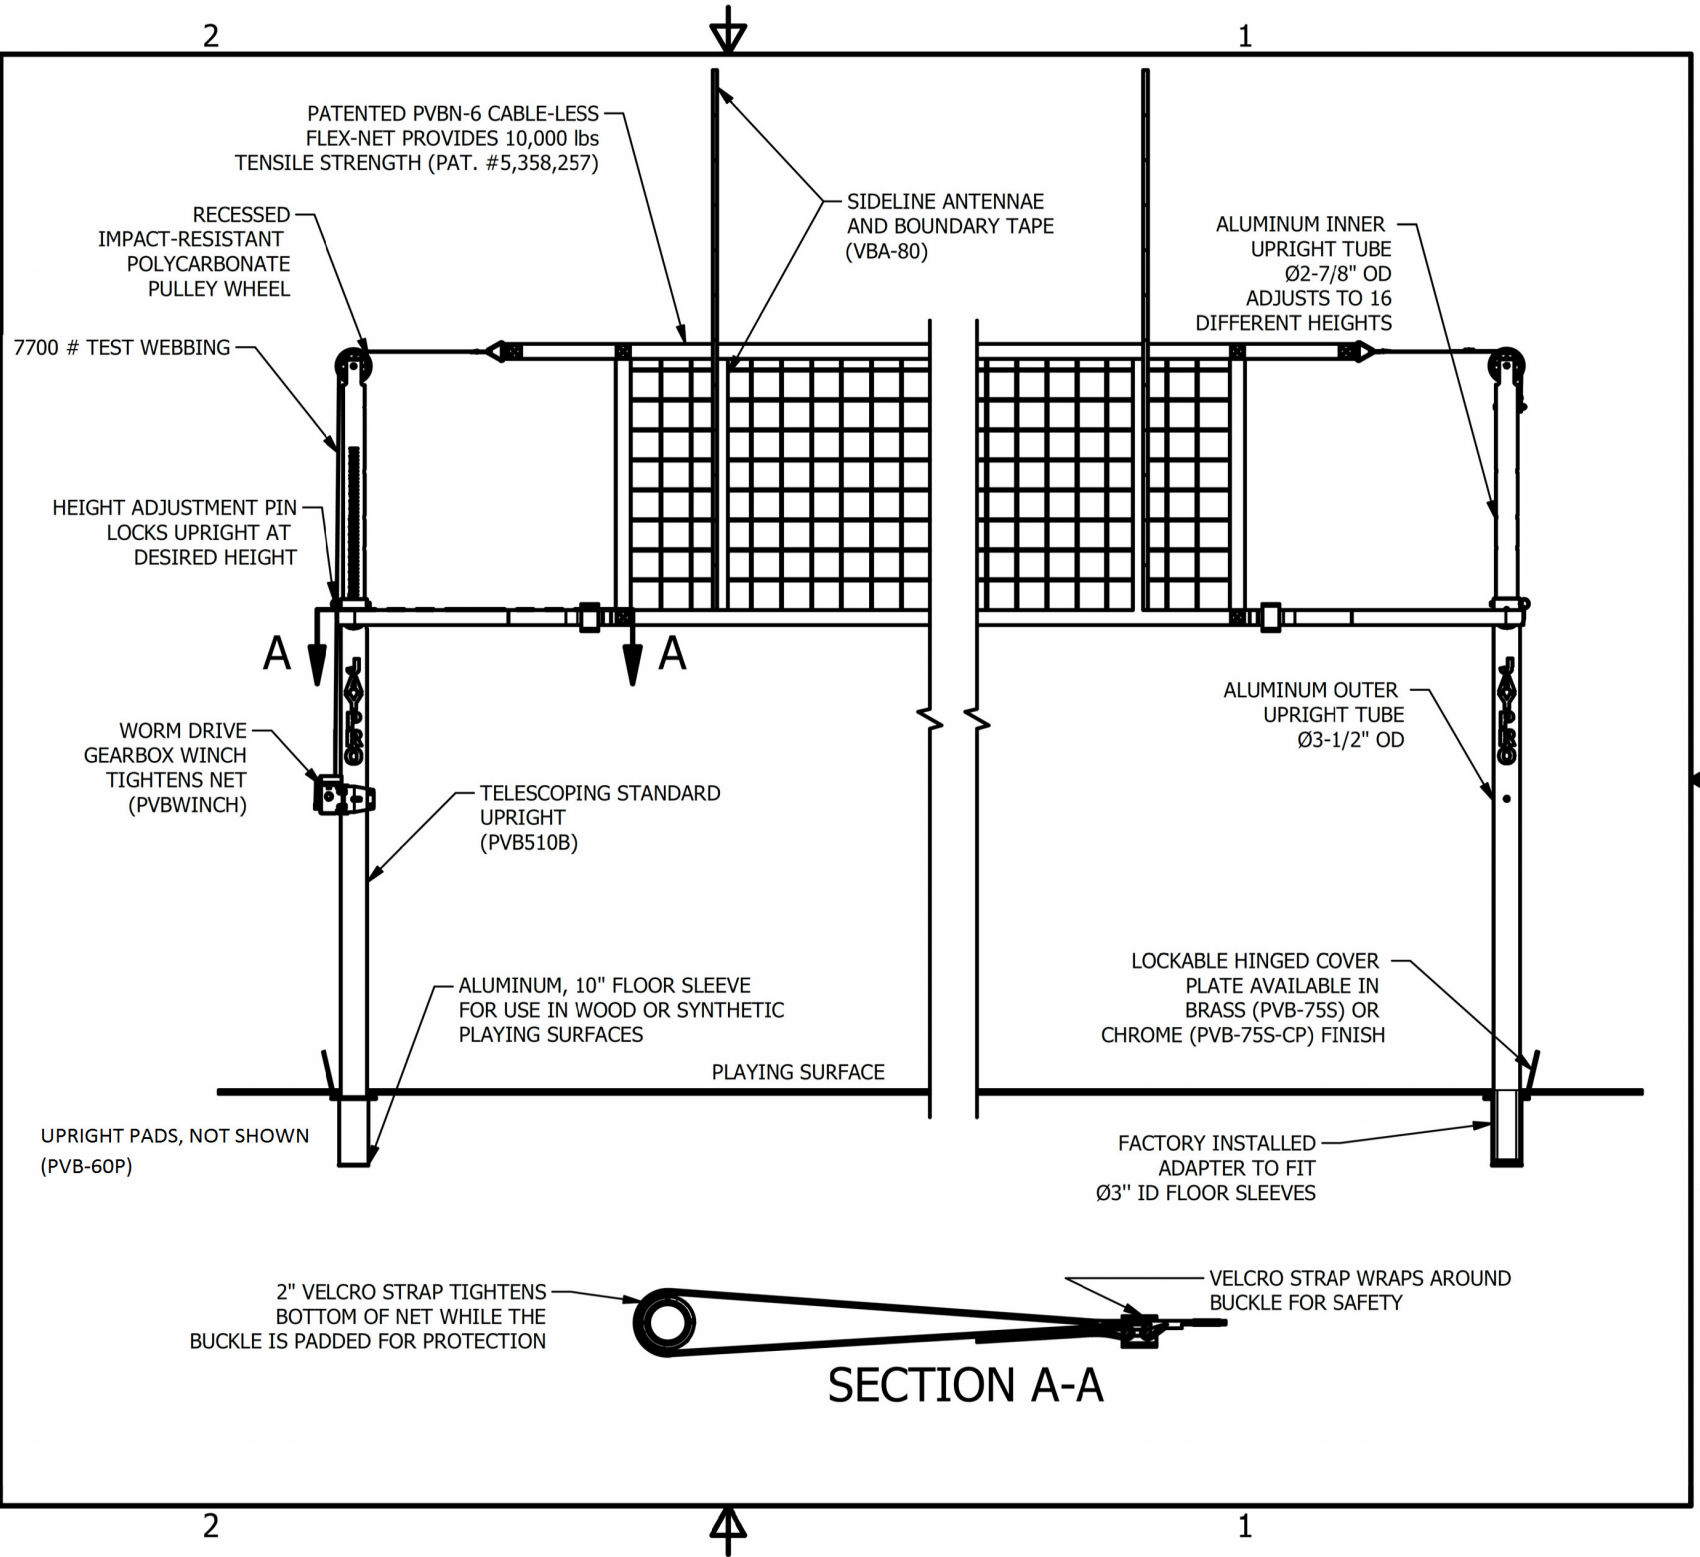

REV	DESCRIPTION	DATE	INIT
A	UPDATE TEXT	2/4/14	NT

SPECSHEET

PVB 4500

Featherlite Collegiate Net System
For 3" Sleeves, Height Adjustable
Aluminum Volleyball Upright

THIS PRINT IS THE PROPERTY OF JAYPRO SPORTS, LLC
AND MAY NOT BE REPRODUCED WITHOUT WRITTEN PERMISSION

A

B

A

B

JAYPRO MODEL PVB-4500

“Featherlite Collegiate Net System” **DELUXE 3-1/2” DIAMETER ALUMINUM HEIGHT ADJUSTABLE** **VOLLEYBALL SYSTEM, FOR 3” SLEEVES**

System shall consist of two uprights and one winch and shall be supplied fully assembled. Uprights are intended to fit snugly into 3” ID x 10” deep rigid aluminum floor sleeves (Model #: PVB-70S/PVB-70S-CP).

Two piece telescoping uprights shall provide 16 individual net height settings from 6’6” to 8’2” by means of an attached positive locking stop pin. No field assembly required upon receipt. Lower section of upright shall be constructed of 3-1/2” OD x 0.300” wall aluminum tube with a durable black finish. Upper section shall be constructed of 2-7/8” OD x 0.203” wall aluminum tube with 4” diameter pulley to accommodate the net tensioning straps. Anchor strap shall be adjustable and winch strap shall be long enough to readily adapt to varying sleeve installation widths.

Lower upright section shall have a molded composite foot to protect the finished floor during transportation, storage, and installation of standards.

Tensioning winch shall have an internal worm gear construction with an effective 10:1 turn ratio to eliminate snap-back and shall be completely enclosed with a welded steel cover. The winch shall be furnished with folding handle. Winch will have 1-1/2” wide high tensile strength (7700#) nylon strap with sewn snap buckle for complete cable-less design. Winch is located on outside of post for added player safety.