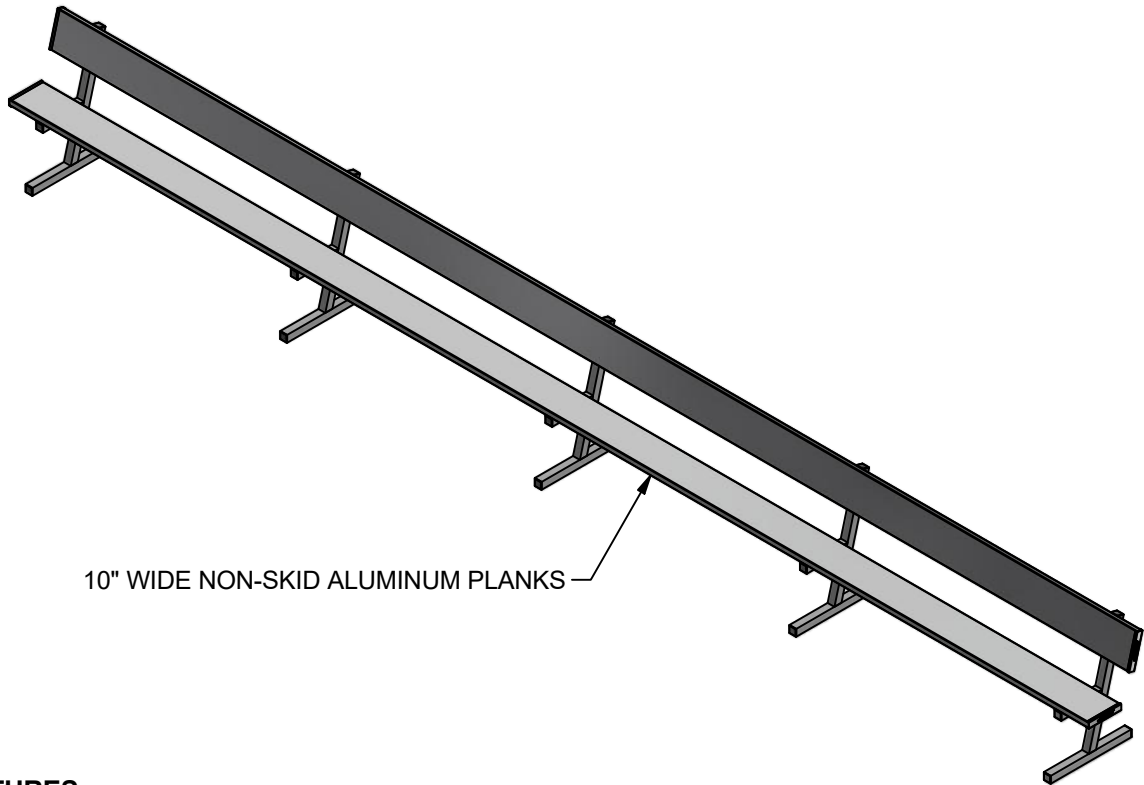

PB-90 PLAYER'S BENCH 27' w/ BACK

10" WIDE NON-SKID ALUMINUM PLANKS

FEATURES:

- > 10" WIDE NON-SKID ALUMINUM PLANKS
- > 2" x 2" HEAVY DUTY GALVANIZED STEEL LEGS FOR SUPERIOR RUST RESISTANCE
- > PLANKS ARE SUPPORTED BY A STRONG, GALVANIZED STEEL UNDERSTRUCTURE
- > PLAYER BENCH WITH BACK REST
- > SEAT PLANK IS 18" FROM GROUND
- > FLOOR PROTECTION KIT AVAILABLE FOR INDOOR USE

OPTIONS:

- > CUSTOM POWDER COATED COLORS

PB-90

PLAYER'S BENCH 27' w/ BACK

© COPYRIGHT 2017 JAYPRO SPORTS, LLC. ALL RIGHTS RESERVED
THIS PRINT IS THE PROPERTY OF JAYPRO SPORTS, LLC. AND MAY
NOT BE REPRODUCED WITHOUT WRITTEN PERMISSION