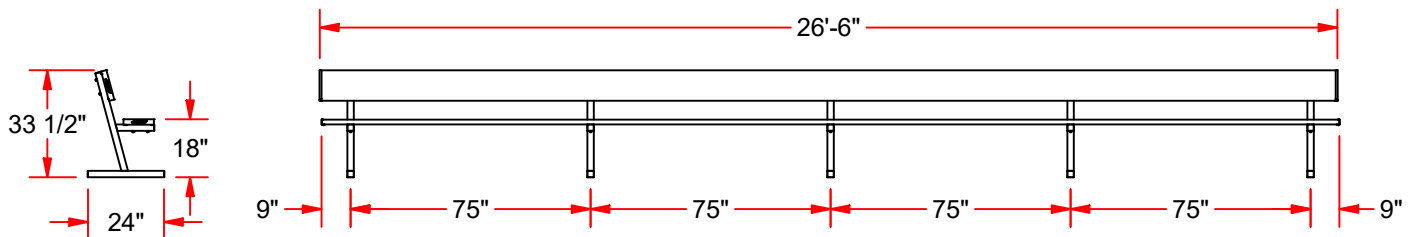

PB-90 PLAYER'S BENCH 27' w/ BACK

10" WIDE NON-SKID ALUMINUM PLANKS

FEATURES:

- > 10" WIDE NON-SKID ALUMINUM PLANKS
- > 2" x 2" HEAVY DUTY GALVANIZED STEEL LEGS FOR SUPERIOR RUST RESISTANCE
- > PLANKS ARE SUPPORTED BY A STRONG, GALVANIZED STEEL UNDERSTRUCTURE
- > PLAYER BENCH WITH BACK REST
- > SEAT PLANK IS 18" FROM GROUND
- > FLOOR PROTECTION KIT AVAILABLE FOR INDOOR USE

OPTIONS:

- > CUSTOM POWDER COATED COLORS

PB-90

PLAYER'S BENCH 27' w/ BACK

© COPYRIGHT 2017 JAYPRO SPORTS, LLC. ALL RIGHTS RESERVED
THIS PRINT IS THE PROPERTY OF JAYPRO SPORTS, LLC. AND MAY
NOT BE REPRODUCED WITHOUT WRITTEN PERMISSION