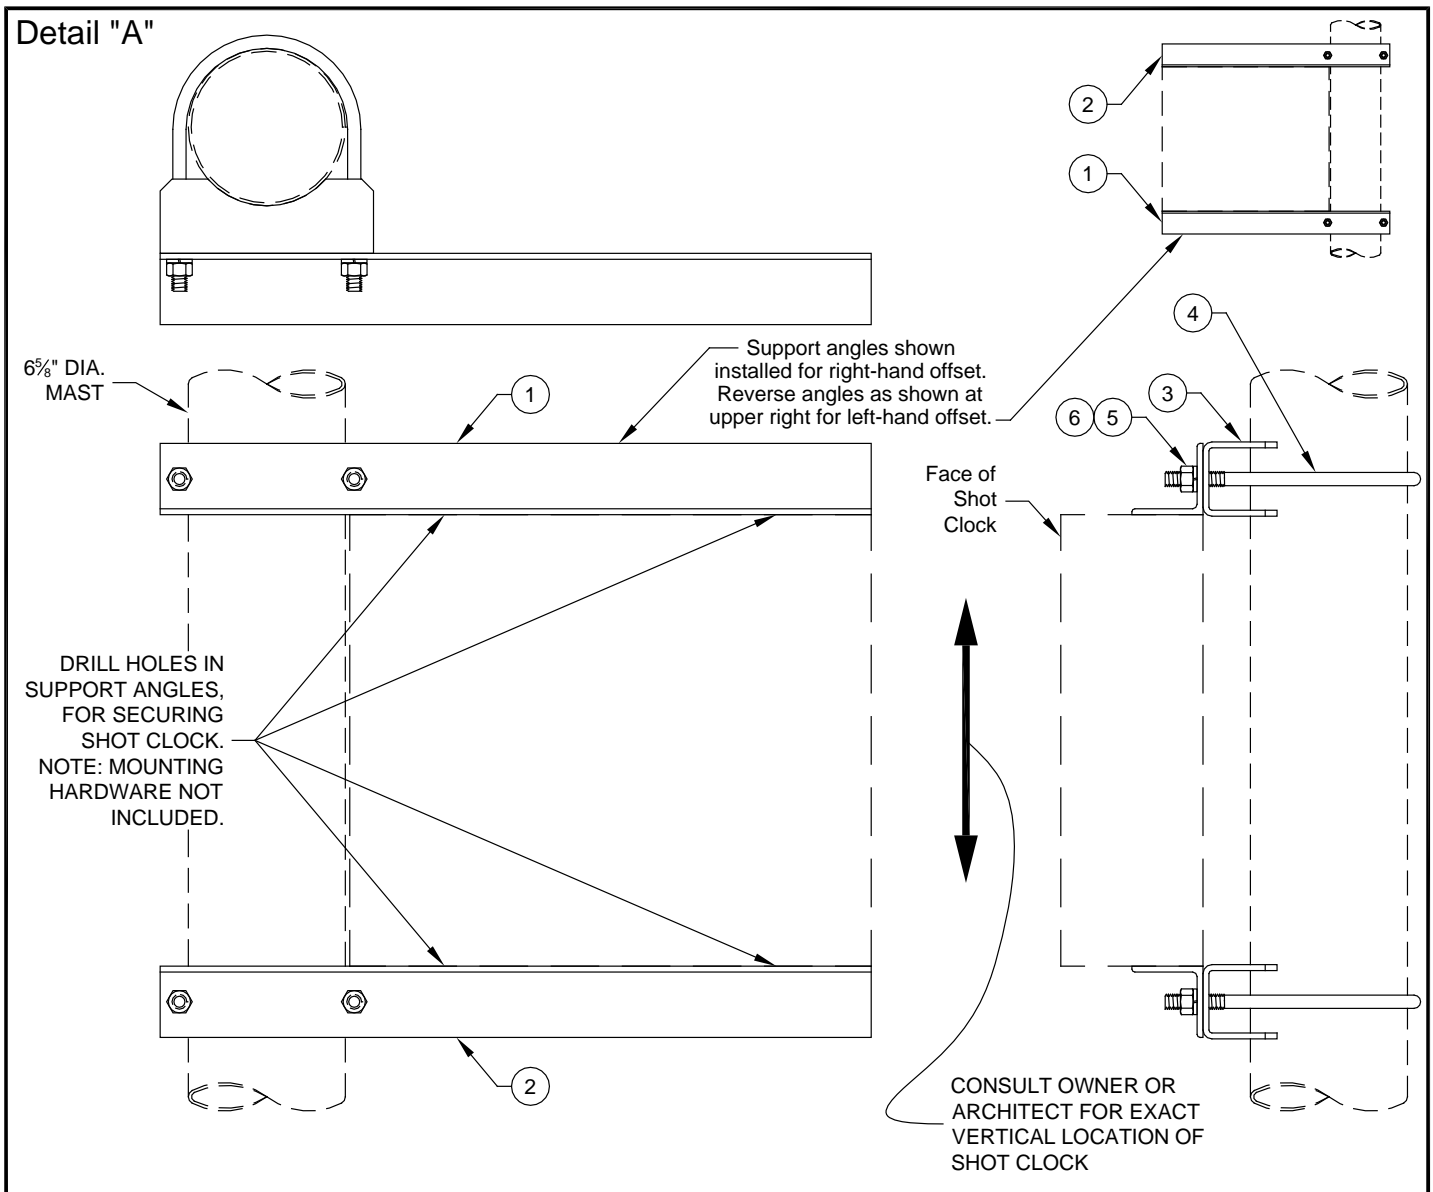

INSTALLATION INSTRUCTIONS

SHOT CLOCK SUPPORT (EACH)

No. SCS00312 for 6-5/8" Dia. Backstop Mast (Offset)

This adjustable shot clock support kit is used to suspend a shot clock from a Porter 6-5/8"Ø ceiling-suspended basketball backstop mast. The shot clock can be offset to the left or right of the backstop mast. See Parts List and Detail "A" for installation details.

PARTS LIST				PARTS LIST			
Item No.	Part No.	Qty.	Description	Item No.	Part No.	Qty.	Description
1	ANGL 00281 T02	1	Support Angle - Top	4	UBOT 00006 0E2	2	5/8" U-Bolt
2	ANGL 00281 B02	1	Support Angle - Bottom	5	HDWE 04006 0E0	4	5/8" Lock Washer
3	CLMP 00056 002	2	6-5/8" Mast Clamp	6	HDWE 03012 0E0	4	5/8" Hex Nut