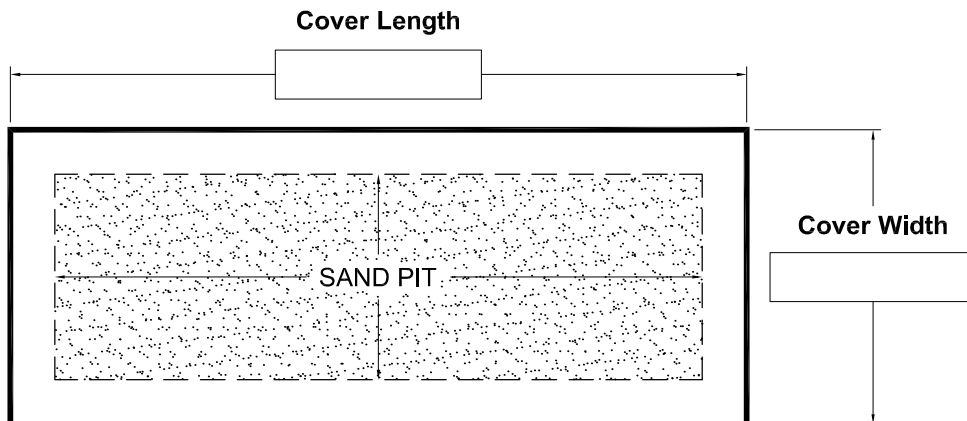

### Sand Pit Cover Color:

Check one of the following

- Grey
- White
- Black
- Kelly Green
- Red
- Dark Green
- Orange
- Royal Blue
- Old Gold
- Navy Blue
- Yellow Gold
- Purple
- Tan
- Maroon

### Sand Pit Cover Size:

Specify the length and width of the cover. It is recommended that the cover be at least 2 feet larger that the sand pit in both directions.

*Example: If the sand pit is 9' x 30', it is recommended that you order a cover at least 11' x 32'.*