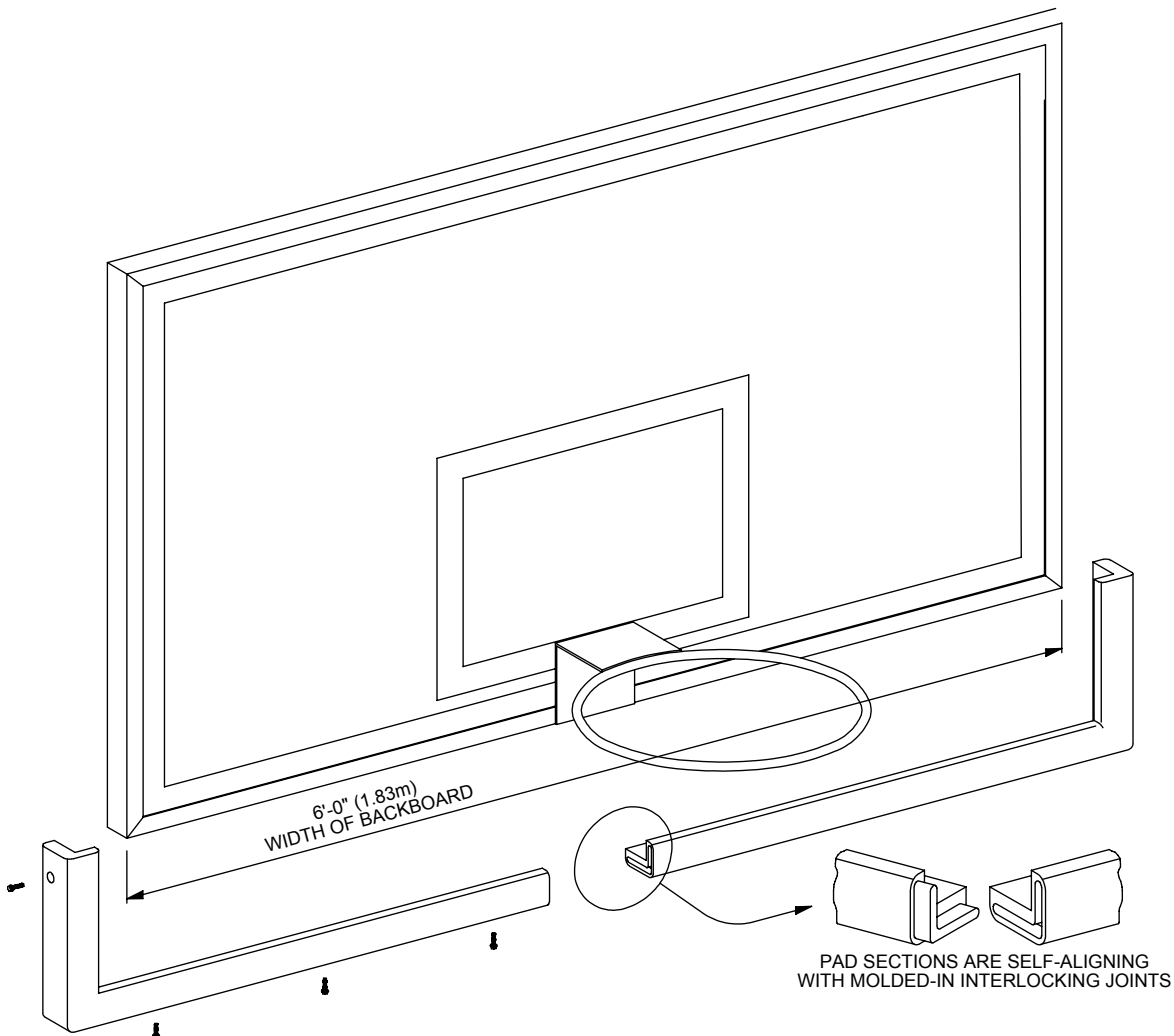

00324072 - RECREATIONAL PADDING KIT

72" WIDE RECTANGULAR WOOD BACKBOARDS

- 00324072 72" WIDE RECTANGULAR WOOD BACKBOARDS
FOR DETAILS ON COMPATABLE BACKBOARDS SEE B-200