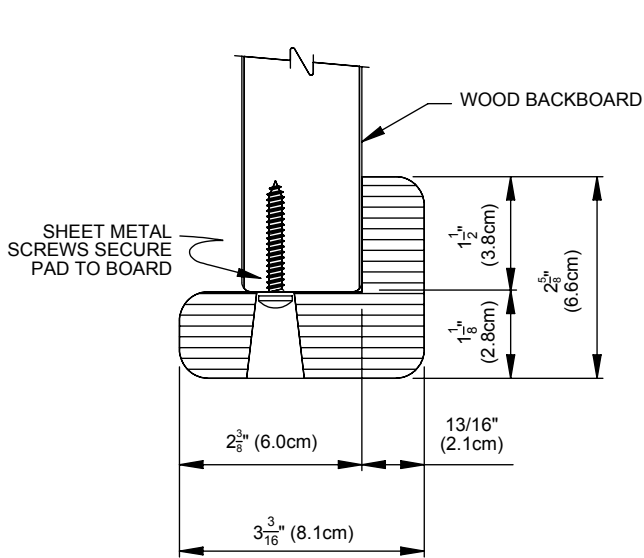

00324072 - RECREATIONAL PADDING KIT

72" WIDE RECTANGULAR WOOD BACKBOARDS

- 00324072 72" WIDE RECTANGULAR WOOD BACKBOARDS
FOR DETAILS ON COMPATABLE BACKBOARDS SEE B-200