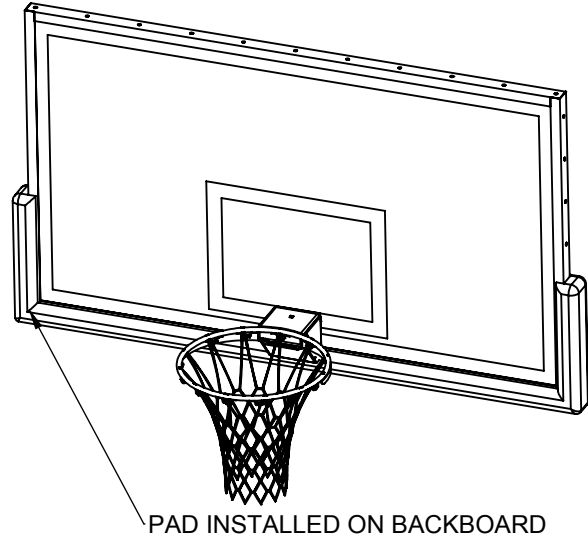

00324072 - RECREATIONAL PADDING KIT

72" WIDE RECTANGULAR WOOD BACKBOARDS

- 00324072 72" WIDE RECTANGULAR WOOD BACKBOARDS
FOR DETAILS ON COMPATABLE BACKBOARDS SEE B-200