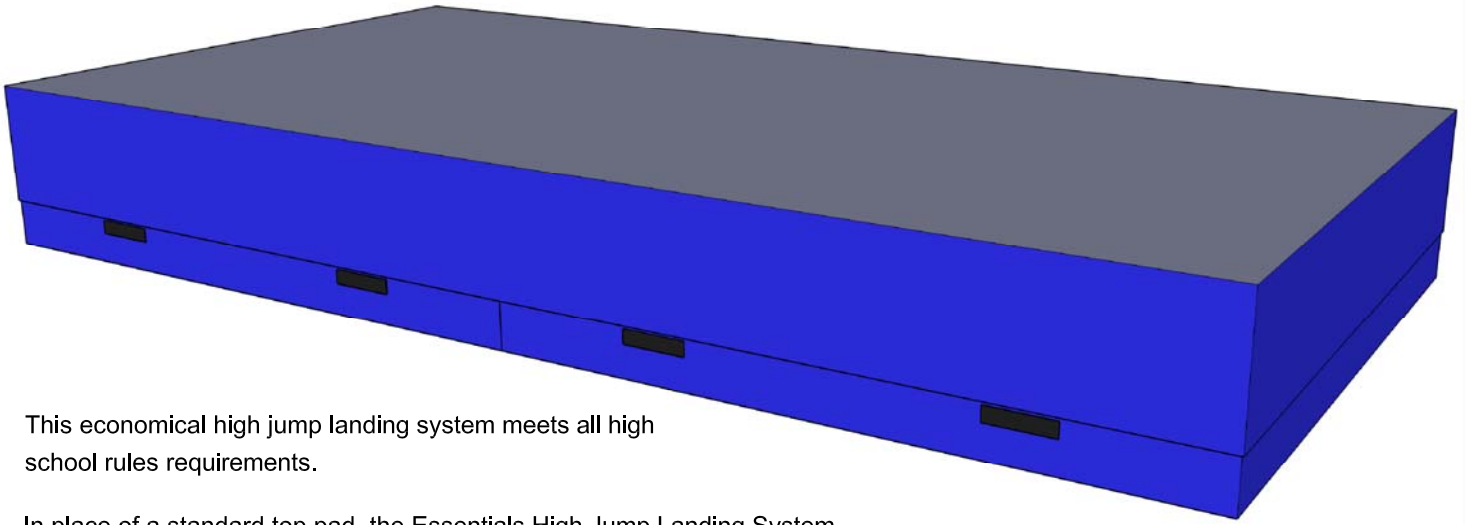

www.gillathletics.com
800-637-3090

640A - ESSENTIALS HIGH JUMP LANDING SYSTEM SPECIFICATION

This economical high jump landing system meets all high school rules requirements.

In place of a standard top pad, the Essentials High Jump Landing System employs a skirted mesh top that holds the units together for a snug fit.

Royal Blue only.

www.gillathletics.com
800-637-3090

640A - ESSENTIALS HIGH JUMP LANDING SYSTEM SPECIFICATION

Top Cover not shown.

ITEM NO.	DESCRIPTION	SIZE	CASING #	FOAM #	QTY
1	Base Section	96" x 96" x 24"	M640AB	M1940AB	2
2	Top Cover		M640ATC		1
3	Aluminum Karabiner		N1003		15