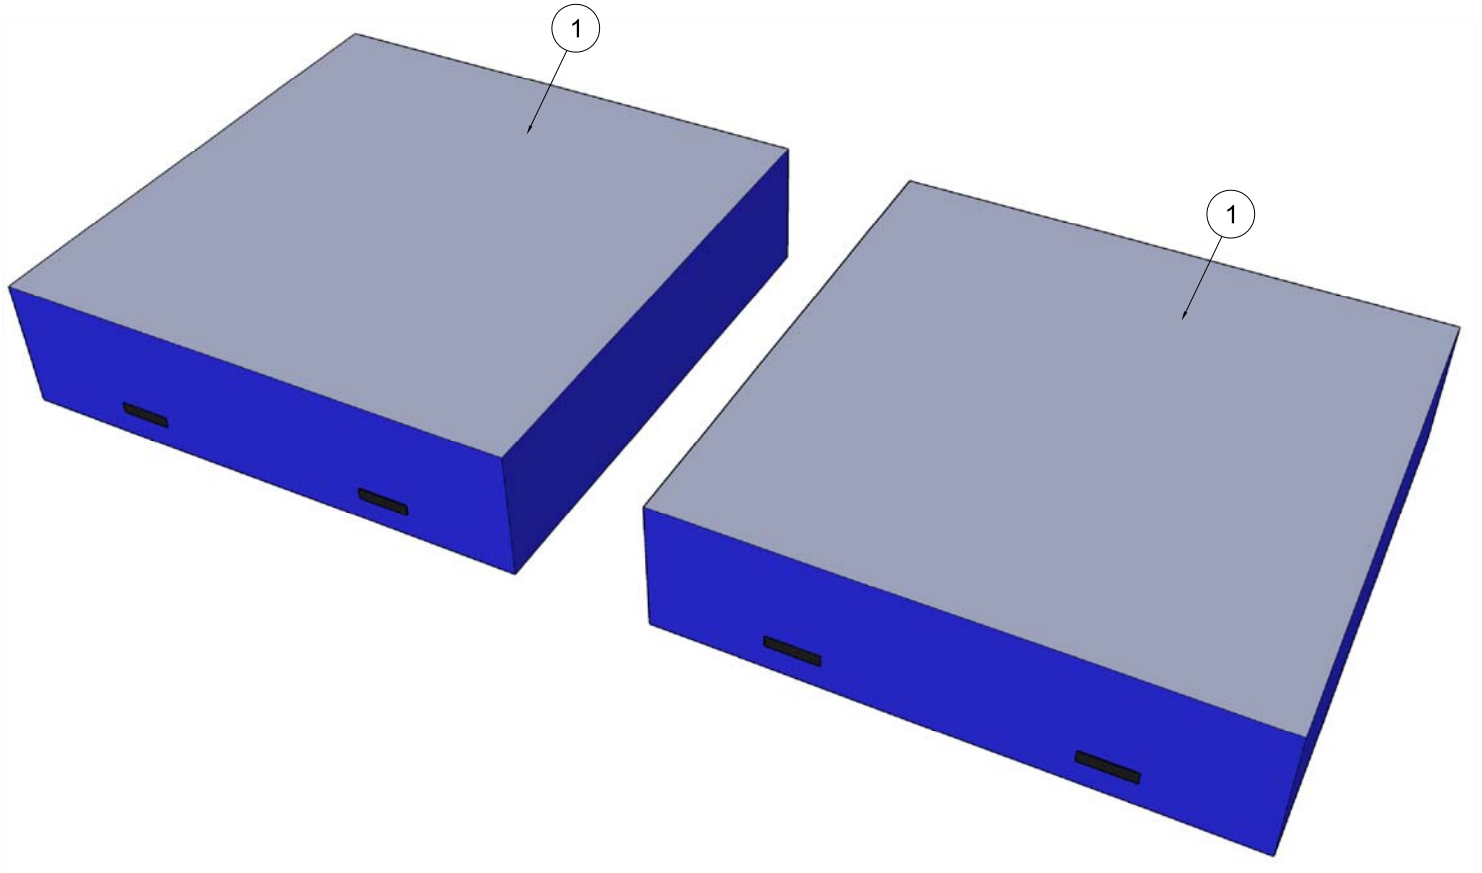

www.gillathletics.com
800-637-3090

640A - ESSENTIALS HIGH JUMP LANDING SYSTEM SPECIFICATION

This economical high jump landing system meets all high school rules requirements.

In place of a standard top pad, the Essentials High Jump Landing System employs a skirted mesh top that holds the units together for a snug fit.

Royal Blue only.

www.gillathletics.com
800-637-3090

640A - ESSENTIALS HIGH JUMP LANDING SYSTEM SPECIFICATION

Top Cover not shown.

ITEM NO.	DESCRIPTION	SIZE	CASING #	FOAM #	QTY
1	Base Section	96" x 96" x 24"	M640AB	M1940AB	2
2	Top Cover		M640ATC		1
3	Aluminum Karabiner		N1003		15