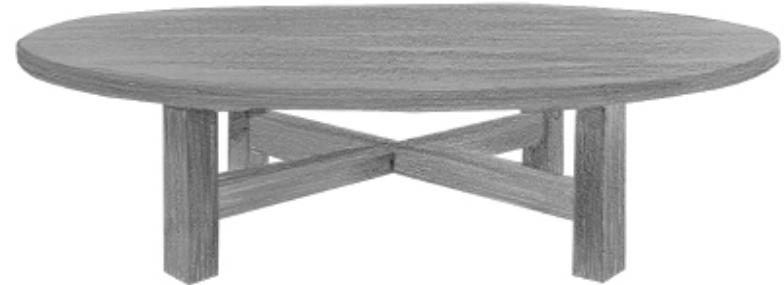

## X Base Coffee Table

A classic made for everyday living. The X-Base Coffee Table is a stately piece that will grow with you throughout time. With a round, plank style table top and structured X-base, it is sure to add character to your home. Made of solid oak and constructed using traditional carpentry techniques with Mortise and Tenon joinery, the table's finish highlights the natural grain and beauty of the wood.

Featured in Driftwood Oak.

Please see online for available finishes.

Designed by Amber Lewis, the X-Base Coffee Table is an exclusive design only available at Shoppe.

---

### DIMENSIONS

46" Diameter x 17" H  
60" Diameter x 17" H

---