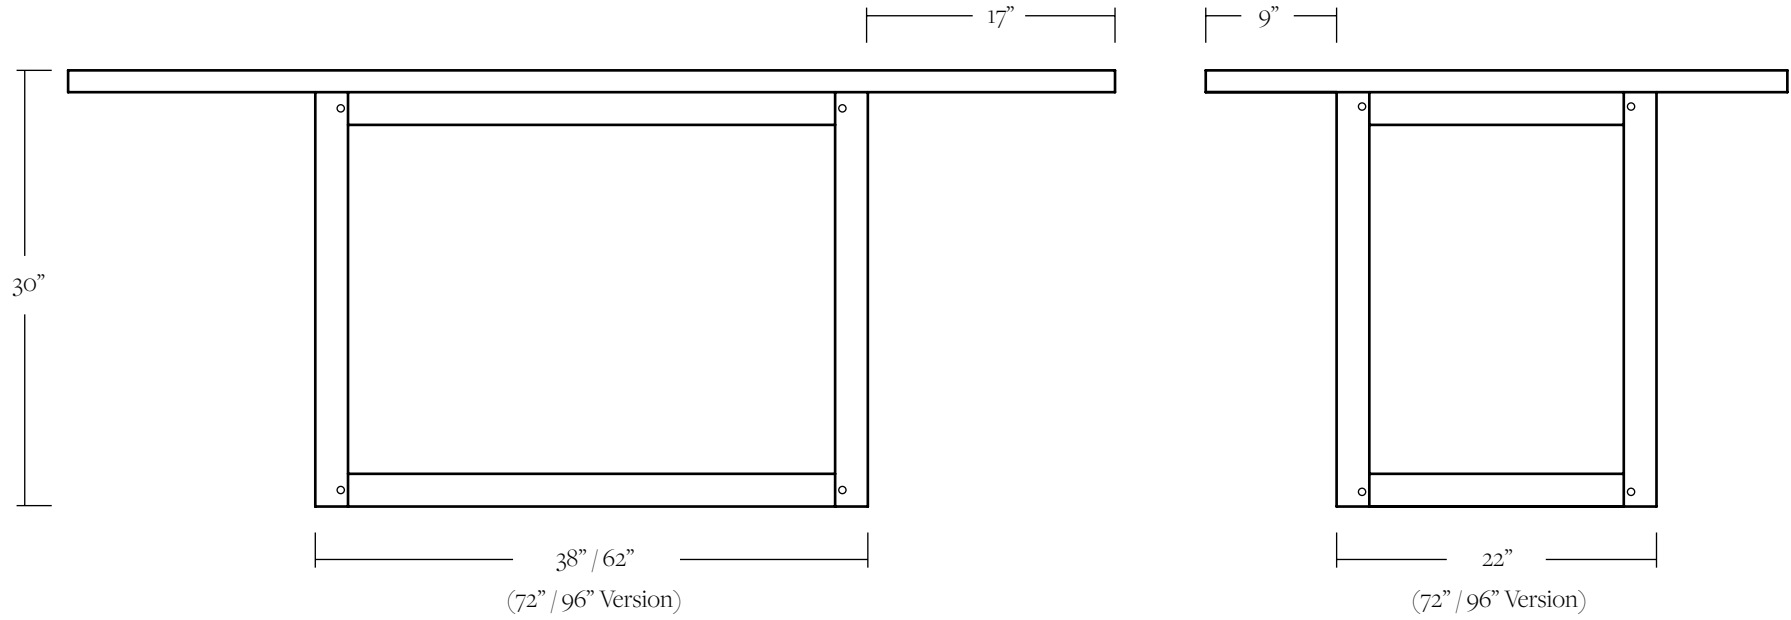

Product Dimensions

seating arrangement by size