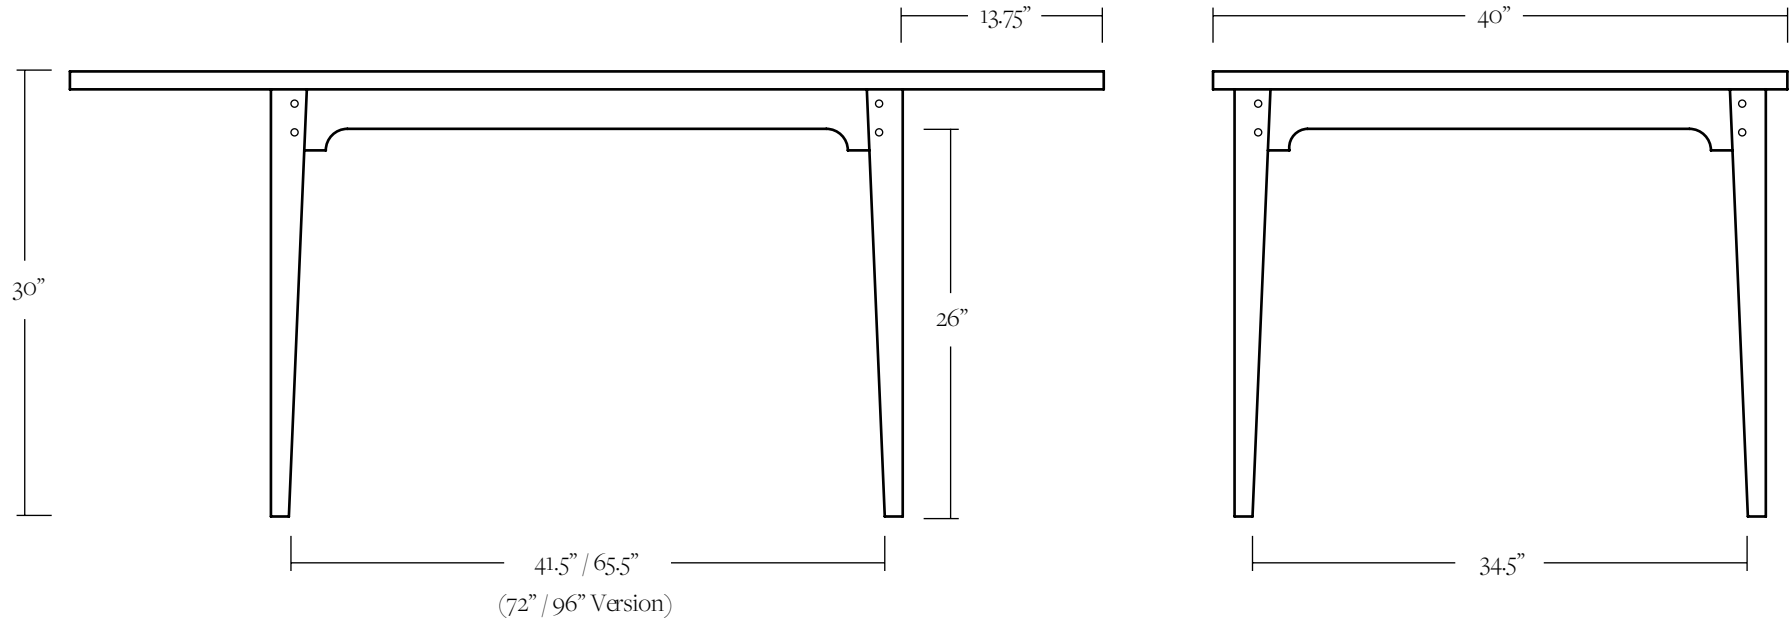

Product Dimensions

seating arrangement by size