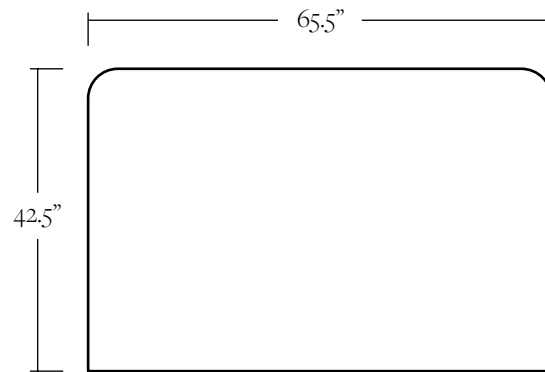

DIMENSIONS

DETAILS

5/4" Alder frame. HR foam upholstered frame.

LEAD TIME

Please reference the online listing for current production lead time.

SHIPPING & DELIVERY

Shipping and delivery is calculated at time of order placement.

FINE PRINT

All custom furniture orders are *final sale*.

Shipping Components

FULL

Footboard: 59.5" W x 22.5" H
Headboard: 59.5" W x 42.5" H
Side Rails: 76.5" L

QUEEN

Footboard: 65.5" W x 22.5" H
Headboard: 65.5" W x 42.5" H
Side Rails: 81.5" L

KING

Footboard: 81.5" W x 22.5" H
Headboard: 81.5" W x 42.5" H
Side Rails: 81.5" L

CAL KING

Footboard: 77.5" W x 22.5" H
Headboard: 77.5" W x 42.5" H
Side Rails: 85.5" L

Drawing represents Queen dimensions.

Slipcover not drawn.

Support platform included.

OTHER DIMENSIONS

Rail Height: 12" H

Floor to Platform: 10.5" H

FOOTBOARD

HEADBOARD

SIDE RAILS (X2)