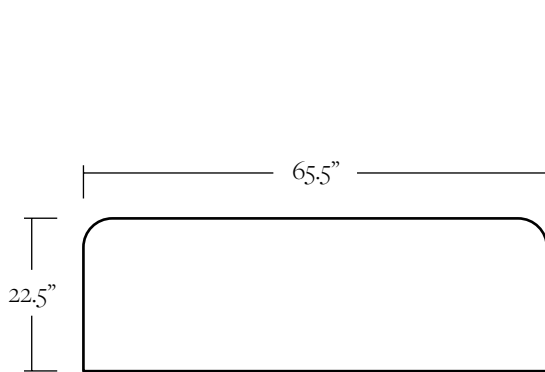

DIMENSIONS

DETAILS

5/4" Alder frame. HR foam upholstered frame.

LEAD TIME

Please reference the online listing for current production lead time.

SHIPPING & DELIVERY

Shipping and delivery is calculated at time of order placement.

FINE PRINT

All custom furniture orders are *final sale*.

Shipping Components

FULL

Footboard: 59.5" W x 22.5" H
Headboard: 59.5" W x 42.5" H
Side Rails: 76.5" L

QUEEN

Footboard: 65.5" W x 22.5" H
Headboard: 65.5" W x 42.5" H
Side Rails: 81.5" L

KING

Footboard: 81.5" W x 22.5" H
Headboard: 81.5" W x 42.5" H
Side Rails: 81.5" L

CAL KING

Footboard: 77.5" W x 22.5" H
Headboard: 77.5" W x 42.5" H
Side Rails: 85.5" L

Drawing represents Queen dimensions.

Slipcover not drawn.

Support platform included.

OTHER DIMENSIONS

Rail Height: 12" H

Floor to Platform: 10.5" H

FOOTBOARD

HEADBOARD

SIDE RAILS (X2)