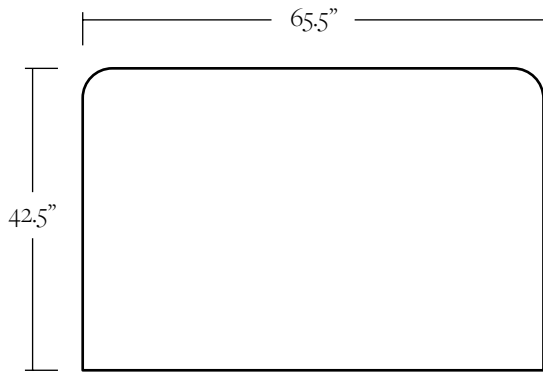

Shipping Components

FULL

Footboard: 59.5" W x 12" H
Headboard: 59.5" W x 42.5" H
Side Rails: 76.5" L

KING

Footboard: 81.5" W x 12" H
Headboard: 81.5" W x 42.5" H
Side Rails: 81.5" L

QUEEN

Footboard: 65.5" W x 12" H
Headboard: 65.5" W x 42.5" H
Side Rails: 81.5" L

CAL KING

Footboard: 77.5" W x 12" H
Headboard: 77.5" W x 42.5" H
Side Rails: 85.5" L

Drawing represents Queen dimensions.
Slipcover not drawn.
Support platform included.

OTHER DIMENSIONS

Rail Height: 12" H
Floor to Platform: 10.5" H

HEADBOARD