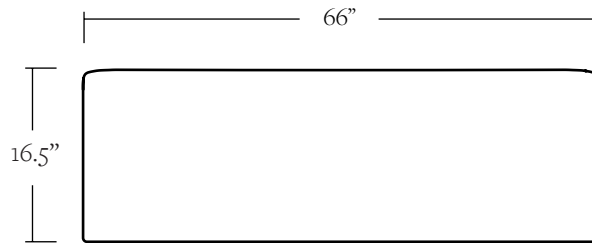

The Serina Bed - Low Headboard is part of the 'Shoppe Amber Interiors' furniture line, designed by Amber Lewis and handmade in Los Angeles.

Full - 60"W x 84"L with 38"H Headboard, 16.5" H Footboard & 12.5" H Side Rails
 Queen - 66"W x 89"L with 38"H Headboard, 16.5" H Footboard & 12.5" H Side Rails
 King - 82"W x 89"L with 38"H Headboard, 16.5" H Footboard & 12.5" H Side Rails
 Cal King - 78"W x 93"L with 38"H Headboard, 16.5" H Footboard & 12.5" H Side Rails

FINE PRINT

All custom furniture orders are *final sale*.

Shipping Components

Drawing represents Queen dimensions.
Support platform included.

FULL

Footboard: 60" W x 16.5" H
Headboard: 60" W x 38" H
Side Rails: 62" L

KING

Footboard: 82" W x 16.5" H
Headboard: 82" W x 38" H
Side Rails: 67" L

QUEEN

Footboard: 66" W x 16.5" H
Headboard: 66" W x 38" H
Side Rails: 67" L x

CAL KING

Footboard: 78" W x 16.5" H
Headboard: 78" W x 38" H
Side Rails: 71" L x

OTHER DIMENSIONS

Rail Height: 12.5" H
Floor to Platform: 7.5" H

HEADBOARD

FOOTBOARD

SIDE RAILS (X2)