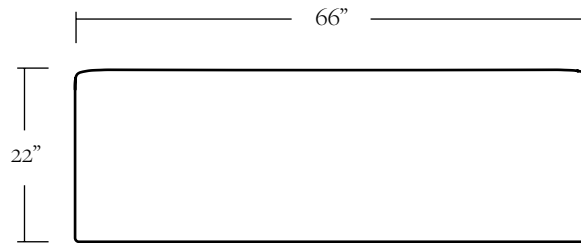

The Serina Bed is part of the ‘Shoppe Amber Interiors’ furniture line, designed by Amber Lewis and handmade in Los Angeles.

Full - 60”W x 84”L with 46”H Headboard, 22” H Footboard & 12.5” H Side Rails
 Queen - 66”W x 89”L with 46”H Headboard, 22” H Footboard & 12.5” H Side Rails
 King - 82 ”W x 89”L with 46”H Headboard, 22” H Footboard & 12.5” H Side Rails
 Cal King - 78”W x 93”L with 46”H Headboard, 22” H Footboard & 12.5” H Side Rails

FINE PRINT

All custom furniture orders are *final sale*.

Shipping Components

FULL

Footboard: 60" W x 22" H
Headboard: 60" W x 46" H
Side Rails: 62" L

QUEEN

Footboard: 66" W x 22" H
Headboard: 66" W x 46" H
Side Rails: 67" L

KING

Footboard: 82" W x 22" H
Headboard: 82" W x 46" H
Side Rails: 67" L

CAL KING

Footboard: 78" W x 22" H
Headboard: 78" W x 46" H
Side Rails: 71" L

Drawing represents Queen dimensions.
Support platform included.

OTHER DIMENSIONS

Rail Height: 12.5" H
Floor to Platform: 7.5" H

HEADBOARD

FOOTBOARD

SIDE RAILS (X2)

Serina Bed - Low Headboard

Refined and fresh, the Serina Bed features tufted upholstery and a beautifully curved headboard and footboard. With classic lines and handmade detailing, the Serina Bed is sophisticated, functional, and made for living.