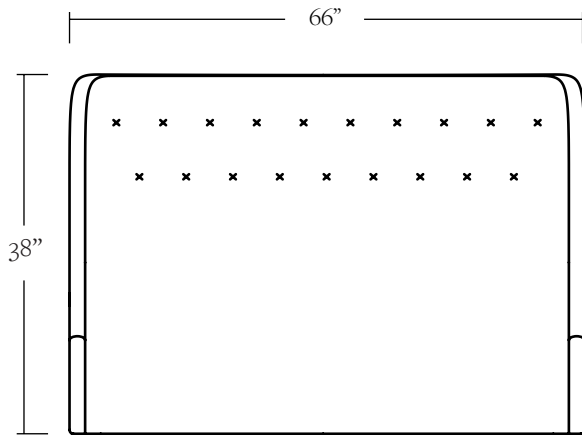

DIMENSIONS

DETAILS

5/4" Alder frame. HR foam upholstered frame.

LEAD TIME

Please reference the online listing for current production lead time.

SHIPPING & DELIVERY

Shipping and delivery is calculated at time of order placement.

FINE PRINT

All custom furniture orders are *final sale*.

Shipping Components

Drawing represents Queen dimensions.
Support platform included.

FULL

Footboard: 60" W x 16.5" H
Headboard: 60" W x 38" H
Side Rails: 62" L

KING

Footboard: 82" W x 16.5" H
Headboard: 82" W x 38" H
Side Rails: 67" L

QUEEN

Footboard: 66" W x 16.5" H
Headboard: 66" W x 38" H
Side Rails: 67" L x

CAL KING

Footboard: 78" W x 16.5" H
Headboard: 78" W x 38" H
Side Rails: 71" L x

OTHER DIMENSIONS

Rail Height: 12.5" H
Floor to Platform: 7.5" H

HEADBOARD

FOOTBOARD

SIDE RAILS (X2)