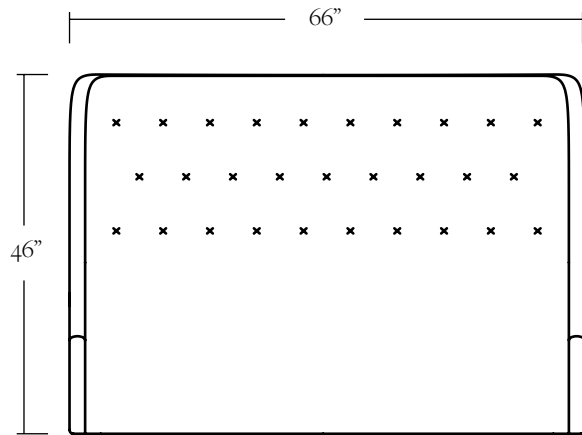

The Serina Bed is part of the ‘Shoppe Amber Interiors’ furniture line, designed by Amber Lewis and handmade in Los Angeles.

Full - 60”W x 84”L with 46”H Headboard, 22” H Footboard & 12.5” H Side Rails
 Queen - 66”W x 89”L with 46”H Headboard, 22” H Footboard & 12.5” H Side Rails
 King - 82 ”W x 89”L with 46”H Headboard, 22” H Footboard & 12.5” H Side Rails
 Cal King - 78”W x 93”L with 46”H Headboard, 22” H Footboard & 12.5” H Side Rails

FINE PRINT

All custom furniture orders are *final sale*.

Shipping Components

FULL

Footboard: 60" W x 22" H
Headboard: 60" W x 46" H
Side Rails: 62" L

QUEEN

Footboard: 66" W x 22" H
Headboard: 66" W x 46" H
Side Rails: 67" L

KING

Footboard: 82" W x 22" H
Headboard: 82" W x 46" H
Side Rails: 67" L

CAL KING

Footboard: 78" W x 22" H
Headboard: 78" W x 46" H
Side Rails: 71" L

Drawing represents Queen dimensions.
Support platform included.

OTHER DIMENSIONS

Rail Height: 12.5" H
Floor to Platform: 7.5" H

HEADBOARD

FOOTBOARD

SIDE RAILS (X2)

Serina Bed - Low Headboard

Refined and fresh, the Serina Bed features tufted upholstery and a beautifully curved headboard and footboard. With classic lines and handmade detailing, the Serina Bed is sophisticated, functional, and made for living.