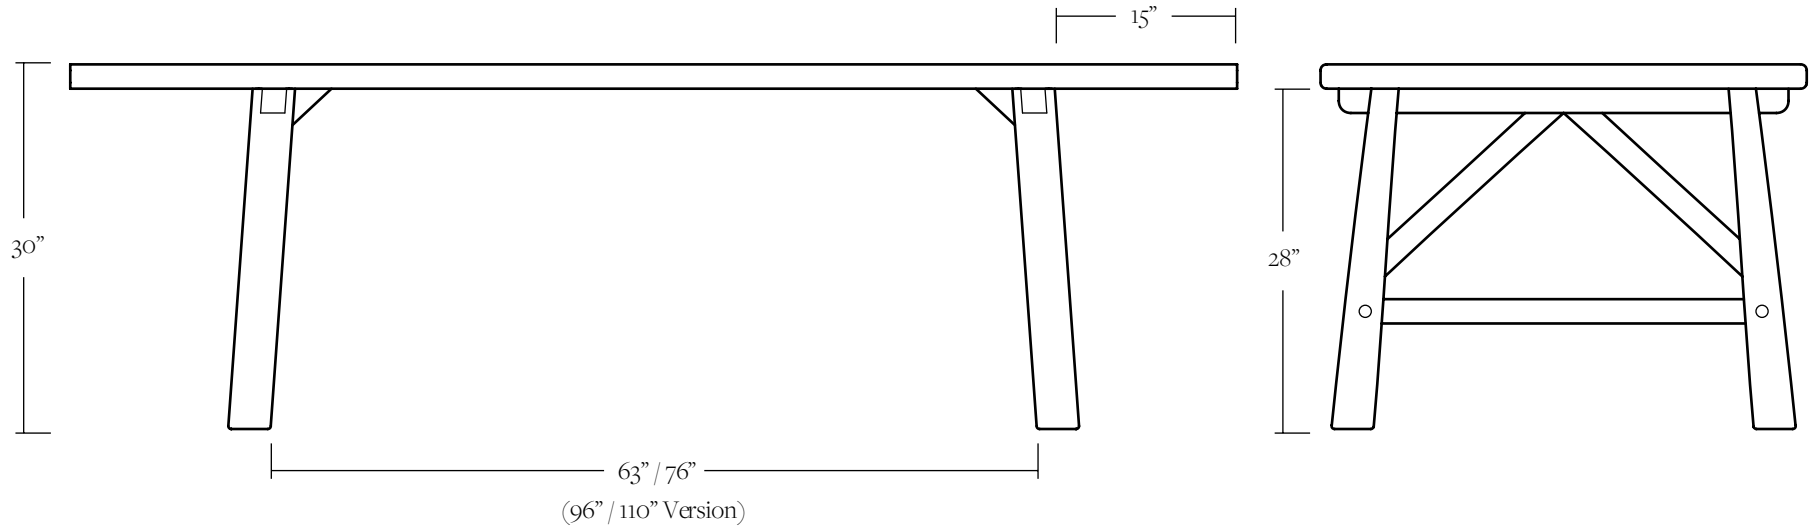

Featured in Natural Oak.

Please see online for available finishes.

The Riviera Sofa is part of the 'Shope Amber Interiors' furniture line, designed by Amber Lewis and handmade in Los Angeles.

DIMENSIONS

96" L x 40" W x 30" H with 15" Overhang
110" L x 40" W x 30" H with 15" Overhang

Product Dimensions

seating arrangement by size