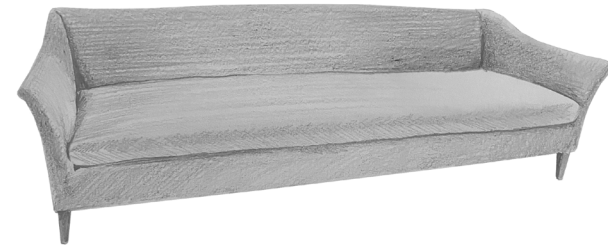

## Roman Sofa

Inspired by the elegance of classic Regency-era style, the Roman Sofa is a study in modern sophistication. A tight seat back and deep bench cushion take comfort to an elevated form, while gently flared arms and tapered legs offer an air of refined grace.

Featured in Dark Walnut and Carob upholstery.  
Please see online for available finishes.

Available in multiple colorways with our in-house line of fabrics exclusive to Shoppe, as well as COM for trade members.

Requires 18 yards in plain fabric.

Designed by Amber Lewis, the Roman Sofa is an exclusive design only available at Shoppe.

---

### DIMENSIONS

110" W x 37" D x 32" H with 26.5" Arm Height, 20" Seat Height & 27" Seat Depth

---