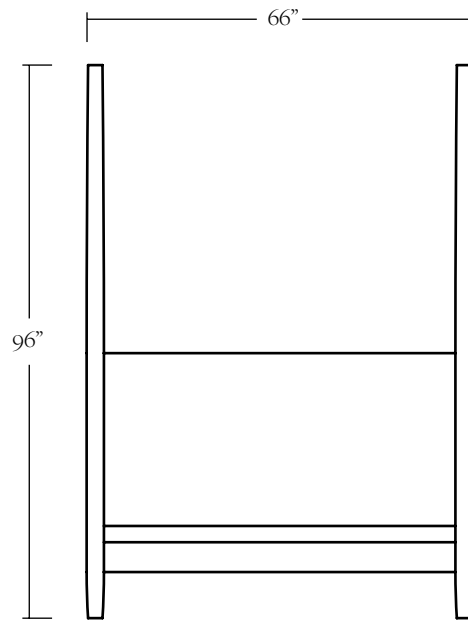

Shipping Components

FULL

Footboard/Headboard: 59" W x 96" H
Canopy: 59" W x 81" L
Side Rails: 75" L

QUEEN

Footboard/Headboard: 67" W x 96" H
Canopy: 67" W x 86" L
Side Rails: 80" L

KING

Footboard/Headboard: 82" W x 96" H
Canopy: 82" W x 86" L
Side Rails: 80" L

CAL KING

Footboard/Headboard: 78" W x 96" H
Canopy: 78" W x 90" L
Side Rails: 84" L

Drawing represents Queen dimensions.
Upholstered cushion not drawn.
Support slats and platform included.

OTHER DIMENSIONS

Rail Height: 16" H
Floor to Slats: 10.5" H

This canopy bed ships with posts pre-assembled to the headboard and footboard that cannot be disassembled during delivery. Please note dimensions to ensure ample clearance for doorway, hallways, tight corners, etc. as certain parts may not fit through standard doorways, narrow hallways or staircases.

HEADBOARD