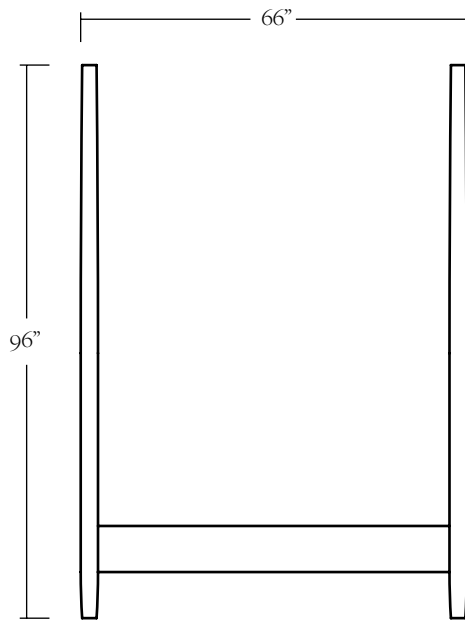

The Penny Canopy Bed is part of the 'Shoppe Amber Interiors' furniture line, designed by Amber Lewis and handmade in Los Angeles.

Full - 60"W x 81"L with 48"H Headboard & 96" H canopy
Queen - 66"W x 86"L with 48"H Headboard & 96" H canopy
King - 82"W x 86"L with 48"H Headboard & 96" H canopy
Cal King - 78"W x 90"L with 48"H Headboard & 96" H canopy

FINE PRINT

All custom furniture orders are *final sale*.

Shipping Components

FULL

Footboard/Headboard: 59" W x 96" H
 Canopy: 59" W x 81" L
 Side Rails: 75" L

QUEEN

Footboard/Headboard: 67" W x 96" H
 Canopy: 67" W x 86" L
 Side Rails: 80" L

KING

Footboard/Headboard: 82" W x 96" H
 Canopy: 82" W x 86" L
 Side Rails: 80" L

CAL KING

Footboard/Headboard: 78" W x 96" H
 Canopy: 78" W x 90" L
 Side Rails: 84" L

Drawing represents Queen dimensions.
 Upholstered cushion not drawn.
 Support slats and platform included.

OTHER DIMENSIONS

Rail Height: 16" H
 Floor to Slats: 10.5" H

This canopy bed ships with posts pre-assembled to the headboard and footboard that cannot be disassembled during delivery. Please note dimensions to ensure ample clearance for doorway, hallways, tight corners, etc. as certain parts may not fit through standard doorways, narrow hallways or staircases.