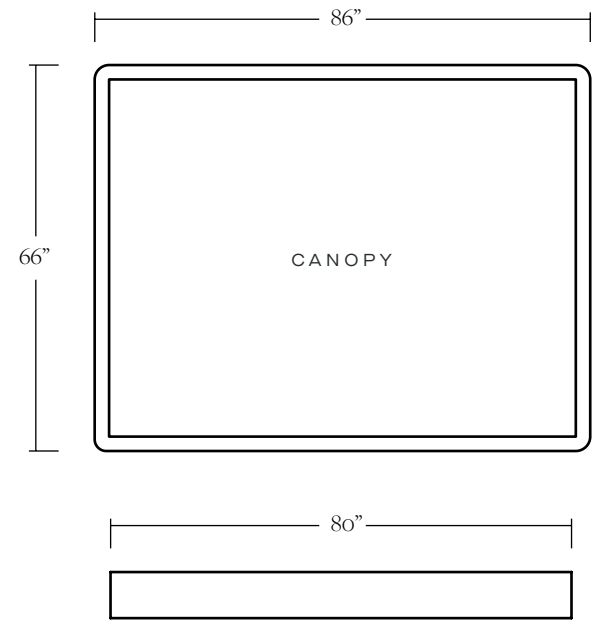

FINE PRINT

All custom furniture orders are *final sale*.

Shipping Components

FULL

Footboard/Headboard: 59" W x 96" H
 Canopy: 59" W x 81" L
 Side Rails: 75" L

QUEEN

Footboard/Headboard: 67" W x 96" H
 Canopy: 67" W x 86" L
 Side Rails: 80" L

KING

Footboard/Headboard: 82" W x 96" H
 Canopy: 82" W x 86" L
 Side Rails: 80" L

CAL KING

Footboard/Headboard: 78" W x 96" H
 Canopy: 78" W x 90" L
 Side Rails: 84" L

Drawing represents Queen dimensions.
 Upholstered cushion not drawn.
 Support slats and platform included.

OTHER DIMENSIONS

Rail Height: 16" H
 Floor to Slats: 10.5" H

This canopy bed ships with posts pre-assembled to the headboard and footboard that cannot be disassembled during delivery. Please note dimensions to ensure ample clearance for doorway, hallways, tight corners, etc. as certain parts may not fit through standard doorways, narrow hallways or staircases.

FOOTBOARD

HEADBOARD

SIDE RAILS (X2)