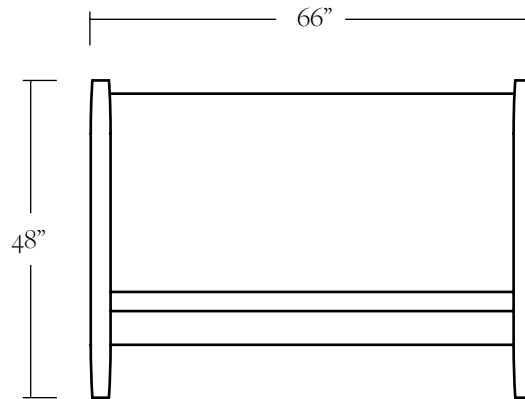

## DIMENSIONS

Full - 60"W x 81"L x 48" H with 46"H Headboard & 16" H Side Rails  
Queen - 66"W x 86"L x 48" H with 46"H Headboard & 16" H Side Rails  
King - 82"W x 86"L x 48" H with 46"H Headboard & 16" H Side Rails  
Cal King - 78"W x 90"L x 48" H with 46"H Headboard & 16" H Side Rails

## KING

Footboard: 82" W  
Headboard: 82" W x 48" H  
Side Rails: 80" L

## CAL KING

Footboard: 78" W  
Headboard: 78" W x 48" H  
Side Rails: 84" L

Drawing represents Queen dimensions.  
Upholstered cushion not drawn.  
Support slats and platform included.

## OTHER DIMENSIONS

Rail Height: 16" H  
Floor to Slats: 10.5" H

FOOTBOARD

HEADBOARD

SIDE RAILS (X2)