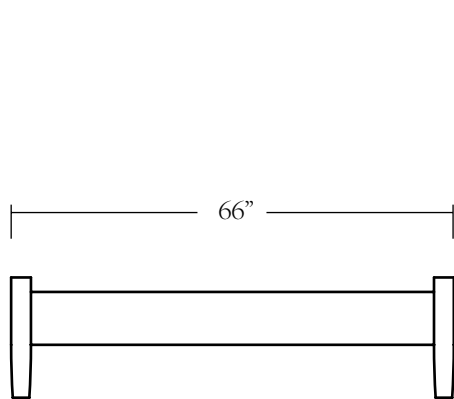

## QUEEN

Footboard: 66" W  
Headboard: 66" W x 48" H  
Side Rails: 80" L

## KING

Footboard: 82" W  
Headboard: 82" W x 48" H  
Side Rails: 80" L

## CAL KING

Footboard: 78" W  
Headboard: 78" W x 48" H  
Side Rails: 84" L

Drawing represents Queen dimensions.  
Upholstered cushion not drawn.  
Support slats and platform included.

## OTHER DIMENSIONS

Rail Height: 16" H  
Floor to Slats: 10.5" H

FOOTBOARD

HEADBOARD

SIDE RAILS (X2)