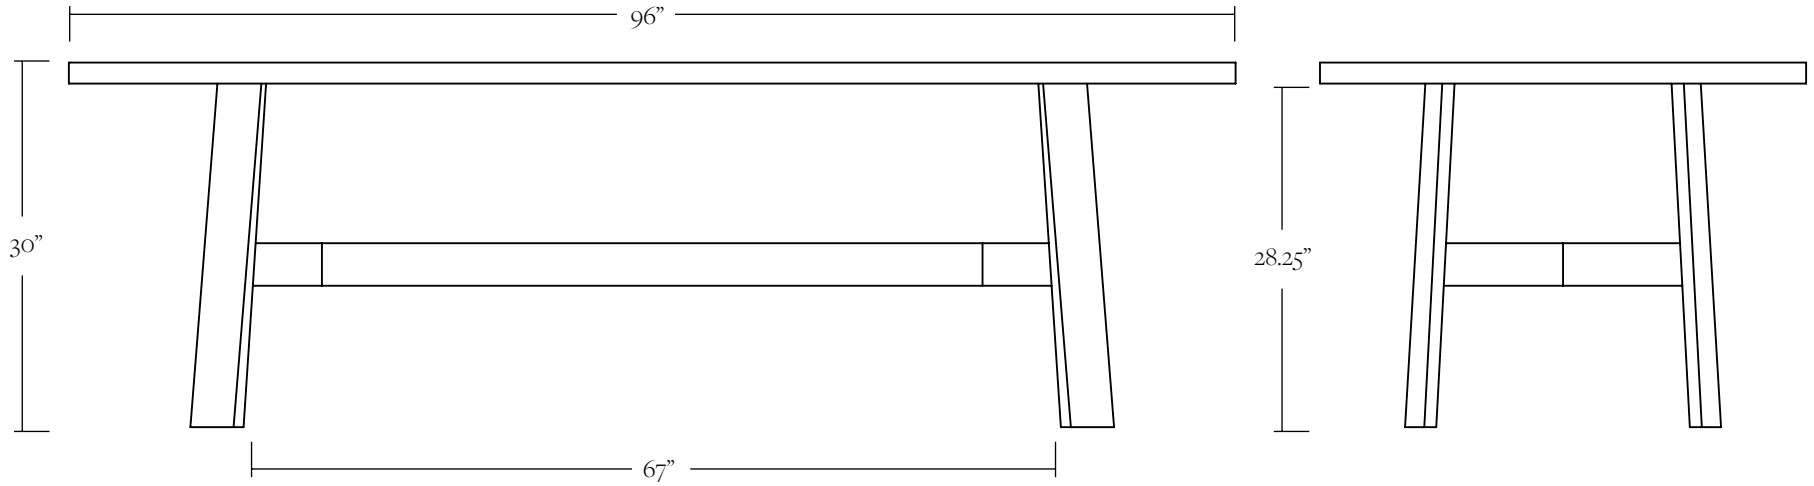

Product Dimensions