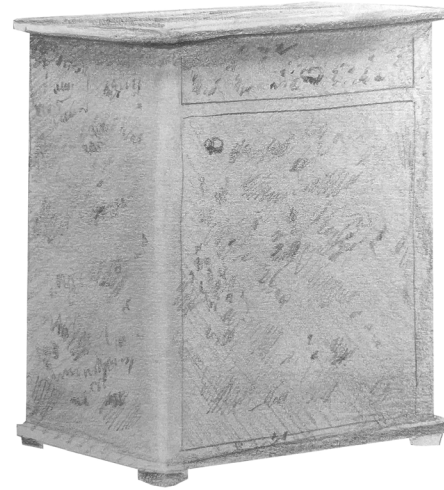

# Norton Nightstand

Showcasing the natural beauty of burl wood, the Norton Nightstand is a stunning accent table. Curved lines and detailed edging elevate its understated silhouette, while its deep top drawer and spacious interior cabinet offer ample storage space. A stylish option for the bedroom, the versatile Norton Nightstand also makes for an ideal side table styled in any space.

Featured in Honey.

Please see online for available finishes.

The Norton Nightstand is part of the ‘Shope Amber Interiors’ furniture line, designed by Amber Lewis and handmade in Los Angeles.

DIMENSIONS

24.75" W x 16" D x 28" H