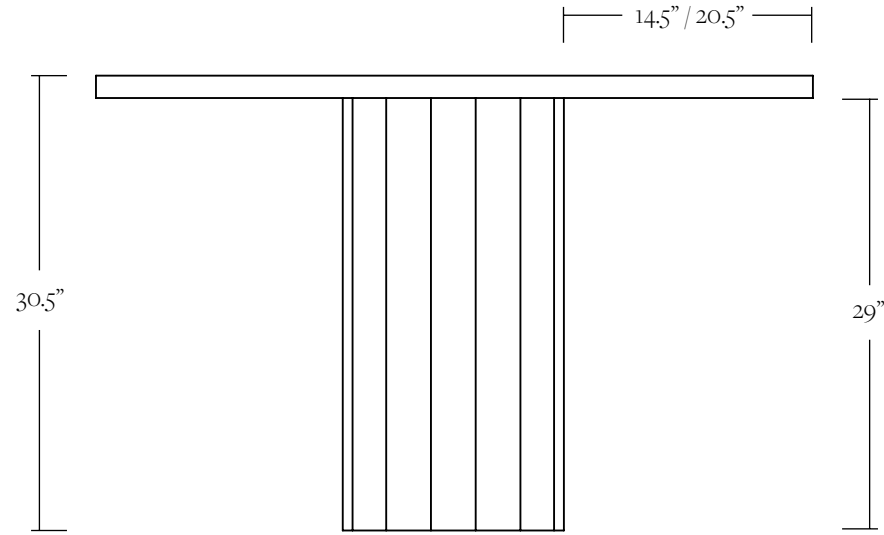

Product Dimensions