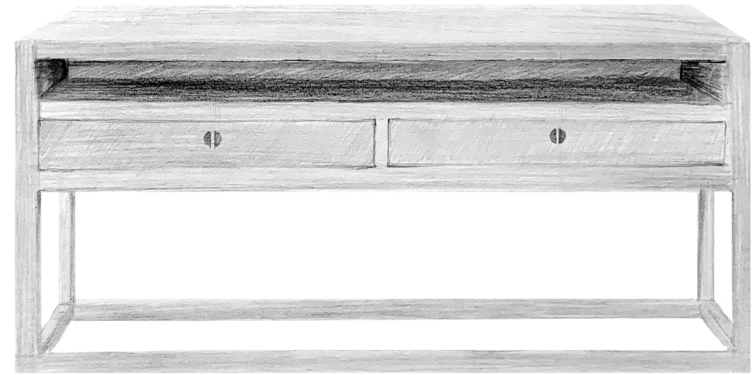

## Mandeville Console

The Mandeville Console is a beautiful, modern console table with a quintessential California look that will serve as the perfect accent piece in any space. Featuring an open shelf and functional drawers for storage space, this clean-lined accent table has ample surface area for all your styling needs. Made of solid oak, the table's finish highlights the natural grain and beauty of the wood. Due to the handmade construction and natural wood material, variations in color, texture and finish are to be expected and add to the unique character of each piece.

Featured in Natural Oak.

Please see online for available finishes.

The Mandeville Console is part of the 'Shoppe Amber Interiors' furniture line, designed by Amber Lewis and handmade in Los Angeles.

DIMENSIONS	64" W x 20" D x 28" H 72" W x 20" D x 28" H
DETAILS	Oak.
LEAD TIME	Please reference the online listing for current production lead time.
SHIPPING & DELIVERY	Shipping and delivery is calculated at time of order placement.
FINE PRINT	All custom furniture orders are <i>final sale</i> .