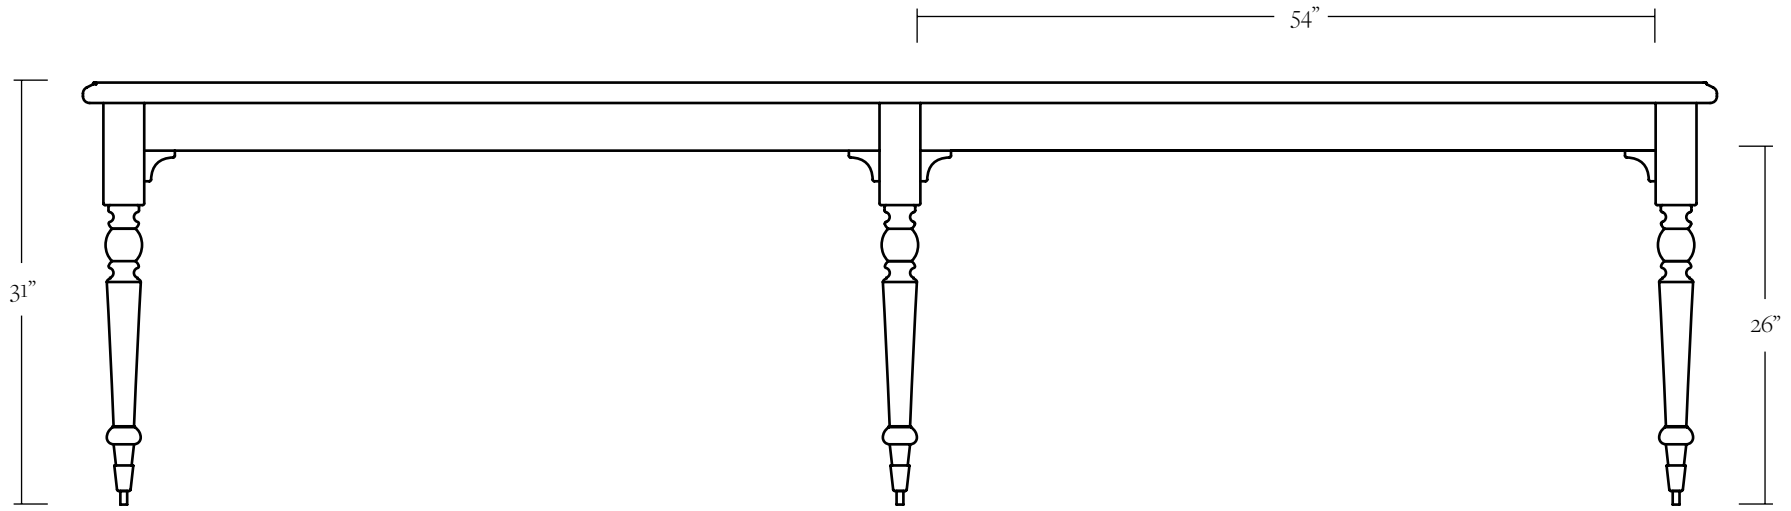

96" L x 40" W x 31" H (4 Legs)
120" L x 50" W x 31" H (6 Legs)

DETAILS

Oak.

LEAD TIME

Please reference the online listing for current production lead time.

SHIPPING & DELIVERY

Shipping and delivery is calculated at time of order placement.

FINE PRINT

All custom furniture orders are *final sale*.

Product Dimensions

Please Note: 96" version has 4 legs only.

seating arrangement by size