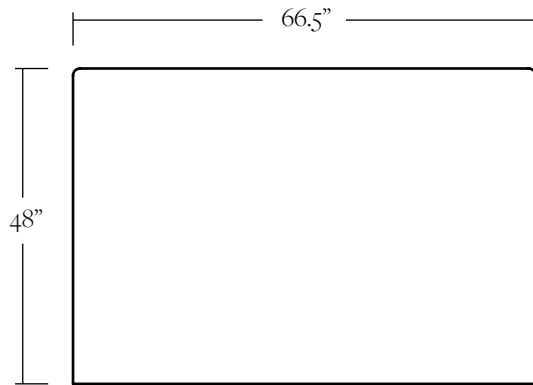

DIMENSIONS

DETAILS

5/4" Alder frame. HR foam upholstered frame.

LEAD TIME

Please reference the online listing for current production lead time.

SHIPPING & DELIVERY

Shipping and delivery is calculated at time of order placement.

FINE PRINT

All custom furniture orders are *final sale*.

Shipping Components

Drawing represents Queen dimensions.
Slipcover not drawn.
Support platform included.

FULL

Footboard: 60.5" W x 12" H
Headboard: 60.5" W x 48" H
Side Rails: 77" L

KING

Footboard: 82.5" W x 12" H
Headboard: 82.5" W x 48" H
Side Rails: 82" L

QUEEN

Footboard: 66.5" W x 12" H
Headboard: 66.5" W x 48" H
Side Rails: 82" L

CAL KING

Footboard: 78.5" W x 12" H
Headboard: 78.5" W x 48" H
Side Rails: 86" L

OTHER DIMENSIONS

Rail Height: 12" H
Floor to Slats: 10" H

HEADBOARD

FOOTBOARD

SIDE RAILS (X2)