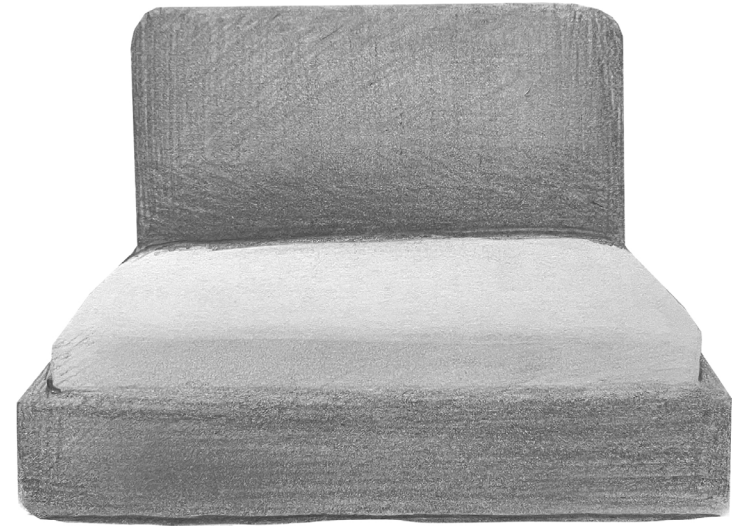

SHOPPE AMBER INTERIORS

SHOPPEAMBERINTERIORS.COM

Latigo Bed

The Latigo Bed is a clean-lined slipcovered platform bed with a quintessential California look and feel. With a structured, modern headboard and footboard this bed is sure to elevate any space. This style is also available with a footboard.

Featured in Pewter fabric.

Available in multiple colorways with our in-house line of fabrics exclusive to Shoppe, as well as COM for trade members.

Requires 10 yards for Twin, 11 yards for Full, 12 yards for Queen, 13 yards for King, & 13 yards for Cal King in plain fabric.

The Latigo Bed is part of the 'Shoppe Amber Interiors' furniture line, designed by Amber Lewis and handmade in Los Angeles.

Full - 60.5"W x 83.5"L with 48"H Headboard
 Queen - 66.5"W x 88.5"L with 48"H Headboard
 King - 82.5"W x 88.5"L with 48"H Headboard
 Cal King - 78.5"W x 92.5"L with 48"H Headboard

DIMENSIONS

DETAILS

5/4" Alder frame. HR foam upholstered frame.

LEAD TIME

Please reference the online listing for current production lead time.

SHIPPING & DELIVERY

Shipping and delivery is calculated at time of order placement.