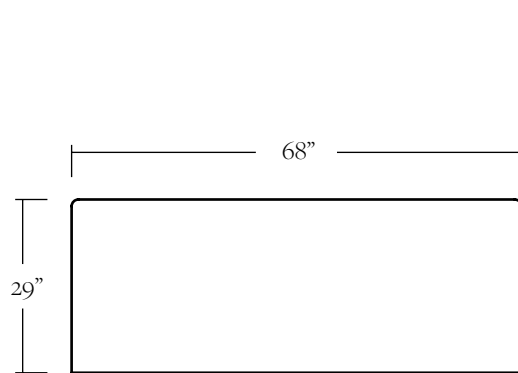

DIMENSIONS

DETAILS

5/4” Alder frame. HR foam upholstered frame.

LEAD TIME

Please reference the online listing for current production lead time.

SHIPPING & DELIVERY

Shipping and delivery is calculated at time of order placement.

FINE PRINT

All custom furniture orders are *final sale*.

Shipping Components

FULL

Footboard: 62" W x 29" H
Headboard: 62" W x 49" H
Side Rails: 77" L

KING

Footboard: 84" W x 29" H
Headboard: 84" W x 49" H
Side Rails: 82" L

QUEEN

Footboard: 68" W x 29" H
Headboard: 68" W x 49" H
Side Rails: 82" L

CAL KING

Footboard: 80" W x 29" H
Headboard: 80" W x 49" H
Side Rails: 86" L

Drawing represents Queen dimensions.
Slipcover not drawn.
Support platform included.

OTHER DIMENSIONS

Rail Height: 16" H
Floor to Slats: 13" H

FOOTBOARD

HEADBOARD

SIDE RAILS (X2)