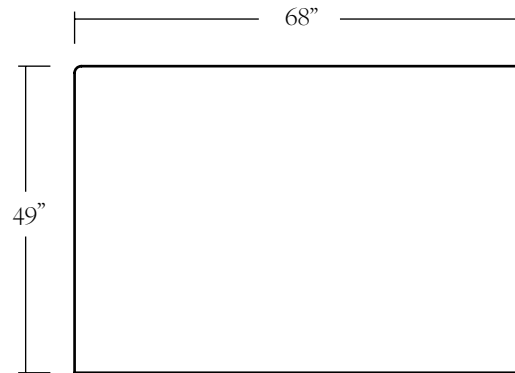

DIMENSIONS

DETAILS

5/4” Alder frame. HR foam upholstered frame.

LEAD TIME

Please reference the online listing for current production lead time.

SHIPPING & DELIVERY

Shipping and delivery is calculated at time of order placement.

FINE PRINT

All custom furniture orders are *final sale*.

Shipping Components

FULL

Footboard: 62" W x 29" H
Headboard: 62" W x 49" H
Side Rails: 77" L

KING

Footboard: 84" W x 29" H
Headboard: 84" W x 49" H
Side Rails: 82" L

QUEEN

Footboard: 68" W x 29" H
Headboard: 68" W x 49" H
Side Rails: 82" L

CAL KING

Footboard: 80" W x 29" H
Headboard: 80" W x 49" H
Side Rails: 86" L

Drawing represents Queen dimensions.
Slipcover not drawn.
Support platform included.

OTHER DIMENSIONS

Rail Height: 16" H
Floor to Slats: 13" H

FOOTBOARD

HEADBOARD

SIDE RAILS (X2)