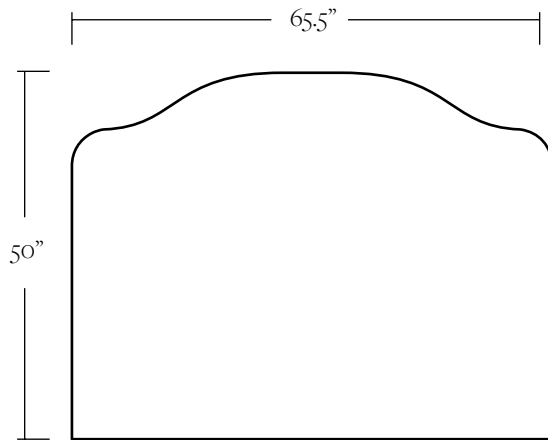

DIMENSIONS

DETAILS

5/4" Alder frame. HR foam upholstered frame.

LEAD TIME

Please reference the online listing for current production lead time.

SHIPPING & DELIVERY

Shipping and delivery is calculated at time of order placement.

FINE PRINT

All custom furniture orders are *final sale*.

Shipping Components

Drawing represents Queen dimensions.
Support platform included.

FULL

Footboard: 59.5" W x 12.5" H
Headboard: 59.5" W x 50" H
Side Rails: 76" L

KING

Footboard: 81.5" W x 12.5" H
Headboard: 81.5" W x 50" H
Side Rails: 81" L

QUEEN

Footboard: 65.5" W x 12.5" H
Headboard: 65.5" W x 50" H
Side Rails: 81" L

CAL KING

Footboard: 77.5" W x 12.5" H
Headboard: 77.5" W x 50" H
Side Rails: 85" L

OTHER DIMENSIONS

Rail Height: 12.5" H
Floor to Platform: 10.5" H

HEADBOARD

FOOTBOARD

SIDE RAILS (X2)