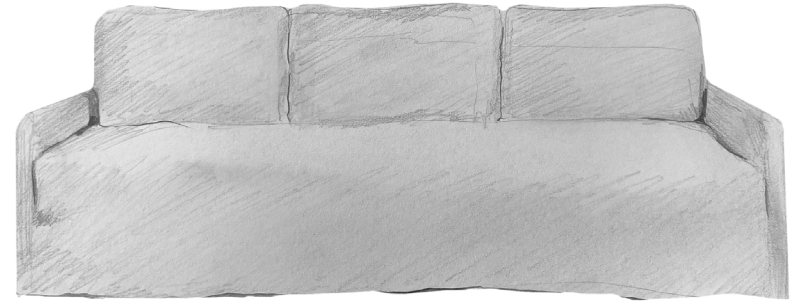

SHOPPE AMBER INTERIORS

SHOPPEAMBERINTERIORS.COM

Grayson Sofa

The Grayson Sofa is tailored and structured with clean, modern lines to offer any space a refined, inviting look. Sit back, relax, and kick your feet up--comfort is key with an extra plush down-wrapped foam seat cushion. With a fully removable slipcover and 50/50 down back cushions, you'll be cozied up in no time in comfort and style.

Featured in Fog Fabric.

Available in multiple colorways with our in-house line of fabrics exclusive to Shoppe, as well as COM for trade members.

Requires 18 yards for 86", 20 yards for 96", & 22 yards for 108" in plain fabric.

The Grayson Sofa is part of the 'Shoppe Amber Interiors' furniture line, designed by Amber Lewis and handmade in Los Angeles.

DIMENSIONS

86" W x 39" D x 31" H with 24" Arm Height, 20" Seat Height & 26" Seat Depth
 96" W x 39" D x 31" H with 24" Arm Height, 20" Seat Height & 26" Seat Depth
 108" W x 39" D x 31" H with 24" Arm Height, 20" Seat Height & 26" Seat Depth