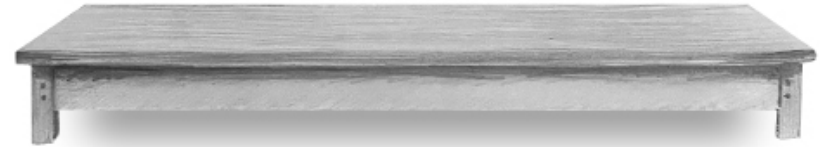

SHOPPE AMBER INTERIORS

SHOPPEAMBERINTERIORS.COM

Gerardo Coffee Table

With a refined profile, the Gerardo Coffee Table is a modern take on a timeless silhouette. A striking union of traditional joinery and minimalist simplicity, the Gerardo Coffee Table is a display of artisanal craftsmanship. Fashionably low to the ground, its broadly sweeping surface serves as a wonderful canvas designed to fit seamlessly within a variety of styles.

Featured in Natural Oak.

Please see online for available finishes.

The Gerardo Coffee Table is part of the 'Shoppe Amber Interiors' furniture line, designed by Amber Lewis and handmade in Los Angeles.

DIMENSIONS

60" L x 32" W x 12" H
78" L x 40" W x 12" H

DETAILS

Oak.

LEAD TIME

Please reference the online listing for current production lead time.

SHIPPING & DELIVERY

Shipping and delivery is calculated at time of order placement.