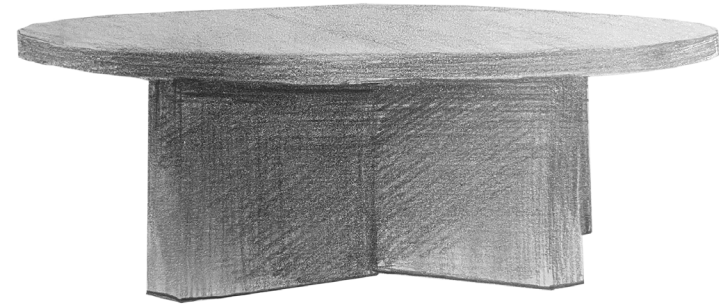

SHOPPE AMBER INTERIORS

SHOPPEAMBERINTERIORS.COM

George Round Coffee Table

The George Round Coffee Table is a beautiful solid oak piece that will serve as the perfect canvas for all your styling needs. With a round top and sturdy X-base, this modern coffee table will quickly become the focal point of any room. This style is also available as a rectangular coffee table and dining table.

Featured in Natural Oak

Please see online for available finishes.

The George Round Coffee Table is part of the 'Shoppe Amber Interiors' furniture line, designed by Amber Lewis and handmade in Los Angeles.

DIMENSIONS

36" Diameter x 15" H with 1.75" Thick Top
 46" Diameter x 15" H with 1.75" Thick Top
 52" Diameter x 15" H with 1.75" Thick Top

DETAILS

Oak.

LEAD TIME

Please reference the online listing for current production lead time.