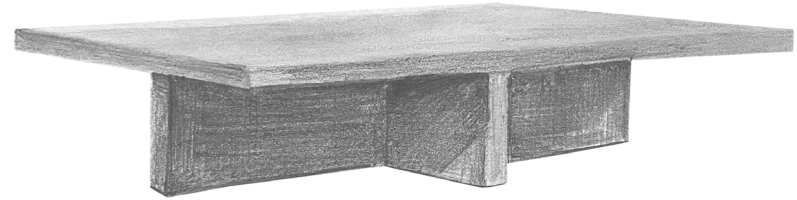

SHOPPE AMBER INTERIORS

SHOPPEAMBERINTERIORS.COM

George Rectangular Coffee Table

The George Rectangular Coffee Table is a beautiful solid oak piece that will serve as the perfect canvas for all your styling needs. With a rectangular top and sturdy X-base, this modern coffee table will quickly become the focal point of any room. This style is also available as a round coffee table and dining table.

Featured in Natural Oak

Please see online for available finishes.

The George Rectangular Coffee Table is part of the 'Shope Amber Interiors' furniture line, designed by Amber Lewis and handmade in Los Angeles.

DIMENSIONS

72" L x 40" W x 15" H with 1.75" Thick Top

DETAILS

Oak.

LEAD TIME

Please reference the online listing for current production lead time.

SHIPPING & DELIVERY

Shipping and delivery is calculated at time of order placement.