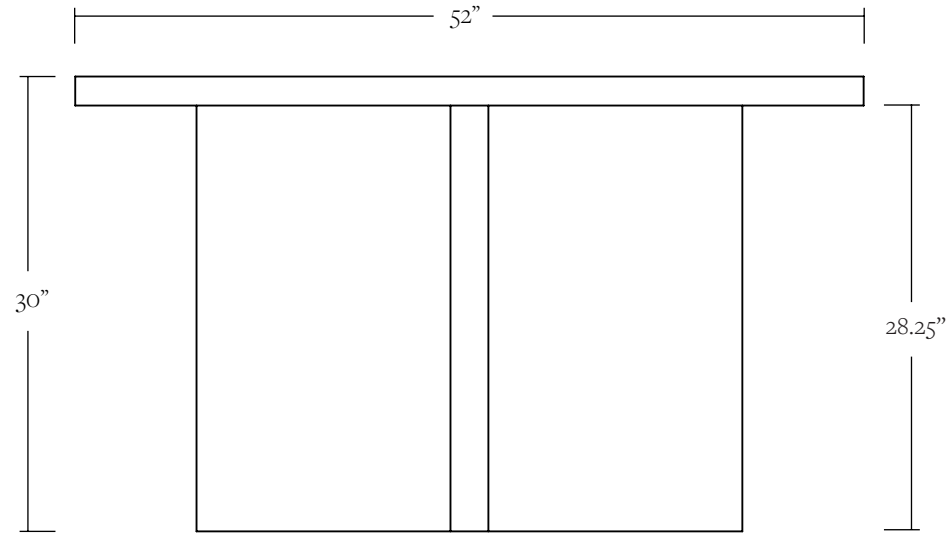

48" Diameter x 30" H with 1.75" Thick Top
 52" Diameter x 30" H with 1.75" Thick Top

DETAILS

Oak.

LEAD TIME

Please reference the online listing for current production lead time.

SHIPPING & DELIVERY

Shipping and delivery is calculated at time of order placement.

FINE PRINT

All custom furniture orders are *final sale*.

Product Dimensions

seating arrangement by size