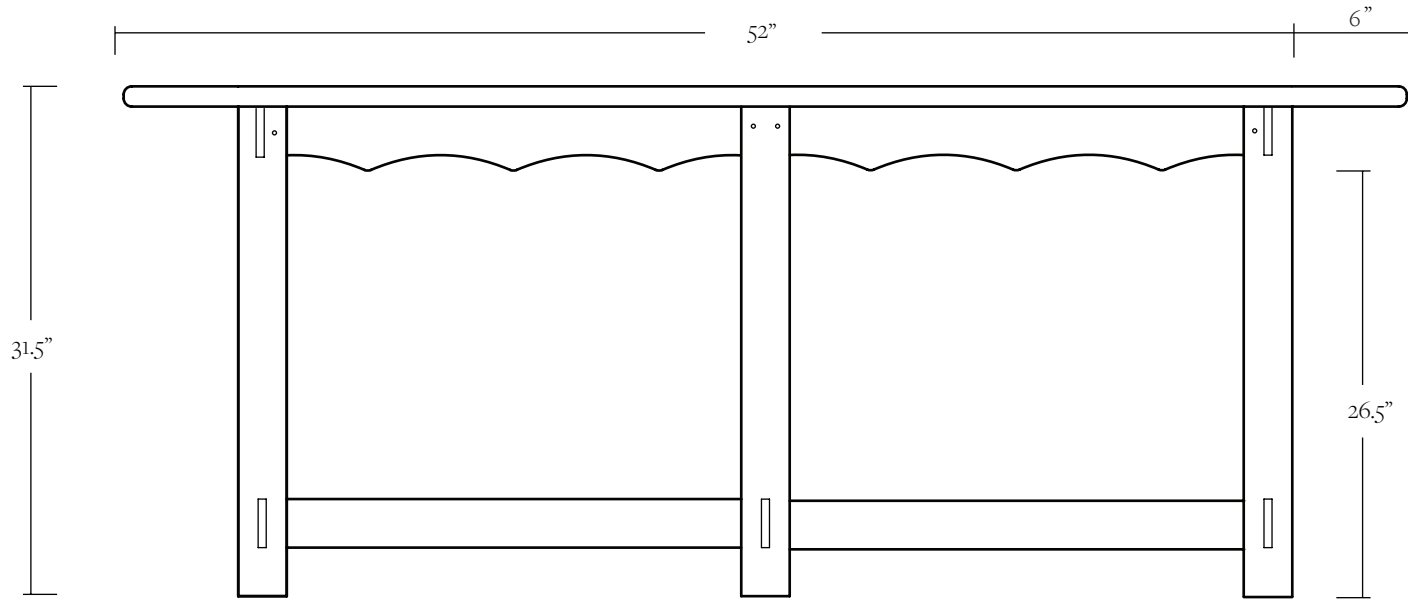

### DIMENSIONS

Round: 52" Diameter x 31.5" H

---

### SHIPPING & DELIVERY

Shipping and delivery is calculated at time of order placement.

---

# Product Dimensions

seating arrangement by size