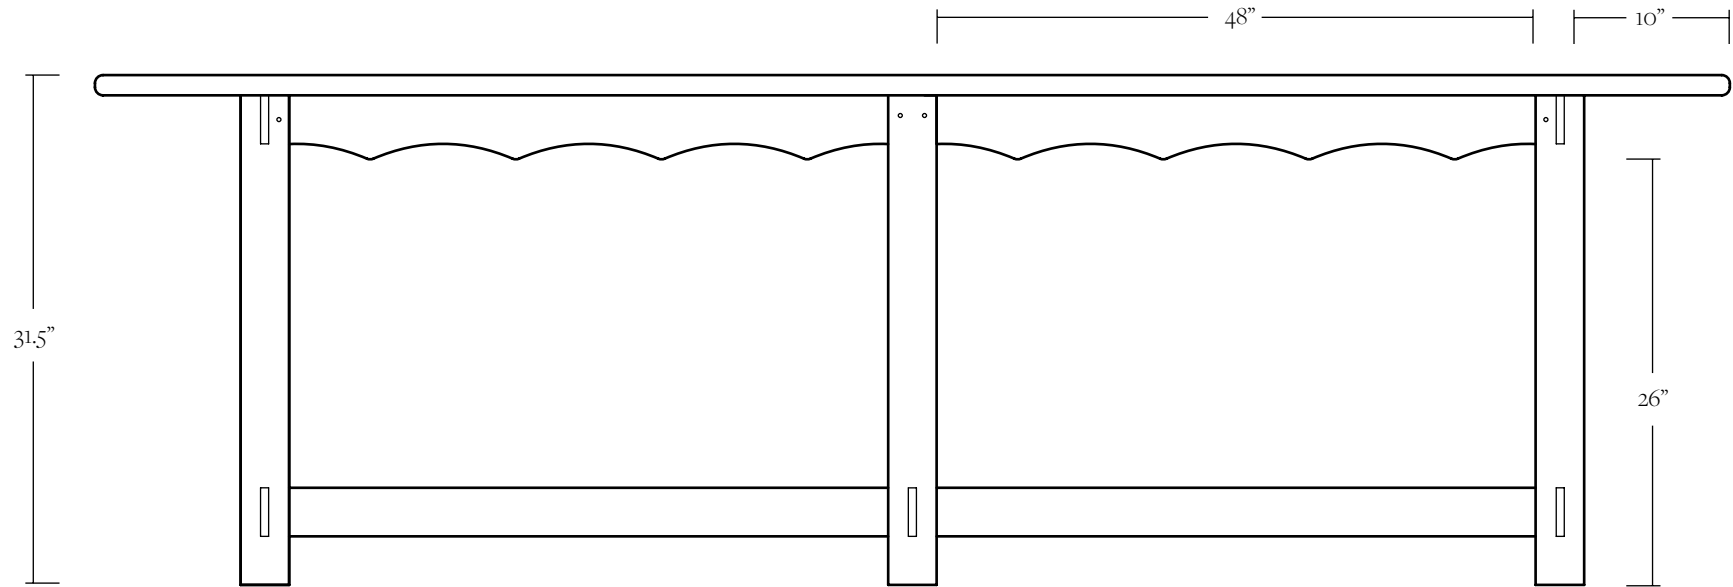

72" L x 40" W x 31.5" H (4 Legs)
123" L x 44" W x 31.5" H (6 Legs)

DETAILS

Oak.

LEAD TIME

Please reference the online listing for current production lead time.

SHIPPING & DELIVERY

Shipping and delivery is calculated at time of order placement.

FINE PRINT

All custom furniture orders are *final sale*.

Product Dimensions

Please Note: 72" version has 4 legs only.

seating arrangement by size